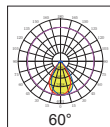

性价比环形工矿灯透镜TSG系列

Cost-efficient round highbay lighting lens arrays TSG series

◆ 特征 / FEATURES

- AC款多合一透镜 / DC款多合一透镜 / 环形透镜。
  / 满天星款多合一 / 高光效率款环形 / 感应款环形 / 性价比环形均可实现无缝替换。
- 光束角60°/90°。
- 全系列采用进口光学级材料制作。

- AC Multi-in-one highbay lighting lens / DC Multi-in-one highbay lighting lens / Circular Lens /babysbreath lens / High light efficiency circular Lens / Inductive circular Lens
  / Cost-effective circular Lens,all of them can be replace each other
- The beam angles: 60°/90°.
- Made of imported optical grade material.

◆ 光源 / LED CHIP

3030 / 2835

◆ 透镜尺寸 / LENS SIZE

- Φ184mm --- H12.00mm
- Φ226mm --- H12.00mm
- Φ265mm --- H12.00mm

◆ 角度 / ANGLE