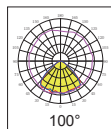

感应款环形工矿灯透镜G系列

Round highbay lighting(with sensor)
lens arrays G series

◆ 特征 / FEATURES

- AC款多合一透镜 / DC款多合一透镜 / 环形透镜。
  / 满天星款多合一 / 高光效款环形 / 感应款环形 / 性价比环形均可实现无缝替换。
- 光束角70°/100°。
- 全系列采用进口光学级材料制作。

- AC Multi-in-one highbay lighting lens / DC Multi-in-one highbay lighting lens / Circular Lens /babysbreath lens / High light efficiency circular Lens / Inductive circular Lens
  / Cost-effective circular Lens,all of them can be replace each other
- The beam angles: 70°/100°.
- Made of imported optical grade material.

◆ 光源 / LED CHIP

3030 / 2835

◆ 透镜尺寸 / LENS SIZE

- Φ184mm --- H6.50mm
- Φ226mm --- H6.50mm
- Φ265mm --- H7.00mm

◆ 角度 / ANGLE