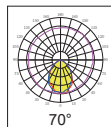

感应款环形工矿灯透镜G系列

Round highbay lighting(with sensor)
lens arrays G series

◆ 特征 / FEATURES

- AC款多合一透镜 / DC款多合一透镜 / 环形透镜。
  / 满天星款多合一 / 高光效款环形 / 感应款环形 / 性价比环形均可实现无缝替换。
- 光束角70°/100°。
- 全系列采用进口光学级材料制作。

- AC Multi-in-one highbay lighting lens / DC Multi-in-one highbay lighting lens / Circular Lens /babysbreath lens / High light efficiency circular Lens / Inductive circular Lens
  / Cost-effective circular Lens,all of them can be replace each other
- The beam angles: 70°/100°.
- Made of imported optical grade material.

◆ 光源 / LED CHIP

3030 / 2835

◆ 透镜尺寸 / LENS SIZE

- Φ184mm --- H6.50mm
- Φ226mm --- H6.50mm
- Φ265mm --- H7.00mm

◆ 角度 / ANGLE