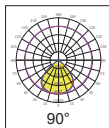

AC款多合一工矿灯透镜系列

AC highbay lighting lens arrays series

◆ 特征 / FEATURES

- AC款多合一透镜 / DC款多合一透镜 / 环形透镜。
  / 满天星款多合一 / 高光效款环形 / 感应款环形 / 性价比环形均可实现无缝替换。
- 光束角60°/90°/120°。
- 全系列采用进口光学级材料制作。

- AC Multi-in-one highbay lighting lens / DC Multi-in-one highbay lighting lens / Circular Lens /babysbreath lens / High light efficiency circular Lens / Inductive circular Lens
  / Cost-effective circular Lens,all of them can be replace each other
- The beam angles: 60°/90°/120°.
- Made of imported optical grade material.

◆ 光源 / LED CHIP

4*3030 / 4*2835 / 5050

◆ 透镜尺寸 / LENS SIZE

- Φ160mm --- H19.00mm
- Φ184mm --- H14.40mm
- Φ226mm --- H14.20mm
- Φ265mm --- H14.50mm

◆ 角度 / ANGLE