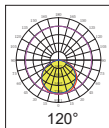

AC款多合一工矿灯透镜系列

AC highbay lighting lens arrays series

◆ 特征 / FEATURES

- AC款多合一透镜 / DC款多合一透镜 / 环形透镜。
  / 满天星款多合一 / 高光效款环形 / 感应款环形 / 性价比环形均可实现无缝替换。
- 光束角60°/90°/120°。
- 全系列采用进口光学级材料制作。

- AC Multi-in-one highbay lighting lens / DC Multi-in-one highbay lighting lens / Circular Lens /babysbreath lens / High light efficiency circular Lens / Inductive circular Lens
  / Cost-effective circular Lens,all of them can be replace each other
- The beam angles: 60°/90°/120°.
- Made of imported optical grade material.

◆ 光源 / LED CHIP

4*3030 / 4*2835 / 5050

◆ 透镜尺寸 / LENS SIZE

- Φ160mm --- H19.00mm
- Φ184mm --- H14.40mm
- Φ226mm --- H14.20mm
- Φ265mm --- H14.50mm

◆ 角度 / ANGLE