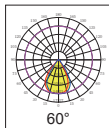

满天星款工矿灯透镜系列

Stars highbay lighting lens arrays series

◆ 特征 / FEATURES

- AC款多合一透镜 / DC款多合一透镜 / 环形透镜。
  / 满天星款多合一 / 高光效款环形 / 感应款环形 / 性价比环形均可实现无缝替换。
- 光束角60°/90°/120°。
- 全系列采用进口光学级材料制作。

- AC Multi-in-one highbay lighting lens / DC Multi-in-one highbay lighting lens / Circular Lens /babysbreath lens / High light efficiency circular Lens / Inductive circular Lens
  / Cost-effective circular Lens,all of them can be replace each other
- The beam angles: 60°/90°/120°.
- Made of imported optical grade material.

◆ 光源 / LED CHIP

3030 / 2835

◆ 透镜尺寸 / LENS SIZE

- Φ184mm --- H5.00mm
- Φ226mm --- H11.50mm
- Φ265mm --- H11.50mm

◆ 角度 / ANGLE