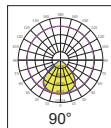

高光效款环形工矿灯透镜J系列

High efficiency round highbay lighting lens arrays J series

◆ 特征 / FEATURES

- AC款多合一透镜 / DC款多合一透镜 / 环形透镜。
  / 满天星款多合一 / 高光效款环形 / 感应款环形 / 性价比环形均可实现无缝替换。
- 光束角60°/90°/120°。
- 全系列采用进口光学级材料制作。

- AC Multi-in-one highbay lighting lens / DC Multi-in-one highbay lighting lens / Circular Lens /babysbreath lens / High light efficiency circular Lens / Inductive circular Lens
  / Cost-effective circular Lens,all of them can be replace each other
- The beam angles: 60°/90°/120°.
- Made of imported optical grade material.

◆ 光源 / LED CHIP

3030 / 2835

◆ 透镜尺寸 / LENS SIZE

Φ160mm --- H10.40mm
Φ184mm --- H10.30mm
Φ226mm --- H9.80mm
Φ265mm --- H9.80mm

◆ 角度 / ANGLE