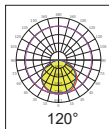

满天星款工矿灯透镜系列

Stars highbay lighting lens arrays series

◆ 特征 / FEATURES

- AC款多合一透镜 / DC款多合一透镜 / 环形透镜。
  / 满天星款多合一 / 高光效款环形 / 感应款环形 / 性价比环形均可实现无缝替换。
- 光束角60°/90°/120°。
- 全系列采用进口光学级材料制作。

- AC Multi-in-one highbay lighting lens / DC Multi-in-one highbay lighting lens / Circular Lens /babysbreath lens / High light efficiency circular Lens / Inductive circular Lens
  / Cost-effective circular Lens,all of them can be replace each other
- The beam angles: 60°/90°/120°.
- Made of imported optical grade material.

◆ 光源 / LED CHIP

3030 / 2835

◆ 透镜尺寸 / LENS SIZE

- Φ184mm --- H5.00mm
- Φ226mm --- H11.50mm
- Φ265mm --- H11.50mm

◆ 角度 / ANGLE