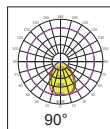

性价比环形工矿灯透镜TSG系列

Cost-efficient round highbay lighting lens arrays TSG series

◆ 特征 / FEATURES

- AC款多合一透镜 / DC款多合一透镜 / 环形透镜。
  / 满天星款多合一 / 高光效率款环形 / 感应款环形 / 性价比环形均可实现无缝替换。
- 光束角60°/90°。
- 全系列采用进口光学级材料制作。

- AC Multi-in-one highbay lighting lens / DC Multi-in-one highbay lighting lens / Circular Lens /babysbreath lens / High light efficiency circular Lens / Inductive circular Lens
  / Cost-effective circular Lens,all of them can be replace each other
- The beam angles: 60°/90°.
- Made of imported optical grade material.

◆ 光源 / LED CHIP

3030 / 2835

◆ 透镜尺寸 / LENS SIZE

- Φ184mm --- H12.00mm
- Φ226mm --- H12.00mm
- Φ265mm --- H12.00mm

◆ 角度 / ANGLE