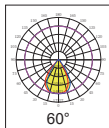

环形工矿灯透镜系列

Round highbay lighting lens arrays series

◆ 特征 / FEATURES

- AC款多合一透镜 / DC款多合一透镜 / 环形透镜。
  / 满天星款多合一 / 高光效率款环形 / 感应款环形 / 性价比环形均可实现无缝替换。
- 光束角60°/90°/120°。
- 全系列采用进口光学级材料制作。

- AC Multi-in-one highbay lighting lens / DC Multi-in-one highbay lighting lens / Circular Lens /babysbreath lens / High light efficiency circular Lens / Inductive circular Lens
  / Cost-effective circular Lens,all of them can be replace each other
- The beam angles: 60°/90°/120°.
- Made of imported optical grade material.

◆ 光源 / LED CHIP

3030 / 2835

◆ 透镜尺寸 / LENS SIZE

- Φ184mm --- H12.50mm
- Φ226mm --- H12.50mm
- Φ265mm --- H17.80mm

◆ 角度 / ANGLE