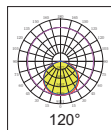

高光效款环形工矿灯透镜J系列

High efficiency round highbay lighting lens arrays J series

◆ 特征 / FEATURES

- AC款多合一透镜 / DC款多合一透镜 / 环形透镜。
  / 满天星款多合一 / 高光效款环形 / 感应款环形 / 性价比环形均可实现无缝替换。
- 光束角60°/90°/120°。
- 全系列采用进口光学级材料制作。

- AC Multi-in-one highbay lighting lens / DC Multi-in-one highbay lighting lens / Circular Lens /babysbreath lens / High light efficiency circular Lens / Inductive circular Lens
  / Cost-effective circular Lens,all of them can be replace each other
- The beam angles: 60°/90°/120°.
- Made of imported optical grade material.

◆ 光源 / LED CHIP

3030 / 2835

◆ 透镜尺寸 / LENS SIZE

Φ160mm --- H10.40mm
Φ184mm --- H10.30mm
Φ226mm --- H9.80mm
Φ265mm --- H9.80mm

◆ 角度 / ANGLE