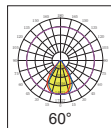

高光效款环形工矿灯透镜J系列

High efficiency round highbay lighting lens arrays J series

◆ 特征 / FEATURES

- AC款多合一透镜 / DC款多合一透镜 / 环形透镜。
  / 满天星款多合一 / 高光效款环形 / 感应款环形 / 性价比环形均可实现无缝替换。
- 光束角60°/90°/120°。
- 全系列采用进口光学级材料制作。

- AC Multi-in-one highbay lighting lens / DC Multi-in-one highbay lighting lens / Circular Lens /babysbreath lens / High light efficiency circular Lens / Inductive circular Lens
  / Cost-effective circular Lens,all of them can be replace each other
- The beam angles: 60°/90°/120°.
- Made of imported optical grade material.

◆ 光源 / LED CHIP

3030 / 2835

◆ 透镜尺寸 / LENS SIZE

Φ160mm --- H10.40mm
Φ184mm --- H10.30mm
Φ226mm --- H9.80mm
Φ265mm --- H9.80mm

◆ 角度 / ANGLE