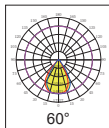

AC款多合一工矿灯透镜系列

AC highbay lighting lens arrays series

◆ 特征 / FEATURES

- AC款多合一透镜 / DC款多合一透镜 / 环形透镜。
  / 满天星款多合一 / 高光效款环形 / 感应款环形 / 性价比环形均可实现无缝替换。
- 光束角60°/90°/120°。
- 全系列采用进口光学级材料制作。

- AC Multi-in-one highbay lighting lens / DC Multi-in-one highbay lighting lens / Circular Lens /babysbreath lens / High light efficiency circular Lens / Inductive circular Lens
  / Cost-effective circular Lens,all of them can be replace each other
- The beam angles: 60°/90°/120°.
- Made of imported optical grade material.

◆ 光源 / LED CHIP

4*3030 / 4*2835 / 5050

◆ 透镜尺寸 / LENS SIZE

- Φ160mm --- H19.00mm
- Φ184mm --- H14.40mm
- Φ226mm --- H14.20mm
- Φ265mm --- H14.50mm

◆ 角度 / ANGLE