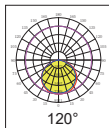

环形工矿灯透镜系列

Round highbay lighting lens arrays series

◆ 特征 / FEATURES

- AC款多合一透镜 / DC款多合一透镜 / 环形透镜。
  / 满天星款多合一 / 高光效率款环形 / 感应款环形 / 性价比环形均可实现无缝替换。
- 光束角60°/90°/120°。
- 全系列采用进口光学级材料制作。

- AC Multi-in-one highbay lighting lens / DC Multi-in-one highbay lighting lens / Circular Lens /babysbreath lens / High light efficiency circular Lens / Inductive circular Lens
  / Cost-effective circular Lens,all of them can be replace each other
- The beam angles: 60°/90°/120°.
- Made of imported optical grade material.

◆ 光源 / LED CHIP

3030 / 2835

◆ 透镜尺寸 / LENS SIZE

- Φ184mm --- H12.50mm
- Φ226mm --- H12.50mm
- Φ265mm --- H17.80mm

◆ 角度 / ANGLE