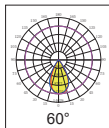

DC款多合一工矿灯透镜系列

DC highbay lighting lens arrays series

◆ 特征 / FEATURES

- AC款多合一透镜 / DC款多合一透镜 / 环形透镜。
  / 满天星款多合一 / 高光效率款环形 / 感应款环形 / 性价比环形均可实现无缝替换。
- 光束角60°/90°/120°。
- 全系列采用进口光学级材料制作。

- AC Multi-in-one highbay lighting lens / DC Multi-in-one highbay lighting lens / Circular Lens /babysbreath lens / High light efficiency circular Lens / Inductive circular Lens
  / Cost-effective circular Lens,all of them can be replace each other
- The beam angles: 60°/90°/120°.
- Made of imported optical grade material.

◆ 光源 / LED CHIP

4*3030 / 4*2835 / 5050

◆ 透镜尺寸 / LENS SIZE

- Φ184mm --- H12.00mm
- Φ226mm --- H12.00mm
- Φ265mm --- H12.00mm

◆ 角度 / ANGLE