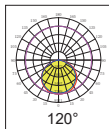

DC款多合一工矿灯透镜系列

DC highbay lighting lens arrays series

◆ 特征 / FEATURES

- AC款多合一透镜 / DC款多合一透镜 / 环形透镜。
  / 满天星款多合一 / 高光效率款环形 / 感应款环形 / 性价比环形均可实现无缝替换。
- 光束角60°/90°/120°。
- 全系列采用进口光学级材料制作。

- AC Multi-in-one highbay lighting lens / DC Multi-in-one highbay lighting lens / Circular Lens /babysbreath lens / High light efficiency circular Lens / Inductive circular Lens
  / Cost-effective circular Lens,all of them can be replace each other
- The beam angles: 60°/90°/120°.
- Made of imported optical grade material.

◆ 光源 / LED CHIP

4*3030 / 4*2835 / 5050

◆ 透镜尺寸 / LENS SIZE

- Φ184mm --- H12.00mm
- Φ226mm --- H12.00mm
- Φ265mm --- H12.00mm

◆ 角度 / ANGLE