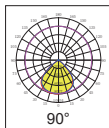

环形工矿灯透镜系列

Round highbay lighting lens arrays series

◆ 特征 / FEATURES

- AC款多合一透镜 / DC款多合一透镜 / 环形透镜。
  / 满天星款多合一 / 高光效率款环形 / 感应款环形 / 性价比环形均可实现无缝替换。
- 光束角60°/90°/120°。
- 全系列采用进口光学级材料制作。

- AC Multi-in-one highbay lighting lens / DC Multi-in-one highbay lighting lens / Circular Lens /babysbreath lens / High light efficiency circular Lens / Inductive circular Lens
  / Cost-effective circular Lens,all of them can be replace each other
- The beam angles: 60°/90°/120°.
- Made of imported optical grade material.

◆ 光源 / LED CHIP

3030 / 2835

◆ 透镜尺寸 / LENS SIZE

- Φ184mm --- H12.50mm
- Φ226mm --- H12.50mm
- Φ265mm --- H17.80mm

◆ 角度 / ANGLE