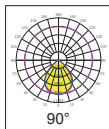

DC款多合一工矿灯透镜系列

DC highbay lighting lens arrays series

◆ 特征 / FEATURES

- AC款多合一透镜 / DC款多合一透镜 / 环形透镜。
  / 满天星款多合一 / 高光效率款环形 / 感应款环形 / 性价比环形均可实现无缝替换。
- 光束角60°/90°/120°。
- 全系列采用进口光学级材料制作。

- AC Multi-in-one highbay lighting lens / DC Multi-in-one highbay lighting lens / Circular Lens /babysbreath lens / High light efficiency circular Lens / Inductive circular Lens
  / Cost-effective circular Lens,all of them can be replace each other
- The beam angles: 60°/90°/120°.
- Made of imported optical grade material.

◆ 光源 / LED CHIP

4*3030 / 4*2835 / 5050

◆ 透镜尺寸 / LENS SIZE

- Φ184mm --- H12.00mm
- Φ226mm --- H12.00mm
- Φ265mm --- H12.00mm

◆ 角度 / ANGLE