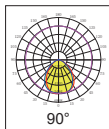

满天星款工矿灯透镜系列

Stars highbay lighting lens arrays series

◆ 特征 / FEATURES

- AC款多合一透镜 / DC款多合一透镜 / 环形透镜。
  / 满天星款多合一 / 高光效款环形 / 感应款环形 / 性价比环形均可实现无缝替换。
- 光束角60°/90°/120°。
- 全系列采用进口光学级材料制作。

- AC Multi-in-one highbay lighting lens / DC Multi-in-one highbay lighting lens / Circular Lens /babysbreath lens / High light efficiency circular Lens / Inductive circular Lens
  / Cost-effective circular Lens,all of them can be replace each other
- The beam angles: 60°/90°/120°.
- Made of imported optical grade material.

◆ 光源 / LED CHIP

3030 / 2835

◆ 透镜尺寸 / LENS SIZE

- Φ184mm --- H5.00mm
- Φ226mm --- H11.50mm
- Φ265mm --- H11.50mm

◆ 角度 / ANGLE