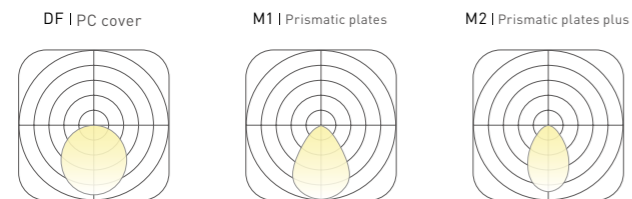

L6080 | Quadrate

COLOURS Choose from three color libraries

Acoustic Click to library: HL-04, HL-05, HL-06

Texture Click to library: TE-03, TE-04, TE-05

Profile Click to library: Silver, Black, White

BASIC PARAMETER

Lighting direction	Down&Inner , UP&Down
Installation	Pendant , Ceiling , Recessed , Wall mounted
Beam angle	PC:105° , M1:72° , M2:70°
Light efficiency	60-80lm/W
Profile	W60mm*H80mm
Power	20 W/m
Optic	DF , M1 , M2
CCT	2400-6500K , RGB , RGBW
DIMMING	Non , Dali , Push , Triac , 0-10V , Remote , Tunable
Input voltage	200-240V , 100-277V
CRI	>80 , >90 , >95
Warranty	5 Years
Certification	CB CE ENEC RoHS DALI DIMMER FREE

LAMPS PARAMETER

Model	Length(mm)	Power (w)	Luminous (lm)
L6080	600	40+10	3000
L6080	816	55+13	4080
L6080	900	60+15	4500
L6080	1116	70+17.5	5250
L6080	1200	80+20	6000

*Lumens @ 4000K , CRI>80 , PC , Down&Inner

L6080 | Triangle

COLOURS Choose from three color libraries

Acoustic Click to library: HL-04, HL-05, HL-06

Texture Click to library: TE-03, TE-04, TE-05

Profile Click to library: Silver, Black, White

BASIC PARAMETER

Lighting direction	Down&Inner , UP&Down
Installation	Pendant , Ceiling , Recessed , Wall mounted
Beam angle	PC:105° , M1:72° , M2:70°
Light efficiency	60-80lm/W
Profile	W60mm*H80mm
Power	20 W/m
Optic	DF , M1 , M2
CCT	2400-6500K , RGB , RGBW
DIMMING	Non , Dali , Push , Triac , 0-10V , Remote , Tunable
Input voltage	200-240V , 100-277V
CRI	>80 , >90 , >95
Warranty	5 Years
Certification	CB CE ENEC RoHS DALI DIMMER FREE

LAMPS PARAMETER

Model	Length(mm)	Width(mm)	Power (w)	Luminous (lm)
L6080	600	520	30+7.5	2250
L6080	900	779	50+12.5	3750
L6080	1200	1039	60+15	4500

*Lumens @ 4000K , CRI>80 , PC , Down&Inner