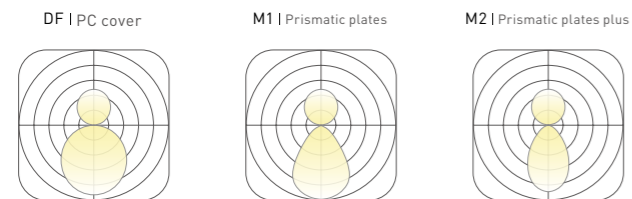

Lens | Galaxy

COLOURS Choose from three color libraries

Acoustic Click to library: HL-04, HL-05, HL-06

Texture Click to library: TE-03, TE-04, TE-05

Profile Click to library: Silver, Black, White

BASIC PARAMETER

Lighting direction	UP&Down , Down
Installation	Pendant , Ceiling , Recessed , Wall mounted
Beam angle	PC:105° , M1:72° , M2:70°
Light efficiency	100lm/W
Optic	DF , M1 , M2
CCT	2400~6500K , RGB , RGBW
DIMMING	Non , Dali , Push , Triac , 0-10V , Remote , Tunable
Input voltage	200-240V , 100-277V
CRI	>80 , >90 , >95
Warranty	5 Years
Certification	CB CE RoHS DALI DIMMER FREE

LAMPS PARAMETER

a(mm)	Length(mm)	Width(mm)	Power (w)	Luminous (lm)
50	600	560	30	3000
50	900	833	40	4000
50	1200	1100	60	6000

*Lumens @ 4000K , CRI>80 , PC , Down lighting

Lens | Quadrate

COLOURS Choose from three color libraries

Acoustic Click to library: HL-04, HL-05, HL-06

Texture Click to library: TE-03, TE-04, TE-05

Profile Click to library: Silver, Black, White

BASIC PARAMETER

Lighting direction	UP&Down , Down
Installation	Pendant , Ceiling , Recessed , Wall mounted
Beam angle	PC:105° , M1:72° , M2:70°
Light efficiency	100lm/W
Optic	DF , M1 , M2
CCT	2400~6500K , RGB , RGBW
DIMMING	Non , Dali , Push , Triac , 0-10V , Remote , Tunable
Input voltage	200-240V , 100-277V
CRI	>80 , >90 , >95
Warranty	5 Years
Certification	CB CE RoHS DALI DIMMER FREE

LAMPS PARAMETER

a(mm)	Length(mm)	Power (w)	Luminous (lm)
50	600	40	4000
50	816	55	5500
50	900	60	6000
50	1116	70	7000
50	1200	80	8000

*Lumens @ 4000K , CRI>80 , PC , Down lighting