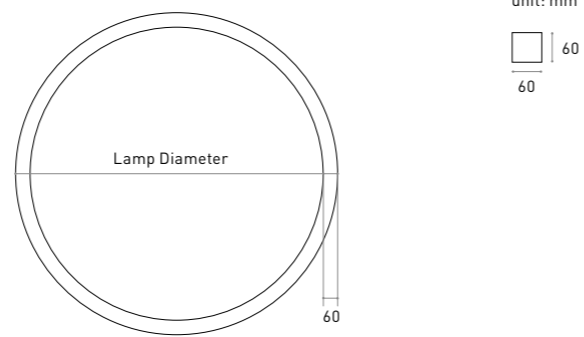

LAMPS PARAMETER

Model	Length(mm)	Width(mm)	Power (w)	Luminous (lm)
L6080	848	489	30+7.5	2250
L6080	1200	692	50+12.5	3750

*Lumens @ 4000K , CRI>80 , PC , Down&Inner

L6060-3D

COLOURS Choose from three color libraries