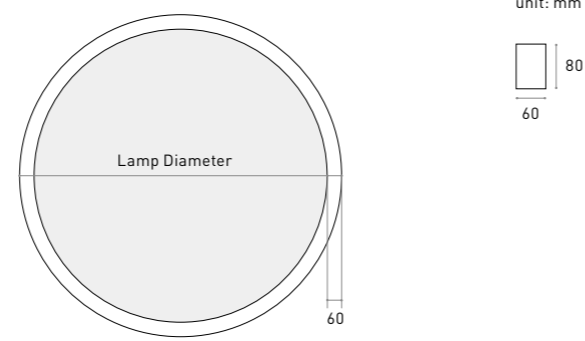

L6080 | Circle

COLOURS Choose from three color libraries

Acoustic Click to library: HL-04, HL-05, HL-06

Texture Click to library: TE-03, TE-04, TE-05

Profile Click to library: Silver, Black, White

BASIC PARAMETER

Lighting direction	Down&Inner , UP&Down
Installation	Pendant , Ceiling , Recessed , Wall mounted
Beam angle	PC:105° , M1:72° , M2:70°
Light efficiency	60-80lm/W
Profile	W60mm*H80mm
Power	20 W/m
Optic	DF , M1 , M2
CCT	2400-6500K , RGB , RGBW
DIMMING	Non , Dali , Push , Triac , 0-10V , Remote , Tunable
Input voltage	200-240V , 100-277V
CRI	>80 , >90 , >95
Warranty	5 Years
Certification	CB CE RoHS DALI FREE

LAMPS PARAMETER

Model	Diameter(mm)	Power (w)	Luminous (lm)
L6080	450	20+5	1500
L6080	660	30+7.5	2250
L6080	900	40+10	3000
L6080	1060	50+12.5	3750
L6080	1200	60+15	4500

*Lumens @ 4000K , CRI>80 , PC , Down&Inner