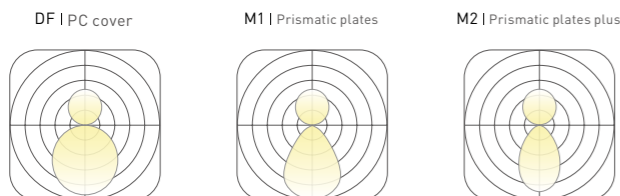

LAMPS PARAMETER

Model	Length(mm)	Power (w)	Luminous (lm)
L64XX	500	10	1000
L64XX	600	12	1200
L64XX	700	14	1400
L64XX	800	16	1600
L64XX	900	18	1800
L64XX	1000	20	2000
L64XX	1100	22	2200
L64XX	1200	24	2400
L64XX	1300	26	2600
L64XX	1400	28	2800
L64XX	1500	30	3000
L64XX	1600	32	3200
L64XX	1700	34	3400
L64XX	1800	36	3600
L64XX	1900	38	3800
L64XX	2000	40	4000
L64XX	2100	42	4200
L64XX	2200	44	4400
L64XX	2300	46	4600
L64XX	2400	48	4800

*Not included texture shell size , Lumens @ 4000K , CRI>80 , PC , Down lighting