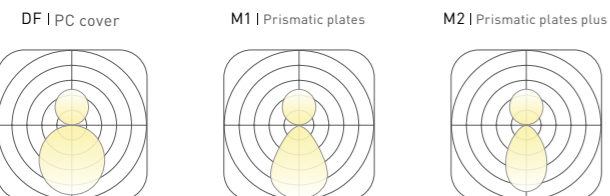

PROFILE

a(mm)	25	35	40	50	60	70	80	90	100	110	120
h(mm)	25	35	40	60	80	100	120	150	200