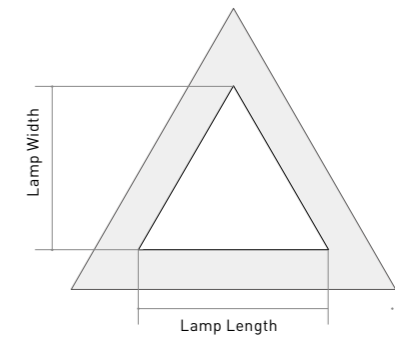

Aries | Hat

COLOURS Choose from three color libraries

Acoustic [Click to library](#)   **Profile** [Click to library](#)

HL-04 HL-05 HL-06   Silver Black White

BASIC PARAMETER

Lighting direction	Down
Installation	Pendant , Ceiling , Recessed , Wall mounted
Beam angle	PC:105° , M1:72° , M2:70°
Light efficiency	100lm/W
Lamp hight	60-200mm
Optic	DF , M1 , M2
CCT	2400-6500K , RGB , RGBW
DIMMING	Non , Dali , Push , Triac , 0-10V , Remote , Tunable
Input voltage	200-240V , 100-277V
CRI	>80 , >90 , >95
Warranty	5 Years
Certification	

LAMPS PARAMETER

Length(mm)	Width(mm)	Power (w)	Luminous (lm)
399	346	12	1200
468	406	16	1600
600	520	30	3000
699	605	40	4000
755	653	45	4500
900	779	60	6000
999	865	70	7000
1055	913	80	8000

*Not included texture shell size , Lumens @ 4000K , CRI>80 , PC