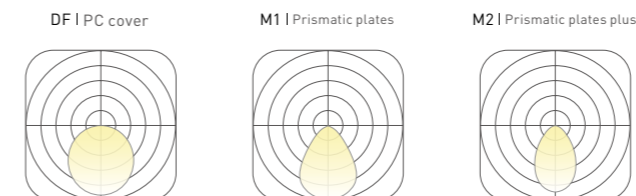

Decoration | Eye

COLOURS Choose from three color libraries

Acoustic Click to library: HL-04, HL-05, HL-06

Texture Click to library: TE-03, TE-04, TE-05

Profile Click to library: Silver, Black, White

BASIC PARAMETER

Lighting direction	Inner
Installation	Pendant, Ceiling, Recessed, Wall mounted
Beam angle	PC:105°, M1:72°, M2:70°
Light efficiency	40-80lm/W
Lamp height	40/50/55/60/100mm
Optic	DF, M1, M2
CCT	2400-6500K, RGB, RGBW
DIMMING	Non, Dali, Push, Triac, 0-10V, Remote, Tunable
Input voltage	200-240V, 100-277V
CRI	>80, >90, >95
Warranty	5 Years
Certification	CB CE ENEC RoHS DALI DIMMER FREE

LAMPS PARAMETER

a(mm)	b(mm)	Length(mm)	Width(mm)	Power (w)	Luminous (lm)
25	40	600	229	14	560
25	40	892	398	20	800
25	40	1192	553	28	1120
25	55	600	229	14	560
25	55	892	398	20	800
25	55	1192	553	28	1200
31	50	600	229	21	840
31	50	892	398	30	1200
31	50	1192	553	42	1680
37	60	600	229	28	1120
37	60	892	398	40	1600
37	60	1192	553	56	2240

*Lumens @ 4000K, CRI>80, PC

Decoration | Galaxy

COLOURS Choose from three color libraries

Acoustic Click to library: HL-04, HL-05, HL-06

Texture Click to library: TE-03, TE-04, TE-05

Profile Click to library: Silver, Black, White

BASIC PARAMETER

Lighting direction	Inner
Installation	Pendant, Ceiling, Recessed, Wall mounted
Beam angle	PC:105°, M1:72°, M2:70°
Light efficiency	40-80lm/W
Lamp height	40/50/55/60/100mm
Optic	DF, M1, M2
CCT	2400-6500K, RGB, RGBW
DIMMING	Non, Dali, Push, Triac, 0-10V, Remote, Tunable
Input voltage	200-240V, 100-277V
CRI	>80, >90, >95
Warranty	5 Years
Certification	CB CE ENEC RoHS DALI DIMMER FREE

LAMPS PARAMETER