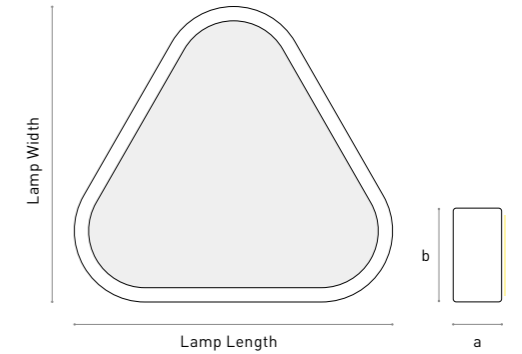

Decoration | Galaxy

COLOURS Choose from three color libraries

Acoustic Click to library: HL-04, HL-05, HL-06

Texture Click to library: TE-03, TE-04, TE-05

Profile Click to library: Silver, Black, White

BASIC PARAMETER

Lighting direction	Inner
Installation	Pendant, Ceiling, Recessed, Wall mounted
Beam angle	PC:105°, M1:72°, M2:70°
Light efficiency	40-80lm/W
Lamp height	40/50/55/60/100mm
Optic	DF, M1, M2
CCT	2400-6500K, RGB, RGBW
DIMMING	Non, Dali, Push, Triac, 0-10V, Remote, Tunable
Input voltage	200-240V, 100-277V
CRI	>80, >90, >95
Warranty	5 Years
Certification	CB CE ENEC RoHS DALI DIMMER FREE

LAMPS PARAMETER

a(mm)	b(mm)	Length(mm)	Width(mm)	Power (w)	Luminous (lm)
25	40	913	858	30	1200
25	40	1213	913	36	1440
25	55	913	858	30	1200
25	55	1213	913	36	1440
31	50	913	858	45	1800
31	50	1213	913	54	2160
37	60	913	858	60	2400
37	60	1213	913	72	2880

*Lumens @ 4000K, CRI>80, PC