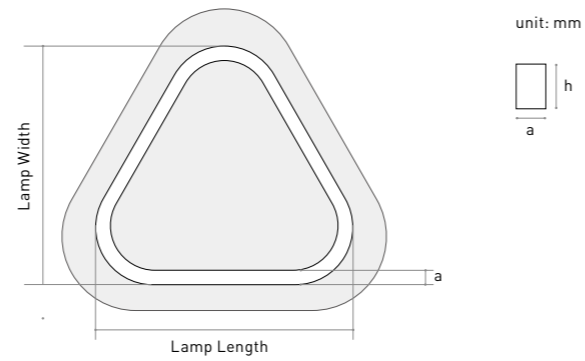

Galaxy | Hat

COLOURS Choose from three color libraries

Acoustic Click to library   **Profile** Click to library

HL-04   HL-05   HL-06   Silver   Black   White

BASIC PARAMETER

Lighting direction	UP&Down , Down
Installation	Pendant , Ceiling , Recessed , Wall mounted
Beam angle	PC:105° , M1:72° , M2:70°
Light efficiency	100lm/W
Optic	DF , M1 , M2
CCT	2400-6500K , RGB , RGBW
DIMMING	Non , Dali , Push , Triac , 0-10V , Remote , Tunable
Input voltage	200-240V , 100-277V
CRI	>80 , >90 , >95
Warranty	5 Years
Certification	CB CE RoHS DALI DIMMER FREE

LAMPS PARAMETER

a(mm)	Length(mm)	Width(mm)	Power (w)	Luminous (lm)
40	600	559	15	1500
40	900	833	20	2000
60	600	559	30	3000
60	900	833	40	4000

*Not included texture shell size , Lumens @ 4000K , CRI>80 , PC , Down lighting

PROFILE

a(mm)	25	35	40	50	60	70	80	90	100	110	120
h(mm)	25	35	40	60	80	100	120	150	200