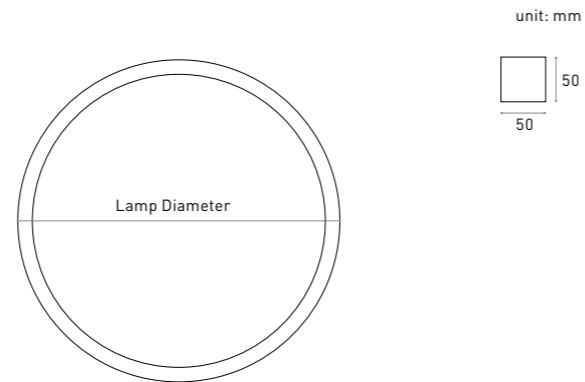

Indirect | L5050

COLOURS Choose from three color libraries

Acoustic Click to library: HL-04, HL-05, HL-06

Texture Click to library: TE-03, TE-04, TE-05

Profile Click to library: Silver, Black, White

BASIC PARAMETER

Lighting direction	Inner&Outer
Installation	Pendant , Ceiling , Wall mounted
Beam angle	PC:105° , M1:72° , M2:70°
Light efficiency	40-80lm/W
Power	30 W/m
Optic	DF , M1 , M2
CCT	2400-6500K , RGB , RGBW
DIMMING	Non , Dali , Push , Triac , 0-10V , Remote , Tunable
Input voltage	200-240V , 100-277V
CRI	>80 , >90 , >95
Warranty	5 Years
Certification	CB CE ENEC RoHS DALI DIMMER FREE

LAMPS PARAMETER

Model	Diameter(mm)	Power (w)	Luminous (lm)
L5050	526	45	1800
L5050	685	60	2400
L5050	846	75	3000
L5050	1003	90	3600
L5050	1162	105	4200

*Lumens @ 4000K , CRI>80 , PC