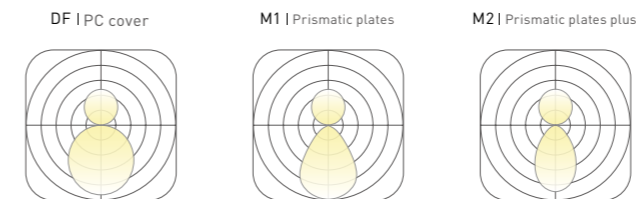

L64120 | Circle

COLOURS Choose from three color libraries

Acoustic Click to library: HL-04, HL-05, HL-06

Texture Click to library: TE-03, TE-04, TE-05

Profile Click to library: Silver, Black, White

BASIC PARAMETER

Lighting direction	Up&Down , Down
Installation	Pendant , Ceiling , Wall mounted
Beam angle	PC:105° , M1:72° , M2:70°
Light efficiency	100lm/W
Profile	W64mm*H120mm
Power	20 W/m
Optic	DF , M1 , M2
CCT	2400-6500K , RGB , RGBW
DIMMING	Non , Dali , Push , Triac , 0-10V , Remote , Tunable
Input voltage	200-240V , 100-277V
CRI	>80 , >90 , >95
Warranty	5 Years
Certification	CB CE ENEC RoHS DALI DIMMER FREE

LAMPS PARAMETER

Model	Diameter(mm)	Power (w)	Luminous (lm)
L64120	454	20	2000
L64120	664	30	3000
L64120	904	40	4000
L64120	1064	50	5000
L64120	1200	60	6000

*Not included texture shell size , Lumens @ 4000K , CRI>80 , PC , Down lighting

LXX80 | Circle

COLOURS Choose from three color libraries

Acoustic Click to library: HL-04, HL-05, HL-06

Texture Click to library: TE-03, TE-04, TE-05

Profile Click to library: Silver, Black, White

BASIC PARAMETER

Lighting direction	Up&Down , Down
Installation	Pendant , Ceiling , Recessed , Wall mounted
Beam angle	PC:105° , M1:72° , M2:70°
Light efficiency	100lm/W
Profile	H80mm
Optic	DF , M1 , M2
CCT	2400-6500K , RGB , RGBW
DIMMING	Non , Dali , Push , Triac , 0-10V , Remote , Tunable
Input voltage	200-240V , 100-277V
CRI	>80 , >90 , >95
Warranty	5 Years
Certification	CB CE ENEC RoHS DALI DIMMER FREE

LAMPS PARAMETER

a(mm)	Diameter(mm)	Power (w)	Luminous (lm)
40	450	10	1000
40	600	15	1500
40	740	20	2000
40	900	25	2500
40	1000	30	3000
40	1200	35	3500
60	450	20	2000
60	660	30	3000
60	900	40	4000
60	1060	50	5000
60	1200	60	6000
80	680	30	3000
80	900	50	5000
80	1200	80	8000

*Lumens @ 4000K , CRI>80 , PC , Down lighting