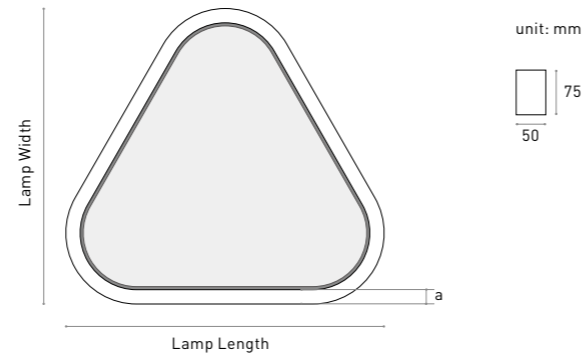

Lens | Galaxy

COLOURS Choose from three color libraries

Acoustic Click to library: HL-04, HL-05, HL-06

Texture Click to library: TE-03, TE-04, TE-05

Profile Click to library: Silver, Black, White

BASIC PARAMETER

Lighting direction	UP&Down , Down
Installation	Pendant , Ceiling , Recessed , Wall mounted
Beam angle	PC:105° , M1:72° , M2:70°
Light efficiency	100lm/W
Optic	DF , M1 , M2
CCT	2400~6500K , RGB , RGBW
DIMMING	Non , Dali , Push , Triac , 0-10V , Remote , Tunable
Input voltage	200-240V , 100-277V
CRI	>80 , >90 , >95
Warranty	5 Years
Certification	CB CE RoHS DALI DIMMER FREE

LAMPS PARAMETER

a(mm)	Length(mm)	Width(mm)	Power (w)	Luminous (lm)
50	600	560	30	3000
50	900	833	40	4000
50	1200	1100	60	6000

*Lumens @ 4000K , CRI>80 , PC , Down lighting