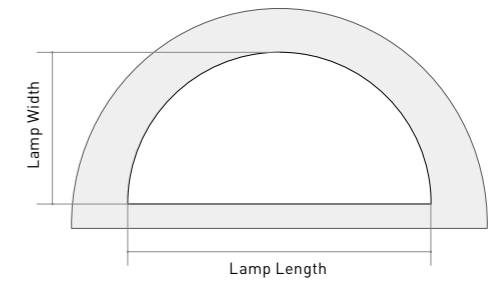

Libra | Hat

COLOURS Choose from three color libraries

Acoustic [Click to library](#)   **Profile** [Click to library](#)

HL-04   HL-05   HL-06   Silver   Black   White

BASIC PARAMETER

Lighting direction	Down
Installation	Pendant , Ceiling , Recessed , Wall mounted
Beam angle	PC:105° , M1:72° , M2:70°
Light efficiency	100lm/W
Lamp hight	60-200mm
Optic	DF , M1 , M2
CCT	2400-6500K , RGB , RGBW
DIMMING	Non , Dali , Push , Triac , 0-10V , Remote , Tunable
Input voltage	200-240V , 100-277V
CRI	>80 , >90 , >95
Warranty	5 Years
Certification	CB CE ENEC RoHS DALI DIMMER FREE

LAMPS PARAMETER

Length(mm)	Width(mm)	Power (w)	Luminous (lm)
330	165	8	800
370	185	10	1000
520	260	18	1800
540	270	20	2000
660	330	30	3000
780	390	40	4000
820	410	45	4500
940	470	60	6000

*Not included texture shell size , Lumens @ 4000K , CRI>80 , PC