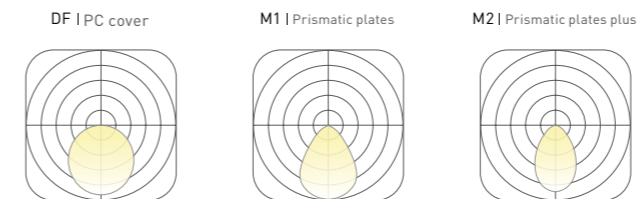

Gemini | Hat

COLOURS Choose from three color libraries

Acoustic [Click to library](#)   **Profile** [Click to library](#)

HL-04   HL-05   HL-06   Silver   Black   White

BASIC PARAMETER

Lighting direction	Down
Installation	Pendant , Ceiling , Recessed , Wall mounted
Beam angle	PC:105° , M1:72° , M2:70°
Light efficiency	100lm/W
Lamp hight	60-200mm
Optic	DF , M1 , M2
CCT	2400-6500K , RGB , RGBW
DIMMING	Non , Dali , Push , Triac , 0-10V , Remote , Tunable
Input voltage	200-240V , 100-277V
CRI	>80 , >90 , >95
Warranty	5 Years
Certification	CB CE ENEC RoHS DALI DIMMER FREE

LAMPS PARAMETER

Length(mm)	Width(mm)	Power (w)	Luminous (lm)
800	450	50	5000

*Not included texture shell size , Lumens @ 4000K , CRI>80 , PC

Cancer | Hat

COLOURS Choose from three color libraries

Acoustic [Click to library](#)   **Profile** [Click to library](#)

HL-04   HL-05   HL-06   Silver   Black   White

BASIC PARAMETER

Lighting direction	Down
Installation	Pendant , Ceiling , Recessed , Wall mounted
Beam angle	PC:105° , M1:72° , M2:70°
Light efficiency	100lm/W
Lamp hight	60-200mm
Optic	DF , M1 , M2
CCT	2400-6500K , RGB , RGBW
DIMMING	Non , Dali , Push , Triac , 0-10V , Remote , Tunable
Input voltage	200-240V , 100-277V
CRI	>80 , >90 , >95
Warranty	5 Years
Certification	CB CE ENEC RoHS DALI DIMMER FREE

LAMPS PARAMETER

Length(mm)	Width(mm)	Power (w)	Luminous (lm)
784	440	45	4500
824	480	55	5500
974	574	75	7500
1084	624	90	9000

*Not included texture shell size , Lumens @ 4000K , CRI>80 , PC