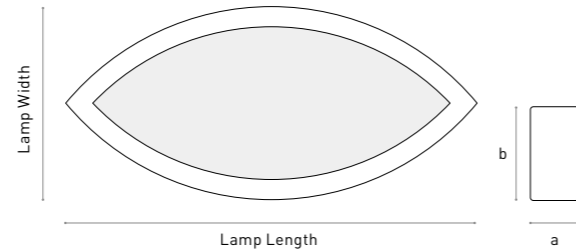

Decoration | Eye

COLOURS Choose from three color libraries

Acoustic Click to library: HL-04, HL-05, HL-06

Texture Click to library: TE-03, TE-04, TE-05

Profile Click to library: Silver, Black, White

BASIC PARAMETER

Lighting direction	Inner
Installation	Pendant, Ceiling, Recessed, Wall mounted
Beam angle	PC:105°, M1:72°, M2:70°
Light efficiency	40-80lm/W
Lamp height	40/50/55/60/100mm
Optic	DF, M1, M2
CCT	2400-6500K, RGB, RGBW
DIMMING	Non, Dali, Push, Triac, 0-10V, Remote, Tunable
Input voltage	200-240V, 100-277V
CRI	>80, >90, >95
Warranty	5 Years
Certification	CB CE ENEC RoHS DALI DIMMER FREE

LAMPS PARAMETER

a(mm)	b(mm)	Length(mm)	Width(mm)	Power (w)	Luminous (lm)
25	40	600	229	14	560
25	40	892	398	20	800
25	40	1192	553	28	1120
25	55	600	229	14	560
25	55	892	398	20	800
25	55	1192	553	28	1200
31	50	600	229	21	840
31	50	892	398	30	1200
31	50	1192	553	42	1680
37	60	600	229	28	1120
37	60	892	398	40	1600
37	60	1192	553	56	2240

*Lumens @ 4000K, CRI>80, PC