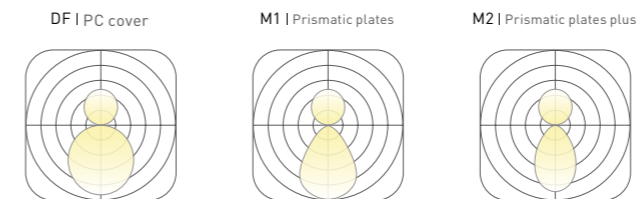

Belief | Filled

COLOURS Choose from three color libraries

Acoustic Click to library: HL-04, HL-05, HL-06

Texture Click to library: TE-03, TE-04, TE-05

Profile Click to library: Silver, Black, White

Belief | Hat

COLOURS Choose from three color libraries

Acoustic Click to library: HL-04, HL-05, HL-06

Profile Click to library: Silver, Black, White

BASIC PARAMETER

Lighting direction	UP&Down , Down
Installation	Pendant , Ceiling , Recessed , Wall mounted
Beam angle	PC:105° , M1:72° , M2:70°
Light efficiency	100lm/W
Optic	DF , M1 , M2
CCT	2400-6500K , RGB , RGBW
DIMMING	Non , Dali , Push , Triac , 0-10V , Remote , Tunable
Input voltage	200-240V , 100-277V
CRI	>80 , >90 , >95
Warranty	5 Years
Certification	CB CE RoHS DALI DIMMER FREE

LAMPS PARAMETER

a(mm)	Length(mm)	Power (w)	Luminous (lm)
40	900	20	2000
40	1032	25	2500
40	1116	35	3500
40	1200	40	4000
60	900	50	5000
60	1032	60	6000
60	1200	70	7000

*Lumens @ 4000K , CRI>80 , PC , Down lighting

PROFILE

a(mm)	25	35	40	50	60	70	80	90	100	110	120
h(mm)	25	35	40	60	80	100	120	150	200		

BASIC PARAMETER

Lighting direction	UP&Down , Down
Installation	Pendant , Ceiling , Recessed , Wall mounted
Beam angle	PC:105° , M1:72° , M2:70°
Light efficiency	100lm/W
Optic	DF , M1 , M2
CCT	2400-6500K , RGB , RGBW
DIMMING	Non , Dali , Push , Triac , 0-10V , Remote , Tunable
Input voltage	200-240V , 100-277V
CRI	>80 , >90 , >95
Warranty	5 Years
Certification	CB CE RoHS DALI DIMMER FREE

LAMPS PARAMETER

a(mm)	Length(mm)	Power (w)	Luminous (lm)
40	900	20	2000
40	1032	25	2500
40	1116	35	3500
60	900	50	5000
60	1032	60	6000

*Not included texture shell size , Lumens @ 4000K , CRI>80 , PC , Down lighting

PROFILE

a(mm)	25	35	40	50	60	70	80	90	100	110	120
h(mm)	25	35	40	60	80	100	120	150	200