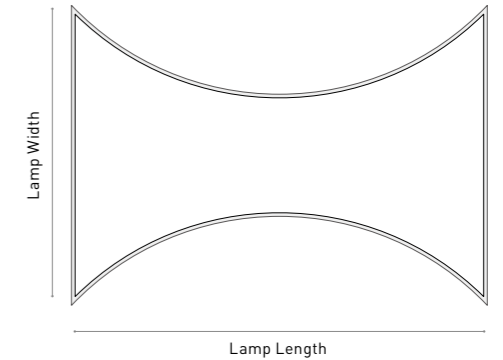

Pisces | Wrapped

COLOURS Choose from three color libraries

Acoustic Click to library: HL-04, HL-05, HL-06

Texture Click to library: TE-03, TE-04, TE-05

Profile Click to library: Silver, Black, White

BASIC PARAMETER

Lighting direction	Down
Installation	Pendant, Ceiling, Wall mounted
Beam angle	PC:105°, M1:72°, M2:70°
Light efficiency	100lm/W
Lamp height	60-200mm
Optic	DF, M1, M2
CCT	2400-6500K, RGB, RGBW
DIMMING	Non, Dali, Push, Triac, 0-10V, Remote, Tunable
Input voltage	200-240V, 100-277V
CRI	>80, >90, >95
Warranty	5 Years
Certification	CB CE ENEC RoHS DALI DIMMER FREE

LAMPS PARAMETER

Length(mm)	Width(mm)	Power (w)	Luminous (lm)
600	333	18	1800
737	455	30	3000
900	794	80	8000
1044	753	80	8000
1196	640	50	5000

*Not included texture shell size, Lumens @ 4000K, CRI>80, PC