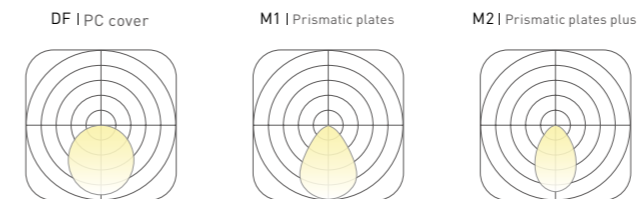

LAMPS PARAMETER

Length(mm)	Width(mm)	Power (w)	Luminous (lm)
600	333	18	1800
737	455	30	3000
900	794	80	8000
1044	753	80	8000

*Not included texture shell size , Lumens @ 4000K , CRI>80 , PC

Galaxy | Hat

COLOURS Choose from three color libraries