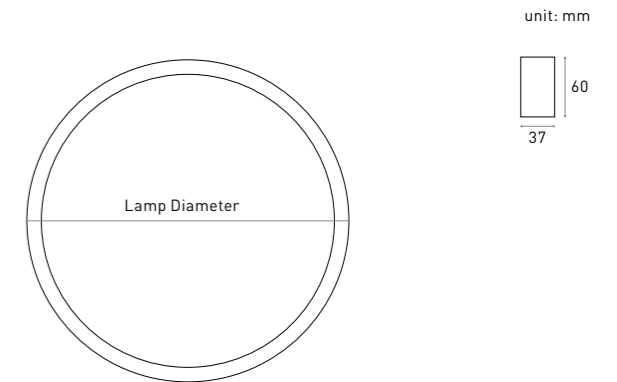

Indirect | L3760 V2.0

COLOURS Choose from three color libraries

Acoustic Click to library: HL-04, HL-05, HL-06

Texture Click to library: TE-03, TE-04, TE-05

Profile Click to library: Silver, Black, White

BASIC PARAMETER

Lighting direction	Inner , Outer
Installation	Pendant , Ceiling , Wall mounted
Beam angle	PC:105° , M1:72° , M2:70°
Light efficiency	40-80lm/W
Power	20 W/m
Optic	DF , M1 , M2
CCT	2400-6500K , RGB , RGBW
DIMMING	Non , Dali , Push , Triac , 0-10V , Remote , Tunable
Input voltage	200-240V , 100-277V
CRI	>80 , >90 , >95
Warranty	5 Years
Certification	CB CE ENEC RoHS DALI DIMMER FREE

LAMPS PARAMETER

Model	Diameter(mm)	Power (w)	Luminous (lm)
L3760	480	38	1520
L3760	640	50	2000
L3760	800	63	2500
L3760	960	75	3000
L3760	1120	88	3500

*Lumens @ 4000K , CRI>80 , PC , Inner