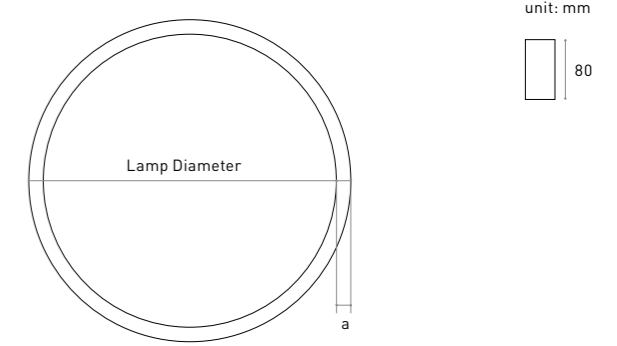

LXX80 | Circle

COLOURS Choose from three color libraries

Acoustic Click to library: HL-04, HL-05, HL-06

Texture Click to library: TE-03, TE-04, TE-05

Profile Click to library: Silver, Black, White

BASIC PARAMETER

Lighting direction	Up&Down , Down
Installation	Pendant , Ceiling , Recessed , Wall mounted
Beam angle	PC:105° , M1:72° , M2:70°
Light efficiency	100lm/W
Profile	H80mm
Optic	DF , M1 , M2
CCT	2400-6500K , RGB , RGBW
DIMMING	Non , Dali , Push , Triac , 0-10V , Remote , Tunable
Input voltage	200-240V , 100-277V
CRI	>80 , >90 , >95
Warranty	5 Years
Certification	CB CE ENEC RoHS DALI DIMMER FREE

LAMPS PARAMETER

a(mm)	Diameter(mm)	Power (w)	Luminous (lm)
40	450	10	1000
40	600	15	1500
40	740	20	2000
40	900	25	2500
40	1000	30	3000
40	1200	35	3500
60	450	20	2000
60	660	30	3000
60	900	40	4000
60	1060	50	5000
60	1200	60	6000
80	680	30	3000
80	900	50	5000
80	1200	80	8000

*Lumens @ 4000K , CRI>80 , PC , Down lighting