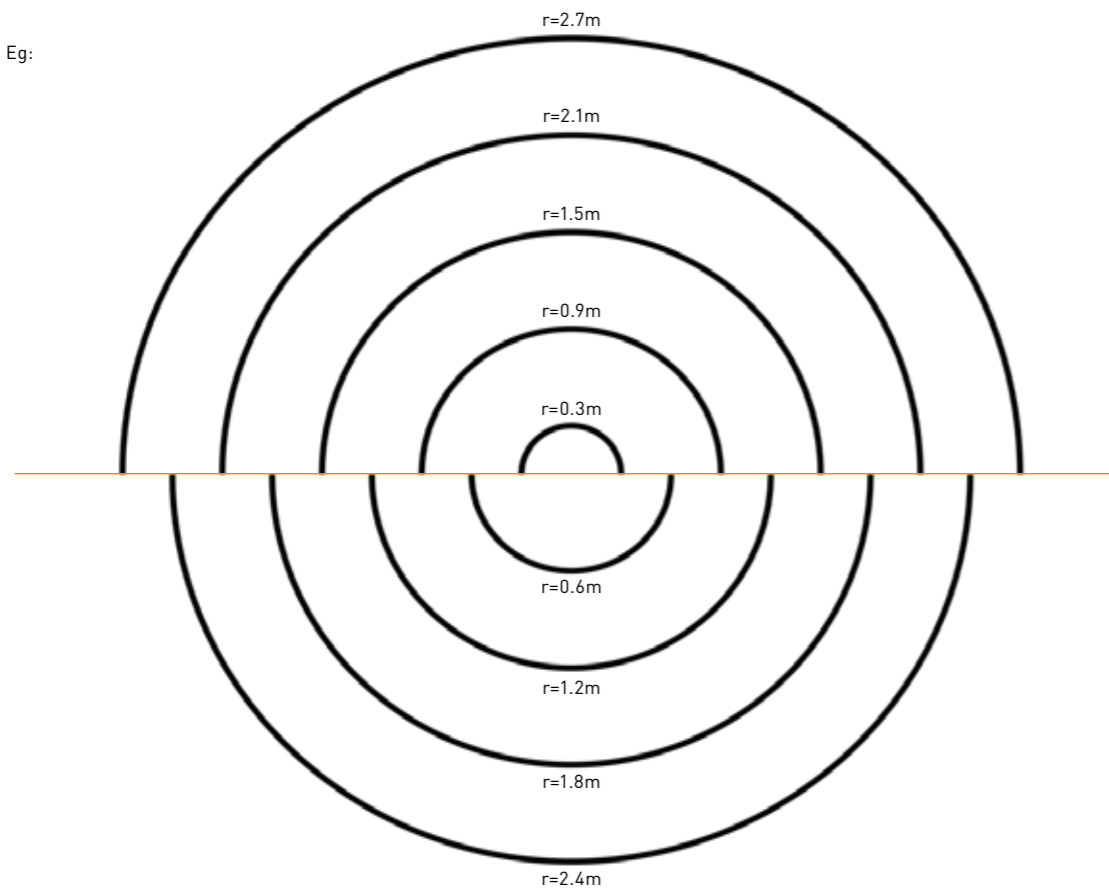

Geometric figure type

More concepts

ETERNITY

TIME

Eg:

Indirect | L2530

COLOURS Choose from three color libraries

Acoustic Click to library: HL-04, HL-05, HL-06