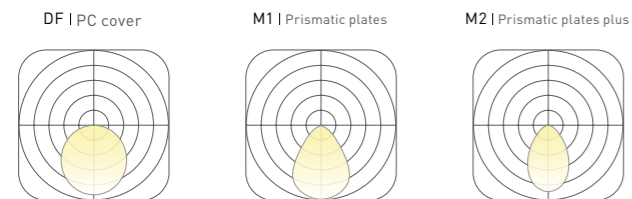

Decoration | Quadrate

COLOURS Choose from three color libraries

Acoustic Click to library: HL-04, HL-05, HL-06

Texture Click to library: TE-03, TE-04, TE-05

Profile Click to library: Silver, Black, White

BASIC PARAMETER

Lighting direction	Inner
Installation	Pendant , Ceiling , Recessed , Wall mounted
Beam angle	PC:105° , M1:72° , M2:70°
Light efficiency	40-80lm/W
Lamp hight	40/50/55/60/100mm
Optic	DF , M1 , M2
CCT	2400-6500K , RGB , RGBW
DIMMING	Non , Dali , Push , Triac , 0-10V , Remote , Tunable
Input voltage	200-240V , 100-277V
CRI	>80 , >90 , >95
Warranty	5 Years
Certification	CB CE ENEC RoHS DALI DIMMER FREE

LAMPS PARAMETER

a(mm)	b(mm)	Length(mm)	Power (w)	Luminous (lm)
25	40	604	24	960
25	40	904	36	1440
25	40	1204	48	1920
25	55	604	24	960
25	55	904	36	1440
25	55	1204	48	1920
31	50	604	36	1440
31	50	904	54	2160
31	50	1204	72	2880
37	60	604	48	1920
37	60	904	72	2880
37	60	1204	96	3840

*Lumens @ 4000K , CRI>80 , PC

Decoration | Rhombus

COLOURS Choose from three color libraries

Acoustic Click to library: HL-04, HL-05, HL-06

Texture Click to library: TE-03, TE-04, TE-05

Profile Click to library: Silver, Black, White

BASIC PARAMETER

Lighting direction	Inner
Installation	Pendant , Ceiling , Recessed , Wall mounted
Beam angle	PC:105° , M1:72° , M2:70°
Light efficiency	40-80lm/W
Lamp hight	40/50/55/60/100mm
Optic	DF , M1 , M2
CCT	2400-6500K , RGB , RGBW
DIMMING	Non , Dali , Push , Triac , 0-10V , Remote , Tunable
Input voltage	200-240V , 100-277V
CRI	>80 , >90 , >95
Warranty	5 Years
Certification	CB CE ENEC RoHS DALI DIMMER FREE

LAMPS PARAMETER