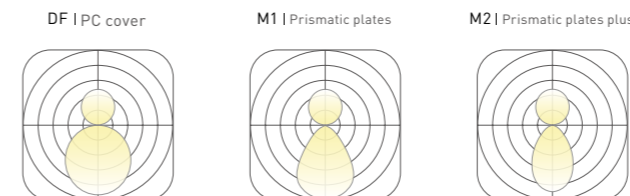

LAMPS PARAMETER

Model	Length(mm)	Power (w)	Luminous (lm)
L80XX	500	15	1500
L80XX	600	18	1800
L80XX	700	21	2100
L80XX	800	24	2400
L80XX	900	27	2700
L80XX	1000	30	3000
L80XX	1100	33	3300
L80XX	1200	36	3600
L80XX	1300	39	3900
L80XX	1400	42	4200
L80XX	1500	45	4500
L80XX	1600	48	4800
L80XX	1700	51	5100
L80XX	1800	54	5400
L80XX	1900	57	5700
L80XX	2000	60	6000
L80XX	2100	63	6300
L80XX	2200	66	6600
L80XX	2300	69	6900
L80XX	2400	72	7200

*Not included texture shell size , Lumens @ 4000K , CRI>80 , PC , Down lighting