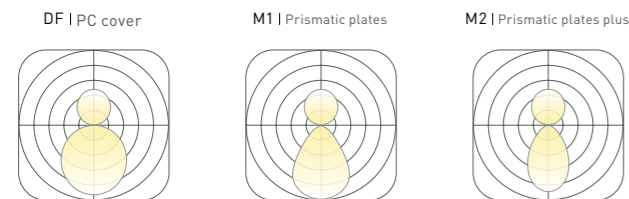

Lens | Circle

COLOURS Choose from three color libraries

Acoustic Click to library: HL-04, HL-05, HL-06

Texture Click to library: TE-03, TE-04, TE-05

Profile Click to library: Silver, Black, White

BASIC PARAMETER

Lighting direction	UP&Down , Down
Installation	Pendant , Ceiling , Recessed , Wall mounted
Beam angle	PC:105° , M1:72° , M2:70°
Light efficiency	100lm/W
Optic	DF , M1 , M2
CCT	2400-6500K , RGB , RGBW
DIMMING	Non , Dali , Push , Triac , 0-10V , Remote , Tunable
Input voltage	200-240V , 100-277V
CRI	>80 , >90 , >95
Warranty	5 Years
Certification	CB CE A RoHS DALI DIMMER FREE

LAMPS PARAMETER

a(mm)	Diameter(mm)	Power (w)	Luminous (lm)
50	450	20	2000
50	600	30	3000
50	900	40	4000
50	1000	50	5000
50	1200	60	6000

*Lumens @ 4000K , CRI>80 , PC , Down lighting

Lens | Triangle

COLOURS Choose from three color libraries

Acoustic Click to library: HL-04, HL-05, HL-06

Texture Click to library: TE-03, TE-04, TE-05

Profile Click to library: Silver, Black, White

BASIC PARAMETER

Lighting direction	UP&Down , Down
Installation	Pendant , Ceiling , Recessed , Wall mounted
Beam angle	PC:105° , M1:72° , M2:70°
Light efficiency	100lm/W
Optic	DF , M1 , M2
CCT	2400-6500K , RGB , RGBW
DIMMING	Non , Dali , Push , Triac , 0-10V , Remote , Tunable
Input voltage	200-240V , 100-277V
CRI	>80 , >90 , >95
Warranty	5 Years
Certification	CB CE A RoHS DALI DIMMER FREE

LAMPS PARAMETER

a(mm)	Length(mm)	Width(mm)	Power (w)	Luminous (lm)
50	600	520	30	3000
50	900	779	50	5000
50	1200	1039	60	6000

*Lumens @ 4000K , CRI>80 , PC , Down lighting