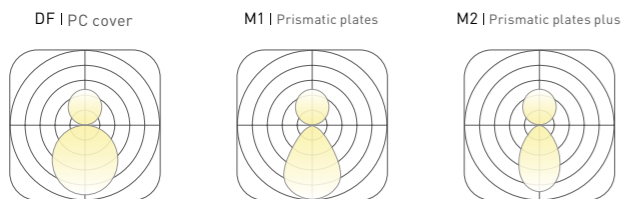

Indirect | L5050

COLOURS Choose from three color libraries

Acoustic Click to library: HL-04, HL-05, HL-06

Texture Click to library: TE-03, TE-04, TE-05

Profile Click to library: Silver, Black, White

BASIC PARAMETER

Lighting direction	Inner&Outer
Installation	Pendant , Ceiling , Wall mounted
Beam angle	PC:105° , M1:72° , M2:70°
Light efficiency	40-80lm/W
Power	30 W/m
Optic	DF , M1 , M2
CCT	2400-6500K , RGB , RGBW
DIMMING	Non , Dali , Push , Triac , 0-10V , Remote , Tunable
Input voltage	200-240V , 100-277V
CRI	>80 , >90 , >95
Warranty	5 Years
Certification	CB CE ENEC RoHS DALI DIMMER FREE

LAMPS PARAMETER

Model	Diameter(mm)	Power (w)	Luminous (lm)
L5050	526	45	1800
L5050	685	60	2400
L5050	846	75	3000
L5050	1003	90	3600
L5050	1162	105	4200

*Lumens @ 4000K , CRI>80 , PC

Indirect | L6060

COLOURS Choose from three color libraries

Acoustic Click to library: HL-04, HL-05, HL-06

Texture Click to library: TE-03, TE-04, TE-05

Profile Click to library: Silver, Black, White

BASIC PARAMETER

Lighting direction	Inner&Outer
Installation	Pendant , Ceiling , Wall mounted
Beam angle	PC:105° , M1:72° , M2:70°
Light efficiency	40-80lm/W
Power	40 W/m
Optic	DF , M1 , M2
CCT	2400-6500K , RGB , RGBW
DIMMING	Non , Dali , Push , Triac , 0-10V , Remote , Tunable
Input voltage	200-240V , 100-277V
CRI	>80 , >90 , >95
Warranty	5 Years
Certification	CB CE ENEC RoHS DALI DIMMER FREE

LAMPS PARAMETER

Model	Diameter(mm)	Power (w)	Luminous (lm)
L6060	536	64	2560
L6060	695	84	3360
L6060	856	108	4320
L6060	1013	128	5120
L6060	1172	148	5920

*Lumens @ 4000K , CRI>80 , PC