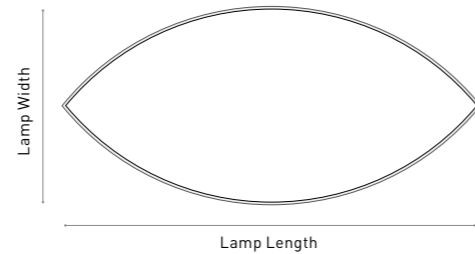

Capricon | Wrapped

COLOURS Choose from three color libraries

Acoustic Click to library: HL-04, HL-05, HL-06

Texture Click to library: TE-03, TE-04, TE-05

Profile Click to library: Silver, Black, White

BASIC PARAMETER

Lighting direction	Down
Installation	Pendant, Ceiling, Wall mounted
Beam angle	PC:105°, M1:72°, M2:70°
Light efficiency	100lm/W
Lamp height	60-200mm
Optic	DF, M1, M2
CCT	2400-6500K, RGB, RGBW
DIMMING	Non, Dali, Push, Triac, 0-10V, Remote, Tunable
Input voltage	200-240V, 100-277V
CRI	>80, >90, >95
Warranty	5 Years
Certification	CB CE ENEC RoHS DALI DIMMER FREE

LAMPS PARAMETER

Length(mm)	Width(mm)	Power (w)	Luminous (lm)
600	229	16	1600
737	290	25	2500
900	406	45	4500
1044	447	55	5500
1200	563	80	8000

*Not included texture shell size, Lumens @ 4000K, CRI>80, PC