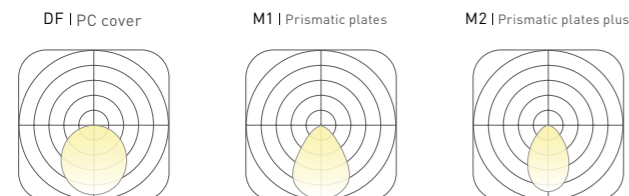

Decoration | Eye

COLOURS Choose from three color libraries

Acoustic Click to library: HL-04, HL-05, HL-06

Texture Click to library: TE-03, TE-04, TE-05

Profile Click to library: Silver, Black, White

BASIC PARAMETER

Lighting direction	Inner
Installation	Pendant, Ceiling, Recessed, Wall mounted
Beam angle	PC:105°, M1:72°, M2:70°
Light efficiency	40-80lm/W
Lamp height	40/50/55/60/100mm
Optic	DF, M1, M2
CCT	2400-6500K, RGB, RGBW
DIMMING	Non, Dali, Push, Triac, 0-10V, Remote, Tunable
Input voltage	200-240V, 100-277V
CRI	>80, >90, >95
Warranty	5 Years
Certification	CB CE ENEC RoHS DALI DIMMER FREE

LAMPS PARAMETER

a(mm)	b(mm)	Length(mm)	Width(mm)	Power (w)	Luminous (lm)
25	40	600	229	14	560
25	40	892	398	20	800
25	40	1192	553	28	1120
25	55	600	229	14	560
25	55	892	398	20	800
25	55	1192	553	28	1200
31	50	600	229	21	840
31	50	892	398	30	1200
31	50	1192	553	42	1680
37	60	600	229	28	1120
37	60	892	398	40	1600
37	60	1192	553	56	2240

*Lumens @ 4000K, CRI>80, PC

Decoration | Galaxy

COLOURS Choose from three color libraries

Acoustic Click to library: HL-04, HL-05, HL-06

Texture Click to library: TE-03, TE-04, TE-05

Profile Click to library: Silver, Black, White

BASIC PARAMETER

Lighting direction	Inner
Installation	Pendant, Ceiling, Recessed, Wall mounted
Beam angle	PC:105°, M1:72°, M2:70°
Light efficiency	40-80lm/W
Lamp height	40/50/55/60/100mm
Optic	DF, M1, M2
CCT	2400-6500K, RGB, RGBW
DIMMING	Non, Dali, Push, Triac, 0-10V, Remote, Tunable
Input voltage	200-240V, 100-277V
CRI	>80, >90, >95
Warranty	5 Years
Certification	CB CE ENEC RoHS DALI DIMMER FREE

LAMPS PARAMETER