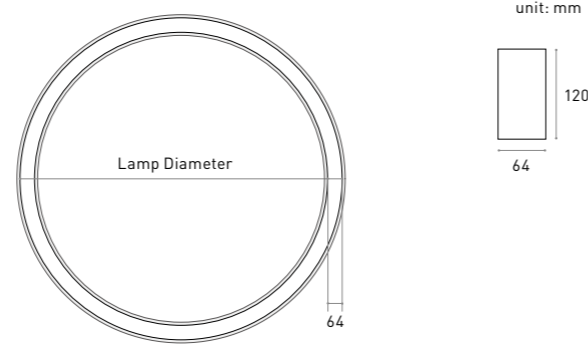

L64120 | Circle

COLOURS Choose from three color libraries

Acoustic Click to library: HL-04, HL-05, HL-06

Texture Click to library: TE-03, TE-04, TE-05

Profile Click to library: Silver, Black, White

BASIC PARAMETER

Lighting direction	Up&Down , Down
Installation	Pendant , Ceiling , Wall mounted
Beam angle	PC:105° , M1:72° , M2:70°
Light efficiency	100lm/W
Profile	W64mm*H120mm
Power	20 W/m
Optic	DF , M1 , M2
CCT	2400-6500K , RGB , RGBW
DIMMING	Non , Dali , Push , Triac , 0-10V , Remote , Tunable
Input voltage	200-240V , 100-277V
CRI	>80 , >90 , >95
Warranty	5 Years
Certification	CB CE ENEC RoHS DALI DIMMER FREE

LAMPS PARAMETER

Model	Diameter(mm)	Power (w)	Luminous (lm)
L64120	454	20	2000
L64120	664	30	3000
L64120	904	40	4000
L64120	1064	50	5000
L64120	1200	60	6000

*Not included texture shell size , Lumens @ 4000K , CRI>80 , PC , Down lighting