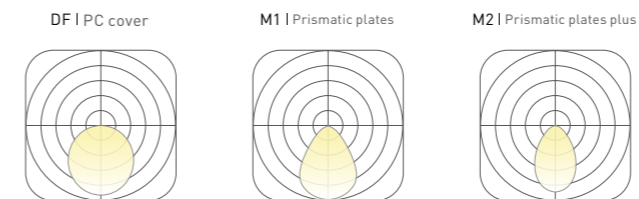

Decoration | Galaxy V2.0

COLOURS Choose from three color libraries

Acoustic Click to library: HL-04, HL-05, HL-06

Texture Click to library: TE-03, TE-04, TE-05

Profile Click to library: Silver, Black, White

BASIC PARAMETER

Lighting direction	Inner
Installation	Pendant, Ceiling, Recessed, Wall mounted
Beam angle	PC:105°, M1:72°, M2:70°
Light efficiency	40-80lm/W
Lamp height	40/50/55/60/100mm
Optic	DF, M1, M2
CCT	2400-6500K, RGB, RGBW
DIMMING	Non, Dali, Push, Triac, 0-10V, Remote, Tunable
Input voltage	200-240V, 100-277V
CRI	>80, >90, >95
Warranty	5 Years
Certification	CB CE ENEC RoHS DALI DIMMER FREE

LAMPS PARAMETER

a(mm)	b(mm)	Length(mm)	Width(mm)	Power (w)	Luminous (lm)
25	40	772	814	24	960
25	40	1118	1214	40	1600
25	55	772	814	24	960
25	55	1118	1214	40	1600
31	50	772	814	36	1440
31	50	1118	1214	60	2400
37	60	772	814	48	1920
37	60	1118	1214	80	3200

*Lumens @ 4000K, CRI>80, PC

Decoration | Galaxy V3.0

COLOURS Choose from three color libraries

Acoustic Click to library: HL-04, HL-05, HL-06

Texture Click to library: TE-03, TE-04, TE-05

Profile Click to library: Silver, Black, White

BASIC PARAMETER

Lighting direction	Inner
Installation	Pendant, Ceiling, Recessed, Wall mounted
Beam angle	PC:105°, M1:72°, M2:70°
Light efficiency	40-80lm/W
Lamp height	40/50/55/60/100mm
Optic	DF, M1, M2
CCT	2400-6500K, RGB, RGBW
DIMMING	Non, Dali, Push, Triac, 0-10V, Remote, Tunable
Input voltage	200-240V, 100-277V
CRI	>80, >90, >95
Warranty	5 Years
Certification	CB CE ENEC RoHS DALI DIMMER FREE

LAMPS PARAMETER

a(mm)	b(mm)	Length(mm)	Width(mm)	Power (w)	Luminous (lm)
25	40	934	913	30	1200
25	40	1225	1190	38	1520
25	55	934	913	30	1200
25	55	1225	1190	38	1520
31	50	934	913	44	1760
31	50	1225	1190	58	2320
37	60	934	913	60	2400
37	60	1225	1190	76	3040