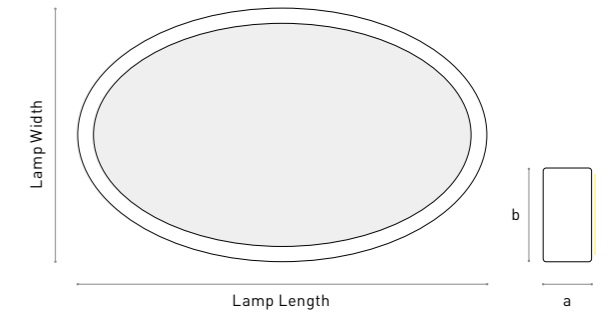

Decoration | Oval

COLOURS Choose from three color libraries

Acoustic Click to library: HL-04, HL-05, HL-06

Texture Click to library: TE-03, TE-04, TE-05

Profile Click to library: Silver, Black, White

BASIC PARAMETER

Lighting direction	Inner
Installation	Pendant , Ceiling , Recessed , Wall mounted
Beam angle	PC:105° , M1:72° , M2:70°
Light efficiency	40-80lm/W
Lamp hight	40/50/55/60/100mm
Optic	DF , M1 , M2
CCT	2400-6500K , RGB , RGBW
DIMMING	Non , Dali , Push , Triac , 0-10V , Remote , Tunable
Input voltage	200-240V , 100-277V
CRI	>80 , >90 , >95
Warranty	5 Years
Certification	CB CE ENEC RoHS DALI DIMMER FREE

LAMPS PARAMETER

a(mm)	b(mm)	Length(mm)	Width(mm)	Power (w)	Luminous (lm)
25	40	900	556	24	960
25	40	1050	650	28	1120
25	40	1200	748	30	1200
25	55	900	556	24	960
25	55	1050	650	28	1120
25	55	1200	748	30	1200
31	50	900	556	36	1440
31	50	1050	650	42	1680
31	50	1200	748	44	1760
37	60	900	556	48	1920
37	60	1050	650	56	2240
37	60	1200	748	60	2400

*Lumens @ 4000K , CRI>80 , PC