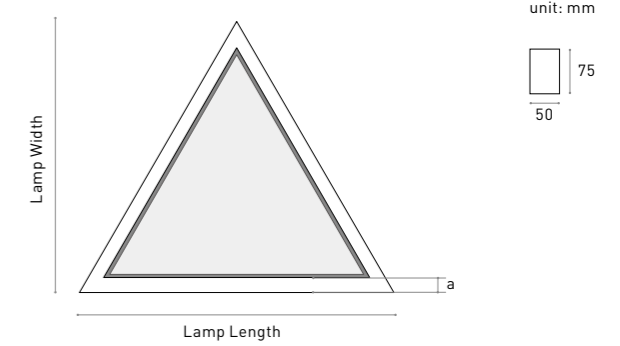

Lens | Triangle

COLOURS Choose from three color libraries

Acoustic Click to library: HL-04, HL-05, HL-06

Texture Click to library: TE-03, TE-04, TE-05

Profile Click to library: Silver, Black, White

BASIC PARAMETER

Lighting direction	UP&Down , Down
Installation	Pendant , Ceiling , Recessed , Wall mounted
Beam angle	PC:105° , M1:72° , M2:70°
Light efficiency	100lm/W
Optic	DF , M1 , M2
CCT	2400-6500K , RGB , RGBW
DIMMING	Non , Dali , Push , Triac , 0-10V , Remote , Tunable
Input voltage	200-240V , 100-277V
CRI	>80 , >90 , >95
Warranty	5 Years
Certification	CB CE A RoHS DALI DIMMER FREE

LAMPS PARAMETER

a(mm)	Length(mm)	Width(mm)	Power (w)	Luminous (lm)
50	600	520	30	3000
50	900	779	50	5000
50	1200	1039	60	6000

*Lumens @ 4000K , CRI>80 , PC , Down lighting