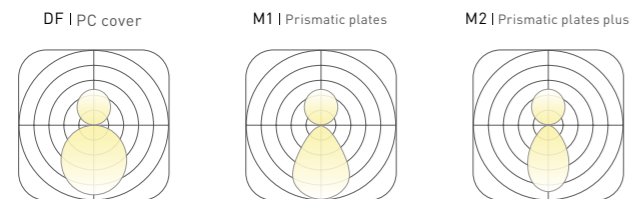

PROFILE

a(mm)	25	35	40	50	60	70	80	90	100	110	120
h(mm)	25	35	40	60	80	100	120	150	200