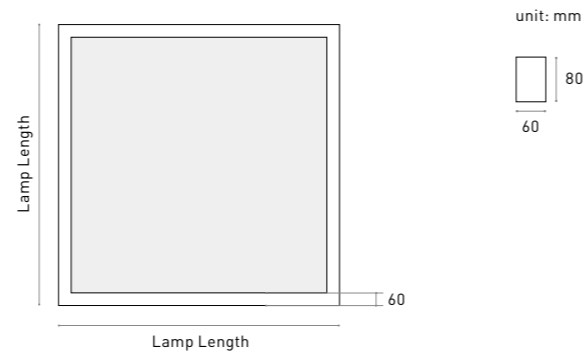

L6080 | Quadrate

COLOURS Choose from three color libraries

Acoustic Click to library: HL-04, HL-05, HL-06

Texture Click to library: TE-03, TE-04, TE-05

Profile Click to library: Silver, Black, White

BASIC PARAMETER

Lighting direction	Down&Inner , UP&Down
Installation	Pendant , Ceiling , Recessed , Wall mounted
Beam angle	PC:105° , M1:72° , M2:70°
Light efficiency	60-80lm/W
Profile	W60mm*H80mm
Power	20 W/m
Optic	DF , M1 , M2
CCT	2400-6500K , RGB , RGBW
DIMMING	Non , Dali , Push , Triac , 0-10V , Remote , Tunable
Input voltage	200-240V , 100-277V
CRI	>80 , >90 , >95
Warranty	5 Years
Certification	CB CE ENEC RoHS DALI DIMMER FREE

LAMPS PARAMETER

Model	Length(mm)	Power (w)	Luminous (lm)
L6080	600	40+10	3000
L6080	816	55+13	4080
L6080	900	60+15	4500
L6080	1116	70+17.5	5250
L6080	1200	80+20	6000

*Lumens @ 4000K , CRI>80 , PC , Down&Inner