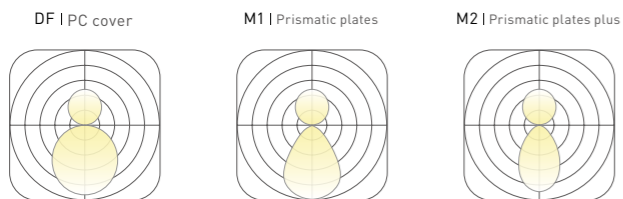

L6060-3D

COLOURS Choose from three color libraries

Acoustic Click to library: HL-04, HL-05, HL-06

Texture Click to library: TE-03, TE-04, TE-05

Profile Click to library: Silver, Black, White

BASIC PARAMETER

Lighting direction	UP&Down , Down
Installation	Pendant , Ceiling , Recessed , Wall mounted
Beam angle	PC:105° , M1:72° , M2:70°
Light efficiency	100lm/W
Profile	W60mm*H60mm
Power	20 W/m
Optic	DF , M1 , M2
CCT	2400-6500K , RGB , RGBW
DIMMING	Non , Dali , Push , Triac , 0-10V , Remote , Tunable
Input voltage	200-240V , 100-277V
CRI	>80 , >90 , >95
Warranty	5 Years
Certification	CB CE RoHS DALI FREE

LAMPS PARAMETER

Model	Diameter(mm)	Power (w)	Luminous (lm)
L6060	450	20	2000
L6060	660	30	3000
L6060	900	40	4000
L6060	1060	50	5000
L6060	1200	60	6000

*Lumens @ 4000K , CRI>80 , PC , Down lighting

Circular corners

Linear corners