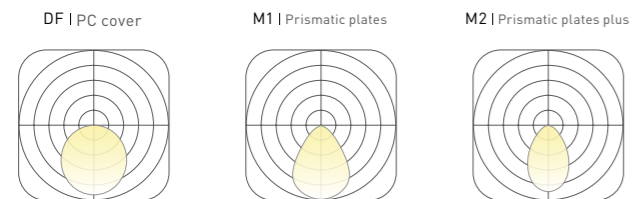

LAMPS PARAMETER

Length(mm)	Width(mm)	Power (w)	Luminous (lm)
800	450	50	5000
1200	700	120	12000

*Not included texture shell size, Lumens @ 4000K, CRI>80, PC

Cancer | Wrapped

COLOURS Choose from three color libraries