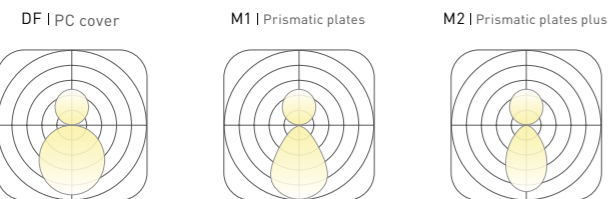

PROFILE

a(mm)	25	35	40	50	60	70	80	90	100	110	120
h(mm)	25	35	40	60	80	100	120	150	200