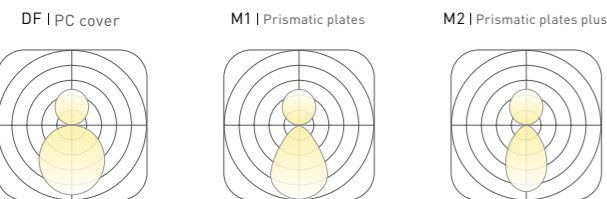

Belief | Filled

COLOURS Choose from three color libraries

Acoustic Click to library: HL-04, HL-05, HL-06

Texture Click to library: TE-03, TE-04, TE-05

Profile Click to library: Silver, Black, White

Belief | Hat

COLOURS Choose from three color libraries

Acoustic Click to library: HL-04, HL-05, HL-06

Profile Click to library: Silver, Black, White

BASIC PARAMETER

Lighting direction	UP&Down , Down
Installation	Pendant , Ceiling , Recessed , Wall mounted
Beam angle	PC:105° , M1:72° , M2:70°
Light efficiency	100lm/W
Optic	DF , M1 , M2
CCT	2400-6500K , RGB , RGBW
DIMMING	Non , Dali , Push , Triac , 0-10V , Remote , Tunable
Input voltage	200-240V , 100-277V
CRI	>80 , >90 , >95
Warranty	5 Years
Certification	CB CE RoHS DALI DIMMER FREE

LAMPS PARAMETER

a(mm)	Length(mm)	Power (w)	Luminous (lm)
40	900	20	2000
40	1032	25	2500
40	1116	35	3500
40	1200	40	4000
60	900	50	5000
60	1032	60	6000
60	1200	70	7000

*Lumens @ 4000K , CRI>80 , PC , Down lighting

PROFILE

a(mm)	25	35	40	50	60	70	80	90	100	110	120
h(mm)	25	35	40	60	80	100	120	150	200		

BASIC PARAMETER

Lighting direction	UP&Down , Down
Installation	Pendant , Ceiling , Recessed , Wall mounted
Beam angle	PC:105° , M1:72° , M2:70°
Light efficiency	100lm/W
Optic	DF , M1 , M2
CCT	2400-6500K , RGB , RGBW
DIMMING	Non , Dali , Push , Triac , 0-10V , Remote , Tunable
Input voltage	200-240V , 100-277V
CRI	>80 , >90 , >95
Warranty	5 Years
Certification	CB CE RoHS DALI DIMMER FREE

LAMPS PARAMETER

a(mm)	Length(mm)	Power (w)	Luminous (lm)
40	900	20	2000
40	1032	25	2500
40	1116	35	3500
60	900	50	5000
60	1032	60	6000

*Not included texture shell size , Lumens @ 4000K , CRI>80 , PC , Down lighting

PROFILE

a(mm)	25	35	40	50	60	70	80	90	100	110	120
h(mm)	25	35	40	60	80	100	120	150	200