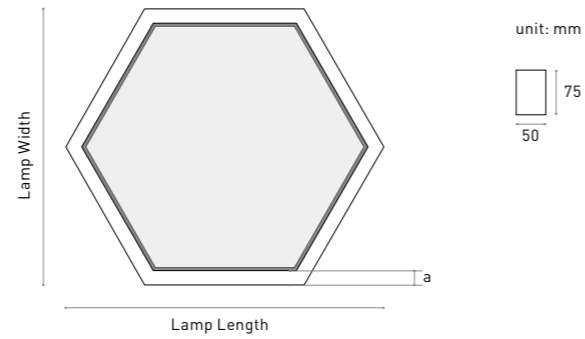

Lens | Hexagon

COLOURS Choose from three color libraries

Acoustic Click to library: HL-04, HL-05, HL-06

Texture Click to library: TE-03, TE-04, TE-05

Profile Click to library: Silver, Black, White

BASIC PARAMETER

Lighting direction	UP&Down , Down
Installation	Pendant , Ceiling , Recessed , Wall mounted
Beam angle	PC:105° , M1:72° , M2:70°
Light efficiency	100lm/W
Optic	DF , M1 , M2
CCT	2400~6500K , RGB , RGBW
DIMMING	Non , Dali , Push , Triac , 0-10V , Remote , Tunable
Input voltage	200-240V , 100-277V
CRI	>80 , >90 , >95
Warranty	5 Years
Certification	CB CE RoHS DALI DIMMER FREE

LAMPS PARAMETER

a(mm)	Length(mm)	Width(mm)	Power (w)	Luminous (lm)
50	600	520	25	2500
50	900	779	30	3000
50	1200	1039	60	6000

*Lumens @ 4000K , CRI>80 , PC , Down lighting