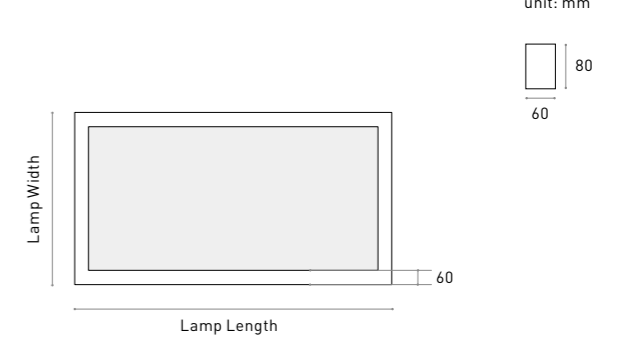

L6080 | Rectangle

COLOURS Choose from three color libraries

Acoustic Click to library: HL-04, HL-05, HL-06

Texture Click to library: TE-03, TE-04, TE-05

Profile Click to library: Silver, Black, White

BASIC PARAMETER

Lighting direction	Down&Inner , UP&Down
Installation	Pendant , Ceiling , Recessed , Wall mounted
Beam angle	PC:105° , M1:72° , M2:70°
Light efficiency	60-80lm/W
Profile	W60mm*H80mm
Power	20 W/m
Optic	DF , M1 , M2
CCT	2400-6500K , RGB , RGBW
DIMMING	Non , Dali , Push , Triac , 0-10V , Remote , Tunable
Input voltage	200-240V , 100-277V
CRI	>80 , >90 , >95
Warranty	5 Years
Certification	CB CE RoHS DALI FREE

LAMPS PARAMETER

Model	Length(mm)	Width(mm)	Power (w)	Luminous (lm)
L6080	1200	600	72+18	5400

*Lumens @ 4000K , CRI>80 , PC , Down&Inner