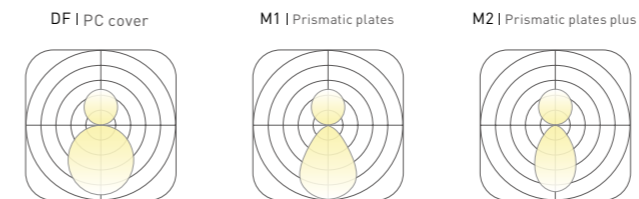

PROFILE

a(mm)	25	35	40	50	60	70	80	90	100	110	120
h(mm)	25	35	40	60	80	100	120	150	200