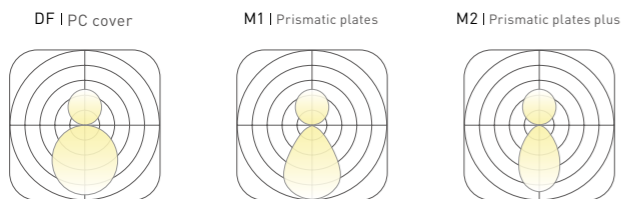

PROFILE

a(mm)	25	35	40	50	60	70	80	90	100	110	120
h(mm)	25	35	40	60	80	100	120	150	200