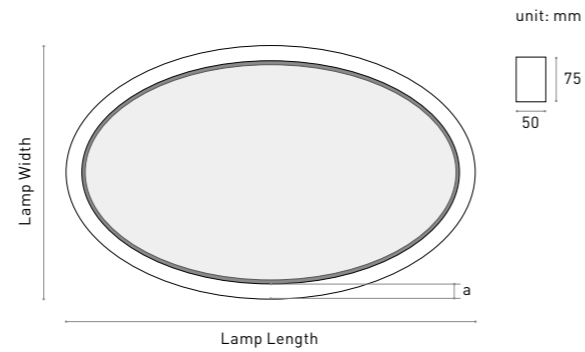

Lens | Oval

COLOURS Choose from three color libraries

Acoustic Click to library: HL-04, HL-05, HL-06

Texture Click to library: TE-03, TE-04, TE-05

Profile Click to library: Silver, Black, White

BASIC PARAMETER

Lighting direction	UP&Down , Down
Installation	Pendant , Ceiling , Recessed , Wall mounted
Beam angle	PC:105° , M1:72° , M2:70°
Light efficiency	100lm/W
Optic	DF , M1 , M2
CCT	2400~6500K , RGB , RGBW
DIMMING	Non , Dali , Push , Triac , 0-10V , Remote , Tunable
Input voltage	200-240V , 100-277V
CRI	>80 , >90 , >95
Warranty	5 Years
Certification	CB CE A RoHS DALI DIMMER FREE

LAMPS PARAMETER

a(mm)	Length(mm)	Width(mm)	Power (w)	Luminous (lm)
50	900	556	30	3000
50	1200	740	40	4000
50	1500	930	50	5000
50	1730	1070	70	7000
50	1940	1200	80	8000

*Lumens @ 4000K , CRI>80 , PC , Down Lighting