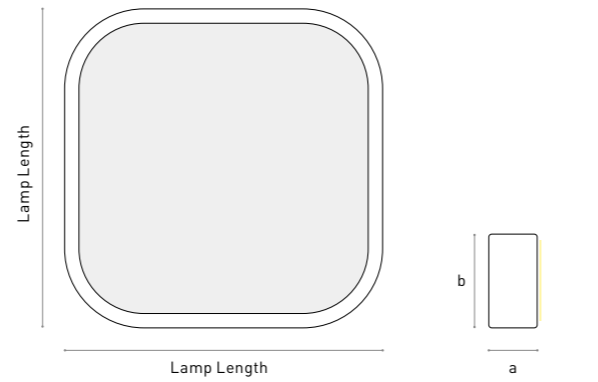

Decoration | Belief

COLOURS Choose from three color libraries

Acoustic Click to library: HL-04, HL-05, HL-06

Texture Click to library: TE-03, TE-04, TE-05

Profile Click to library: Silver, Black, White

BASIC PARAMETER

Lighting direction	Inner
Installation	Pendant, Ceiling, Recessed, Wall mounted
Beam angle	PC:105°, M1:72°, M2:70°
Light efficiency	40-80lm/W
Lamp height	40/50/55/60/100mm
Optic	DF, M1, M2
CCT	2400-6500K, RGB, RGBW
DIMMING	Non, Dali, Push, Triac, 0-10V, Remote, Tunable
Input voltage	200-240V, 100-277V
CRI	>80, >90, >95
Warranty	5 Years
Certification	CB CE ENEC RoHS DALI DIMMER FREE

LAMPS PARAMETER

a(mm)	b(mm)	Length(mm)	Power (w)	Luminous (lm)
25	40	911	30	1200
25	40	1200	40	1600
25	55	911	30	1200
25	55	1200	40	1600
31	50	911	45	1800
31	50	1200	60	2400
37	60	911	60	2400
37	60	1200	80	3200

*Lumens @ 4000K, CRI>80, PC