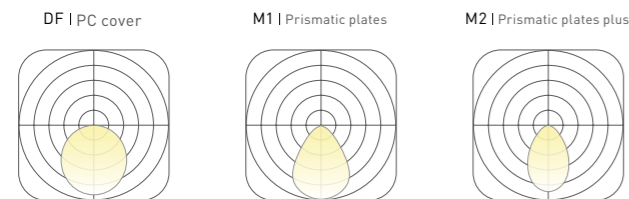

Leo | Wrapped

COLOURS Choose from three color libraries

Acoustic Click to library: HL-04, HL-05, HL-06

Texture Click to library: TE-03, TE-04, TE-05

Profile Click to library: Silver, Black, White

BASIC PARAMETER

Lighting direction	Down
Installation	Pendant, Ceiling, Wall mounted
Beam angle	PC:105°, M1:72°, M2:70°
Light efficiency	100lm/W
Lamp height	60-200mm
Optic	DF, M1, M2
CCT	2400-6500K, RGB, RGBW
DIMMING	Non, Dali, Push, Triac, 0-10V, Remote, Tunable
Input voltage	200-240V, 100-277V
CRI	>80, >90, >95
Warranty	5 Years
Certification	CB CE ENEC RoHS DALI DIMMER FREE

LAMPS PARAMETER

Length(mm)	Width(mm)	Power (w)	Luminous (lm)
466	404	25	2500
616	534	40	4000
812	703	75	7500
916	793	90	9000
1066	923	120	12000
1200	1039	160	16000

*Not included texture shell size, Lumens @ 4000K, CRI>80, PC

Vrigo | Wrapped

COLOURS Choose from three color libraries

Acoustic Click to library: HL-04, HL-05, HL-06

Texture Click to library: TE-03, TE-04, TE-05

Profile Click to library: Silver, Black, White

BASIC PARAMETER

Lighting direction	Down
Installation	Pendant, Ceiling, Wall mounted
Beam angle	PC:105°, M1:72°, M2:70°
Light efficiency	100lm/W
Lamp height	60-200mm
Optic	DF, M1, M2
CCT	2400-6500K, RGB, RGBW
DIMMING	Non, Dali, Push, Triac, 0-10V, Remote, Tunable
Input voltage	200-240V, 100-277V
CRI	>80, >90, >95
Warranty	5 Years
Certification	CB CE ENEC RoHS DALI DIMMER FREE

LAMPS PARAMETER

Length(mm)	Power (w)	Luminous (lm)
480	40	4000
520	50	5000
600	60	6000
900	140	14000
1200	250	25000

*Not included texture shell size, Lumens @ 4000K, CRI>80, PC