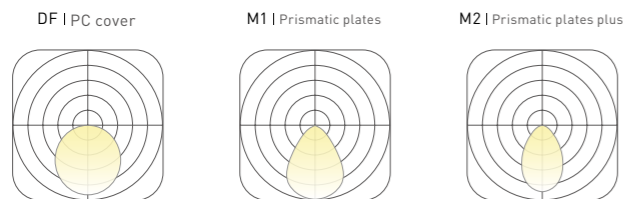

Scorpio | Hat

COLOURS Choose from three color libraries

Acoustic [Click to library](#)   **Profile** [Click to library](#)

HL-04   HL-05   HL-06   Silver   Black   White

BASIC PARAMETER

Lighting direction	Down
Installation	Pendant , Ceiling , Recessed , Wall mounted
Beam angle	PC:105° , M1:72° , M2:70°
Light efficiency	100lm/W
Lamp hight	60-200mm
Optic	DF , M1 , M2
CCT	2400-6500K , RGB , RGBW
DIMMING	Non , Dali , Push , Triac , 0-10V , Remote , Tunable
Input voltage	200-240V , 100-277V
CRI	>80 , >90 , >95
Warranty	5 Years
Certification	

LAMPS PARAMETER

Length(mm)	Power (w)	Luminous (lm)
600	60	6000
780	100	10000
820	110	11000
900	130	13000
952	150	15000
1036	180	18000
1080	190	19000

*Not included texture shell size , Lumens @ 4000K , CRI>80 , PC

Sagittarius | Hat

COLOURS Choose from three color libraries

Acoustic [Click to library](#)   **Profile** [Click to library](#)

HL-04   HL-05   HL-06   Silver   Black   White

BASIC PARAMETER

Lighting direction	Down
Installation	Pendant , Ceiling , Recessed , Wall mounted
Beam angle	PC:105° , M1:72° , M2:70°
Light efficiency	100lm/W
Lamp hight	60-200mm
Optic	DF , M1 , M2
CCT	2400-6500K , RGB , RGBW
DIMMING	Non , Dali , Push , Triac , 0-10V , Remote , Tunable
Input voltage	200-240V , 100-277V
CRI	>80 , >90 , >95
Warranty	5 Years
Certification	

LAMPS PARAMETER

Length(mm)	Width(mm)	Power (w)	Luminous (lm)
617	356	20	2000
697	402	25	2500
849	490	35	3500
1024	591	50	5000

*Not included texture shell size , Lumens @ 4000K , CRI>80 , PC