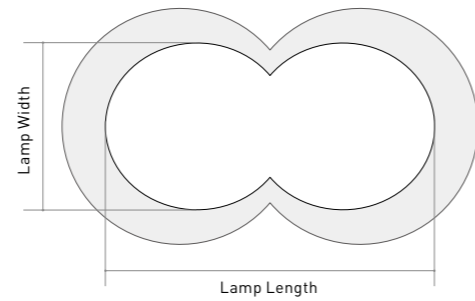

Gemini | Hat

COLOURS Choose from three color libraries

Acoustic [Click to library](#)   **Profile** [Click to library](#)

HL-04   HL-05   HL-06   Silver   Black   White

BASIC PARAMETER

Lighting direction	Down
Installation	Pendant , Ceiling , Recessed , Wall mounted
Beam angle	PC:105° , M1:72° , M2:70°
Light efficiency	100lm/W
Lamp hight	60-200mm
Optic	DF , M1 , M2
CCT	2400-6500K , RGB , RGBW
DIMMING	Non , Dali , Push , Triac , 0-10V , Remote , Tunable
Input voltage	200-240V , 100-277V
CRI	>80 , >90 , >95
Warranty	5 Years
Certification	CB CE ENEC RoHS DALI DIMMER FREE

LAMPS PARAMETER

Length(mm)	Width(mm)	Power (w)	Luminous (lm)
800	450	50	5000

*Not included texture shell size , Lumens @ 4000K , CRI>80 , PC