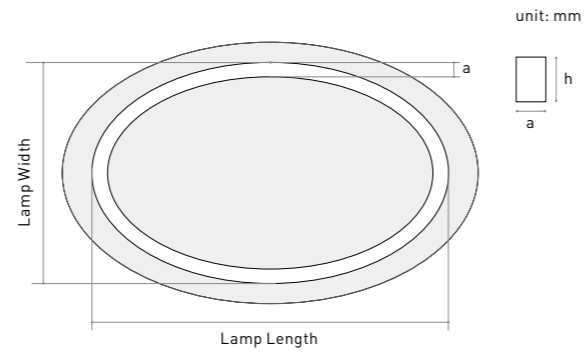

Oval | Hat

COLOURS Choose from three color libraries

Acoustic Click to library   **Profile** Click to library

HL-04   HL-05   HL-06   Silver   Black   White

BASIC PARAMETER

Lighting direction	UP&Down , Down
Installation	Pendant , Ceiling , Recessed , Wall mounted
Beam angle	PC:105° , M1:72° , M2:70°
Light efficiency	100lm/W
Optic	DF , M1 , M2
CCT	2400-6500K , RGB , RGBW
DIMMING	Non , Dali , Push , Triac , 0-10V , Remote , Tunable
Input voltage	200-240V , 100-277V
CRI	>80 , >90 , >95
Warranty	5 Years
Certification	

LAMPS PARAMETER

a(mm)	Length(mm)	Width(mm)	Power (w)	Luminous (lm)
40	900	556	15	1500
40	1050	650	20	2000
60	900	556	30	3000

*Not included texture shell size , Lumens @ 4000K , CRI>80 , PC , Down lighting

PROFILE

a(mm)	25	35	40	50	60	70	80	90	100	110	120
h(mm)	25	35	40	60	80	100	120	150	200		

Eye | Wrapped

COLOURS Choose from three color libraries

Acoustic Click to library   **Texture** Click to library   **Profile** Click to library

HL-04   HL-05   HL-06   TE-03   TE-04   TE-05   Silver   Black   White

BASIC PARAMETER

Lighting direction	UP&Down , Down
Installation	Pendant , Ceiling , Wall mounted
Beam angle	PC:105° , M1:72° , M2:70°
Light efficiency	100lm/W
Optic	DF , M1 , M2
CCT	2400-6500K , RGB , RGBW
DIMMING	Non , Dali , Push , Triac , 0-10V , Remote , Tunable
Input voltage	200-240V , 100-277V
CRI	>80 , >90 , >95
Warranty	5 Years
Certification	

LAMPS PARAMETER

a(mm)	Length(mm)	Width(mm)	Power (w)	Luminous (lm)
60	600	229	20	2000
60	900	406	30	3000
60	1200	563	40	4000
60	1500	648	50	5000
60	1800	783	60	6000
60	2000	744	70	7000
60	2400	897	80	8000

*Not included texture shell size , Lumens @ 4000K , CRI>80 , PC , Down lighting

PROFILE

a(mm)	25	35	40	50	60	70	80	90	100	110	120
h(mm)	25	35	40	60	80	100	120	150	200