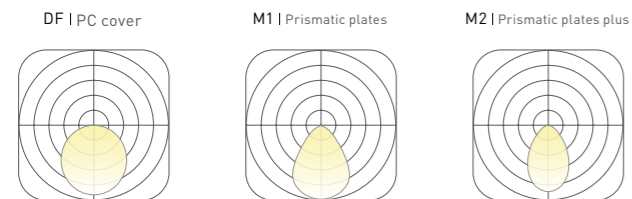

L6080 | Hexagon

COLOURS Choose from three color libraries

Acoustic Click to library: HL-04, HL-05, HL-06

Texture Click to library: TE-03, TE-04, TE-05

Profile Click to library: Silver, Black, White

BASIC PARAMETER

Lighting direction	Down&Inner , UP&Down
Installation	Pendant , Ceiling , Recessed , Wall mounted
Beam angle	PC:105° , M1:72° , M2:70°
Light efficiency	60-80lm/W
Profile	W60mm*H80mm
Power	20 W/m
Optic	DF , M1 , M2
CCT	2400-6500K , RGB , RGBW
DIMMING	Non , Dali , Push , Triac , 0-10V , Remote , Tunable
Input voltage	200-240V , 100-277V
CRI	>80 , >90 , >95
Warranty	5 Years
Certification	CB CE RoHS DALI FREE

LAMPS PARAMETER

Model	Length(mm)	Width(mm)	Power (w)	Luminous (lm)
L6080	600	519	25+6	1860
L6080	750	649	30+7.5	2250
L6080	900	779	30+7.5	2250
L6080	1050	909	45+11	3360
L6080	1200	1039	60+15	4500

*Lumens @ 4000K , CRI>80 , PC , Down&Inner

L6080 | Rhombus

COLOURS Choose from three color libraries

Acoustic Click to library: HL-04, HL-05, HL-06

Texture Click to library: TE-03, TE-04, TE-05

Profile Click to library: Silver, Black, White

BASIC PARAMETER

Lighting direction	Down&Inner , UP&Down
Installation	Pendant , Ceiling , Recessed , Wall mounted
Beam angle	PC:105° , M1:72° , M2:70°
Light efficiency	60-80lm/W
Profile	W60mm*H80mm
Power	20 W/m
Optic	DF , M1 , M2
CCT	2400-6500K , RGB , RGBW
DIMMING	Non , Dali , Push , Triac , 0-10V , Remote , Tunable
Input voltage	200-240V , 100-277V
CRI	>80 , >90 , >95
Warranty	5 Years
Certification	CB CE RoHS DALI FREE

LAMPS PARAMETER

Model	Length(mm)	Width(mm)	Power (w)	Luminous (lm)
L6080	848	489	30+7.5	2250
L6080	1200	692	50+12.5	3750

*Lumens @ 4000K , CRI>80 , PC , Down&Inner