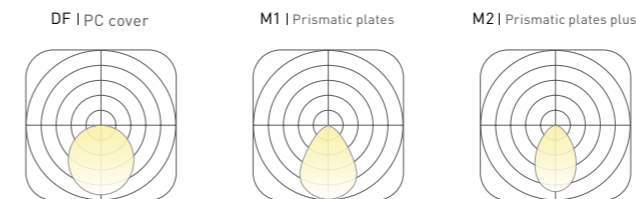

Galaxy | Wrapped

COLOURS Choose from three color libraries

Acoustic Click to library: HL-04, HL-05, HL-06

Texture Click to library: TE-03, TE-04, TE-05

Profile Click to library: Silver, Black, White

BASIC PARAMETER

Lighting direction	Down
Installation	Pendant, Ceiling, Wall mounted
Beam angle	PC:105°, M1:72°, M2:70°
Light efficiency	100lm/W
Lamp height	60-200mm
Optic	DF, M1, M2
CCT	2400-6500K, RGB, RGBW
DIMMING	Non, Dali, Push, Triac, 0-10V, Remote, Tunable
Input voltage	200-240V, 100-277V
CRI	>80, >90, >95
Warranty	5 Years
Certification	CB CE ENEC RoHS DALI DIMMER FREE

LAMPS PARAMETER

Length(mm)	Width(mm)	Power (w)	Luminous (lm)
600	559	30	3000
900	833	60	6000
1200	1099	100	10000

*Not included texture shell size, Lumens @ 4000K, CRI>80, PC

Libra | Wrapped

COLOURS Choose from three color libraries

Acoustic Click to library: HL-04, HL-05, HL-06

Texture Click to library: TE-03, TE-04, TE-05

Profile Click to library: Silver, Black, White

BASIC PARAMETER

Lighting direction	Down
Installation	Pendant, Ceiling, Wall mounted
Beam angle	PC:105°, M1:72°, M2:70°
Light efficiency	100lm/W
Lamp height	60-200mm
Optic	DF, M1, M2
CCT	2400-6500K, RGB, RGBW
DIMMING	Non, Dali, Push, Triac, 0-10V, Remote, Tunable
Input voltage	200-240V, 100-277V
CRI	>80, >90, >95
Warranty	5 Years
Certification	CB CE ENEC RoHS DALI DIMMER FREE

LAMPS PARAMETER

Length(mm)	Width(mm)	Power (w)	Luminous (lm)
330	165	8	800
370	185	10	1000
520	260	18	1800
540	270	20	2000
660	330	30	3000
780	390	40	4000
820	410	45	4500
940	470	60	6000
1200	600	100	10000

*Not included texture shell size, Lumens @ 4000K, CRI>80, PC