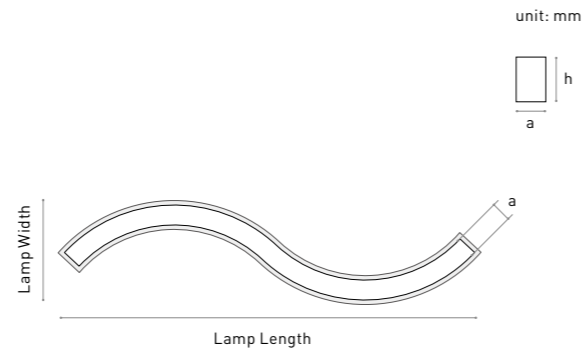

S | Wrapped

COLOURS Choose from three color libraries

Acoustic Click to library: HL-04, HL-05, HL-06

Texture Click to library: TE-03, TE-04, TE-05

Profile Click to library: Silver, Black, White

BASIC PARAMETER

Lighting direction	UP&Down , Down
Installation	Pendant , Ceiling , Wall mounted
Beam angle	PC:105° , M1:72° , M2:70°
Light efficiency	100lm/W
Optic	DF , M1 , M2
CCT	2400-6500K , RGB , RGBW
DIMMING	Non , Dali , Push , Triac , 0-10V , Remote , Tunable
Input voltage	200-240V , 100-277V
CRI	>80 , >90 , >95
Warranty	5 Years
Certification	CB CE A RoHS DALI ENERGY FREE

LAMPS PARAMETER

a(mm)	Length(mm)	Width(mm)	Power (w)	Luminous (lm)
40	610	118	5	500
40	820	148	7.5	750
40	1250	270	13	1300
60	600	131	10	1000
60	895	173	15	1500
80	910	190	15	1500

*Not included texture shell size , Lumens @ 4000K , CRI>80 , PC , Down lighting

PROFILE

a(mm)	25	35	40	50	60	70	80	90	100	110	120
h(mm)	25	35	40	60	80	100	120	150	200