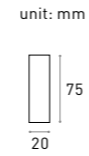

Indirect | L2075

COLOURS Choose from three color libraries

Acoustic Click to library: HL-04, HL-05, HL-06

Texture Click to library: TE-03, TE-04, TE-05

Profile Click to library: Silver, Black, White

BASIC PARAMETER

Lighting direction	Inner , Outer
Installation	Pendant , Ceiling , Wall mounted
Beam angle	PC:105° , M1:72° , M2:70°
Light efficiency	40-80lm/W
Power	20 W/m
Optic	DF , M1 , M2
CCT	2400-6500K , RGB , RGBW
DIMMING	Non , Dali , Push , Triac , 0-10V , Remote , Tunable
Input voltage	200-240V , 100-277V
CRI	>80 , >90 , >95
Warranty	5 Years
Certification	CB CE ENEC RoHS DALI DIMMER FREE

LAMPS PARAMETER

Model	Diameter(mm)	Power (w)	Luminous (lm)
L2075	480	38	1520
L2075	640	50	2000
L2075	800	63	2500
L2075	960	75	3000
L2075	1120	88	3500

*Lumens @ 4000K , CRI>80 , PC , Inner

Indirect | L60100

COLOURS Choose from three color libraries

Acoustic Click to library: HL-04, HL-05, HL-06

Texture Click to library: TE-03, TE-04, TE-05

Profile Click to library: Silver, Black, White

BASIC PARAMETER

Lighting direction	Inner , Outer
Installation	Pendant , Ceiling , Wall mounted
Beam angle	PC:105° , M1:72° , M2:70°
Light efficiency	40-80lm/W
Power	30 W/m
Optic	DF , M1 , M2
CCT	2400-6500K , RGB , RGBW
DIMMING	Non , Dali , Push , Triac , 0-10V , Remote , Tunable
Input voltage	200-240V , 100-277V
CRI	>80 , >90 , >95
Warranty	5 Years
Certification	CB CE ENEC RoHS DALI DIMMER FREE

LAMPS PARAMETER

Model	Diameter(mm)	Power (w)	Luminous (lm)
L60100	480	46	1840
L60100	640	60	2400
L60100	800	76	3040
L60100	960	90	3600
L60100	1120	106	4240

*Lumens @ 4000K , CRI>80 , PC , Inner