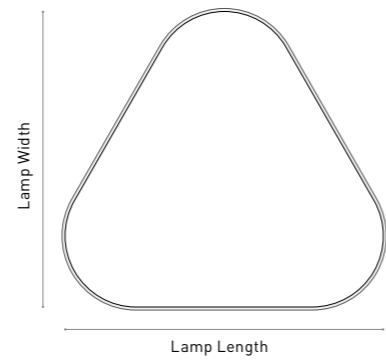

Galaxy | Wrapped

COLOURS Choose from three color libraries

Acoustic Click to library: HL-04, HL-05, HL-06

Texture Click to library: TE-03, TE-04, TE-05

Profile Click to library: Silver, Black, White

BASIC PARAMETER

Lighting direction	Down
Installation	Pendant, Ceiling, Wall mounted
Beam angle	PC:105°, M1:72°, M2:70°
Light efficiency	100lm/W
Lamp height	60-200mm
Optic	DF, M1, M2
CCT	2400-6500K, RGB, RGBW
DIMMING	Non, Dali, Push, Triac, 0-10V, Remote, Tunable
Input voltage	200-240V, 100-277V
CRI	>80, >90, >95
Warranty	5 Years
Certification	CB CE ENEC RoHS DALI DIMMER FREE

LAMPS PARAMETER

Length(mm)	Width(mm)	Power (w)	Luminous (lm)
600	559	30	3000
900	833	60	6000
1200	1099	100	10000

*Not included texture shell size, Lumens @ 4000K, CRI>80, PC