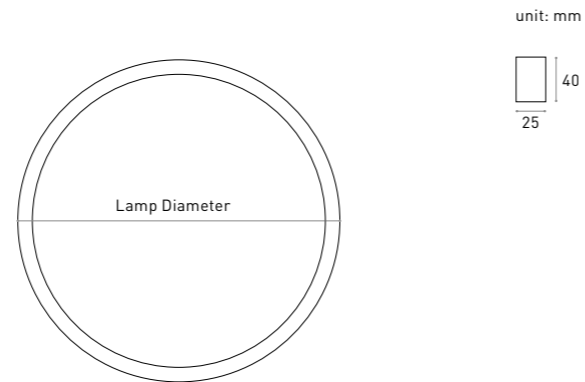

Indirect | L2540

COLOURS Choose from three color libraries

Acoustic Click to library: HL-04, HL-05, HL-06

Texture Click to library: TE-03, TE-04, TE-05

Profile Click to library: Silver, Black, White

BASIC PARAMETER

Lighting direction	Inner , Outer
Installation	Pendant , Ceiling , Wall mounted
Beam angle	PC:105° , M1:72° , M2:70°
Light efficiency	40-80lm/W
Power	10 W/m
Optic	DF , M1 , M2
CCT	2400-6500K , RGB , RGBW
DIMMING	Non , Dali , Push , Triac , 0-10V , Remote , Tunable
Input voltage	200-240V , 100-277V
CRI	>80 , >90 , >95
Warranty	5 Years
Certification	CB CE ENEC RoHS DALI DIMMER FREE

LAMPS PARAMETER

Model	Diameter(mm)	Power (w)	Luminous (lm)
L2540	480	23	900
L2540	640	30	1200
L2540	800	38	1500
L2540	960	45	1800
L2540	1120	53	2100

*Lumens @ 4000K , CRI>80 , PC , Inner