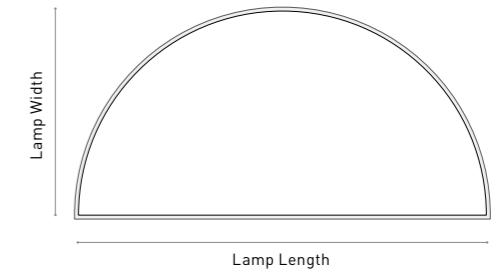

LAMPS PARAMETER

Length(mm)	Width(mm)	Power (w)	Luminous (lm)
600	559	30	3000
900	833	60	6000
1200	1099	100	10000

*Not included texture shell size, Lumens @ 4000K, CRI>80, PC

Libra | Wrapped

COLOURS Choose from three color libraries