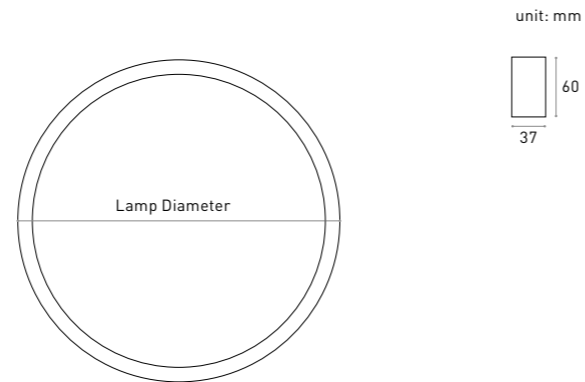

Indirect | L3760

COLOURS Choose from three color libraries

Acoustic Click to library: HL-04, HL-05, HL-06

Texture Click to library: TE-03, TE-04, TE-05

Profile Click to library: Silver, Black, White

BASIC PARAMETER

Lighting direction	Inner , Outer
Installation	Pendant , Ceiling , Wall mounted
Beam angle	PC:105° , M1:72° , M2:70°
Light efficiency	40-80lm/W
Power	20 W/m
Optic	DF , M1 , M2
CCT	2400-6500K , RGB , RGBW
DIMMING	Non , Dali , Push , Triac , 0-10V , Remote , Tunable
Input voltage	200-240V , 100-277V
CRI	>80 , >90 , >95
Warranty	5 Years
Certification	CB CE ENEC RoHS DALI DIMMER FREE

LAMPS PARAMETER

Model	Diameter(mm)	Power (w)	Luminous (lm)
L3760	480	38	1520
L3760	640	50	2000
L3760	800	63	2500
L3760	960	75	3000
L3760	1120	88	3500

*Lumens @ 4000K , CRI>80 , PC , Inner