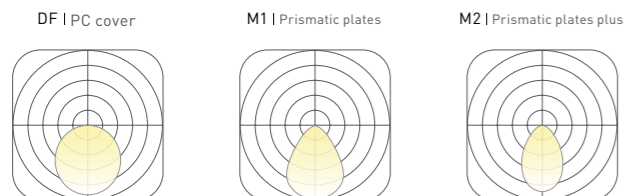

Scorpio | Wrapped

COLOURS Choose from three color libraries

Acoustic Click to library: HL-04, HL-05, HL-06

Texture Click to library: TE-03, TE-04, TE-05

Profile Click to library: Silver, Black, White

BASIC PARAMETER

Lighting direction	Down
Installation	Pendant, Ceiling, Wall mounted
Beam angle	PC:105°, M1:72°, M2:70°
Light efficiency	100lm/W
Lamp height	60-200mm
Optic	DF, M1, M2
CCT	2400-6500K, RGB, RGBW
DIMMING	Non, Dali, Push, Triac, 0-10V, Remote, Tunable
Input voltage	200-240V, 100-277V
CRI	>80, >90, >95
Warranty	5 Years
Certification	CB CE ENEC RoHS DALI DIMMER FREE

LAMPS PARAMETER

Length(mm)	Power (w)	Luminous (lm)
600	60	6000
780	100	10000
820	110	11000
900	130	13000
952	150	15000
1036	180	18000
1080	190	19000
1120	210	21000
1200	240	24000

*Not included texture shell size, Lumens @ 4000K, CRI>80, PC

Sagittarius | Wrapped

COLOURS Choose from three color libraries

Acoustic Click to library: HL-04, HL-05, HL-06

Texture Click to library: TE-03, TE-04, TE-05

Profile Click to library: Silver, Black, White

BASIC PARAMETER

Lighting direction	Down
Installation	Pendant, Ceiling, Wall mounted
Beam angle	PC:105°, M1:72°, M2:70°
Light efficiency	100lm/W
Lamp height	60-200mm
Optic	DF, M1, M2
CCT	2400-6500K, RGB, RGBW
DIMMING	Non, Dali, Push, Triac, 0-10V, Remote, Tunable
Input voltage	200-240V, 100-277V
CRI	>80, >90, >95
Warranty	5 Years
Certification	CB CE ENEC RoHS DALI DIMMER FREE

LAMPS PARAMETER

Length(mm)	Width(mm)	Power (w)	Luminous (lm)
617	356	20	2000
697	402	25	2500
849	490	35	3500
1024	591	50	5000
1200	693	70	70000

*Not included texture shell size, Lumens @ 4000K, CRI>80, PC