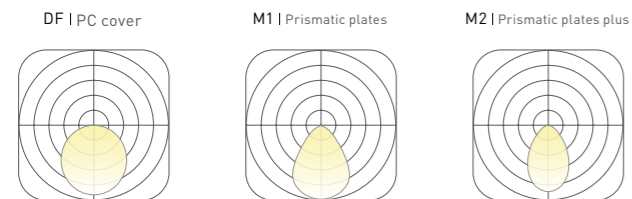

Leo | Hat

COLOURS Choose from three color libraries

Acoustic Click to library   **Profile** Click to library

HL-04   HL-05   HL-06   Silver   Black   White

BASIC PARAMETER

Lighting direction	Down
Installation	Pendant , Ceiling , Recessed , Wall mounted
Beam angle	PC:105° , M1:72° , M2:70°
Light efficiency	100lm/W
Lamp hight	60-200mm
Optic	DF , M1 , M2
CCT	2400-6500K , RGB , RGBW
DIMMING	Non , Dali , Push , Triac , 0-10V , Remote , Tunable
Input voltage	200-240V , 100-277V
CRI	>80 , >90 , >95
Warranty	5 Years
Certification	CB CE ENEC RoHS DALI DIMMER FREE

LAMPS PARAMETER

Length(mm)	Width(mm)	Power (w)	Luminous (lm)
466	404	25	2500
616	534	40	4000
812	703	75	7500
916	793	90	9000
1066	923	120	12000

*Not included texture shell size , Lumens @ 4000K , CRI>80 , PC

Vrigo | Hat

COLOURS Choose from three color libraries

Acoustic Click to library   **Profile** Click to library

HL-04   HL-05   HL-06   Silver   Black   White

BASIC PARAMETER

Lighting direction	Down
Installation	Pendant , Ceiling , Recessed , Wall mounted
Beam angle	PC:105° , M1:72° , M2:70°
Light efficiency	100lm/W
Lamp hight	60-200mm
Optic	DF , M1 , M2
CCT	2400-6500K , RGB , RGBW
DIMMING	Non , Dali , Push , Triac , 0-10V , Remote , Tunable
Input voltage	200-240V , 100-277V
CRI	>80 , >90 , >95
Warranty	5 Years
Certification	CB CE ENEC RoHS DALI DIMMER FREE

LAMPS PARAMETER

Length(mm)	Power (w)	Luminous (lm)
480	40	4000
520	50	5000
600	60	6000
900	140	14000

*Not included texture shell size , Lumens @ 4000K , CRI>80 , PC