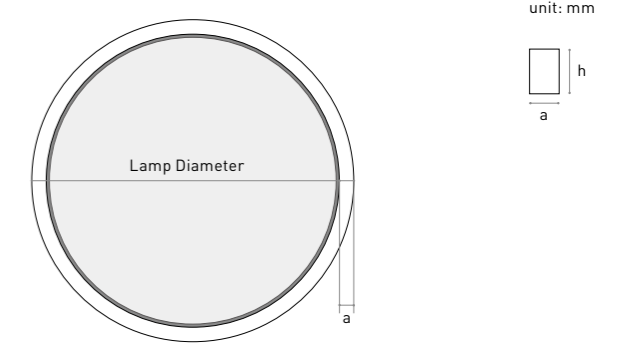

Circle | Filled

COLOURS Choose from three color libraries

Acoustic Click to library: HL-04, HL-05, HL-06

Texture Click to library: TE-03, TE-04, TE-05

Profile Click to library: Silver, Black, White

BASIC PARAMETER

Lighting direction	UP&Down , Down
Installation	Pendant , Ceiling , Wall mounted
Beam angle	PC:105° , M1:72° , M2:70°
Light efficiency	100lm/W
Optic	DF , M1 , M2
CCT	2400-6500K , RGB , RGBW
DIMMING	Non , Dali , Push , Triac , 0-10V , Remote , Tunable
Input voltage	200-240V , 100-277V
CRI	>80 , >90 , >95
Warranty	5 Years
Certification	CB CE RoHS DALI DIMMER FREE

LAMPS PARAMETER

a(mm)	Diameter(mm)	Power (w)	Luminous (lm)
40	450	10	1000
40	600	15	1500
40	740	20	2000
40	900	25	2500
40	1000	30	3000
40	1200	35	3500
60	450	20	2000
60	660	30	3000
60	900	40	4000
60	1060	50	5000
60	1200	60	6000
80	680	30	3000
80	900	50	5000
80	1200	80	8000

*Not included texture shell size , Lumens @ 4000K , CRI>80 , PC , Down lighting

BASIC PARAMETER

Lighting direction	UP&Down , Down
Installation	Pendant , Ceiling , Recessed , Wall mounted
Beam angle	PC:105° , M1:72° , M2:70°
Light efficiency	100lm/W
Optic	DF , M1 , M2
CCT	2400-6500K , RGB , RGBW
DIMMING	Non , Dali , Push , Triac , 0-10V , Remote , Tunable
Input voltage	200-240V , 100-277V
CRI	>80 , >90 , >95
Warranty	5 Years
Certification	CB CE RoHS DALI DIMMER FREE

LAMPS PARAMETER

a(mm)	Diameter(mm)	Power (w)	Luminous (lm)
40	450	10	1000
40	600	15	1500
40	740	20	2000
40	900	25	2500
40	1000	30	3000
40	1200	35	3500
60	450	20	2000
60	660	30	3000
60	900	40	4000
60	1060	50	5000
60	1200	60	6000
80	680	30	3000
80	900	50	5000
80	1200	80	8000

* Lumens @ 4000K , CRI>80 , PC , Down lighting