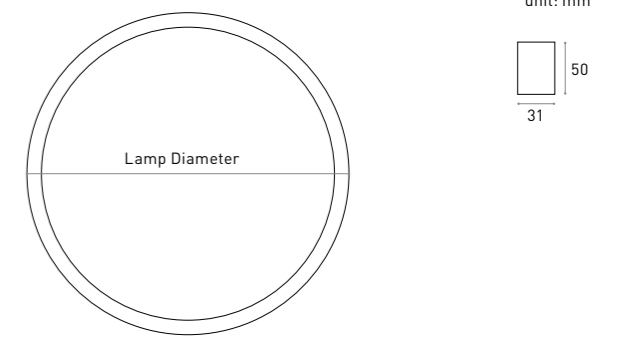

Indirect | L3150

COLOURS Choose from three color libraries

Acoustic Click to library: HL-04, HL-05, HL-06

Texture Click to library: TE-03, TE-04, TE-05

Profile Click to library: Silver, Black, White

BASIC PARAMETER

Lighting direction	Inner , Outer
Installation	Pendant , Ceiling , Wall mounted
Beam angle	PC:105° , M1:72° , M2:70°
Light efficiency	40-80lm/W
Power	10 W/m
Optic	DF , M1 , M2
CCT	2400-6500K , RGB , RGBW
DIMMING	Non , Dali , Push , Triac , 0-10V , Remote , Tunable
Input voltage	200-240V , 100-277V
CRI	>80 , >90 , >95
Warranty	5 Years
Certification	CB CE ENEC RoHS DALI DIMMER FREE

LAMPS PARAMETER

Model	Diameter(mm)	Power (w)	Luminous (lm)
L2555	480	23	900
L2555	640	30	1200
L2555	800	38	1500
L2555	960	45	1800
L2555	1120	53	2100

*Lumens @ 4000K , CRI>80 , PC , Inner

BASIC PARAMETER

Lighting direction	Inner , Outer
Installation	Pendant , Ceiling , Wall mounted
Beam angle	PC:105° , M1:72° , M2:70°
Light efficiency	40-80lm/W
Power	15 W/m
Optic	DF , M1 , M2
CCT	2400-6500K , RGB , RGBW
DIMMING	Non , Dali , Push , Triac , 0-10V , Remote , Tunable
Input voltage	200-240V , 100-277V
CRI	>80 , >90 , >95
Warranty	5 Years
Certification	CB CE ENEC RoHS DALI DIMMER FREE

LAMPS PARAMETER

Model	Diameter(mm)	Power (w)	Luminous (lm)
L3150	480	30	1200
L3150	640	40	1600
L3150	800	50	2000
L3150	960	60	2400
L3150	1120	70	2800

*Lumens @ 4000K , CRI>80 , PC , Inner