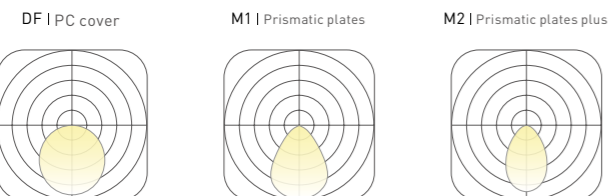

Indirect | L2555

COLOURS Choose from three color libraries

Acoustic Click to library: HL-04, HL-05, HL-06

Texture Click to library: TE-03, TE-04, TE-05

Profile Click to library: Silver, Black, White

Indirect | L3150

COLOURS Choose from three color libraries

Acoustic Click to library: HL-04, HL-05, HL-06

Texture Click to library: TE-03, TE-04, TE-05

Profile Click to library: Silver, Black, White

BASIC PARAMETER

Lighting direction	Inner , Outer
Installation	Pendant , Ceiling , Wall mounted
Beam angle	PC:105° , M1:72° , M2:70°
Light efficiency	40-80lm/W
Power	10 W/m
Optic	DF , M1 , M2
CCT	2400-6500K , RGB , RGBW
DIMMING	Non , Dali , Push , Triac , 0-10V , Remote , Tunable
Input voltage	200-240V , 100-277V
CRI	>80 , >90 , >95
Warranty	5 Years
Certification	CB CE ENEC RoHS DALI DIMMER FREE

LAMPS PARAMETER

Model	Diameter(mm)	Power (w)	Luminous (lm)
L2555	480	23	900
L2555	640	30	1200
L2555	800	38	1500
L2555	960	45	1800
L2555	1120	53	2100

*Lumens @ 4000K , CRI>80 , PC , Inner

BASIC PARAMETER

Lighting direction	Inner , Outer
Installation	Pendant , Ceiling , Wall mounted
Beam angle	PC:105° , M1:72° , M2:70°
Light efficiency	40-80lm/W
Power	15 W/m
Optic	DF , M1 , M2
CCT	2400-6500K , RGB , RGBW
DIMMING	Non , Dali , Push , Triac , 0-10V , Remote , Tunable
Input voltage	200-240V , 100-277V
CRI	>80 , >90 , >95
Warranty	5 Years
Certification	CB CE ENEC RoHS DALI DIMMER FREE

LAMPS PARAMETER

Model	Diameter(mm)	Power (w)	Luminous (lm)
L3150	480	30	1200
L3150	640	40	1600
L3150	800	50	2000
L3150	960	60	2400
L3150	1120	70	2800

*Lumens @ 4000K , CRI>80 , PC , Inner