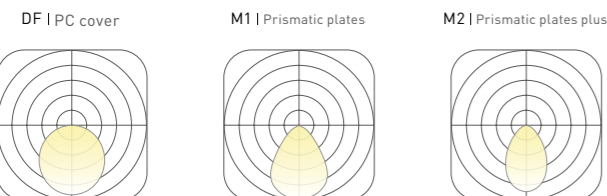

Decoration | Belief

COLOURS Choose from three color libraries

Acoustic Click to library: HL-04, HL-05, HL-06

Texture Click to library: TE-03, TE-04, TE-05

Profile Click to library: Silver, Black, White

BASIC PARAMETER

Lighting direction	Inner
Installation	Pendant, Ceiling, Recessed, Wall mounted
Beam angle	PC:105°, M1:72°, M2:70°
Light efficiency	40-80lm/W
Lamp height	40/50/55/60/100mm
Optic	DF, M1, M2
CCT	2400-6500K, RGB, RGBW
DIMMING	Non, Dali, Push, Triac, 0-10V, Remote, Tunable
Input voltage	200-240V, 100-277V
CRI	>80, >90, >95
Warranty	5 Years
Certification	CB CE ENEC RoHS DALI DIMMER FREE

LAMPS PARAMETER

a(mm)	b(mm)	Length(mm)	Power (w)	Luminous (lm)
25	40	911	30	1200
25	40	1200	40	1600
25	55	911	30	1200
25	55	1200	40	1600
31	50	911	45	1800
31	50	1200	60	2400
37	60	911	60	2400
37	60	1200	80	3200

*Lumens @ 4000K, CRI>80, PC

Decoration | Circle

COLOURS Choose from three color libraries

Acoustic Click to library: HL-04, HL-05, HL-06

Texture Click to library: TE-03, TE-04, TE-05

Profile Click to library: Silver, Black, White

BASIC PARAMETER

Lighting direction	Inner
Installation	Pendant, Ceiling, Recessed, Wall mounted
Beam angle	PC:105°, M1:72°, M2:70°
Light efficiency	40-80lm/W
Lamp height	40/50/55/60/100mm
Optic	DF, M1, M2
CCT	2400-6500K, RGB, RGBW
DIMMING	Non, Dali, Push, Triac, 0-10V, Remote, Tunable
Input voltage	200-240V, 100-277V
CRI	>80, >90, >95
Warranty	5 Years
Certification	CB CE ENEC RoHS DALI DIMMER FREE

LAMPS PARAMETER