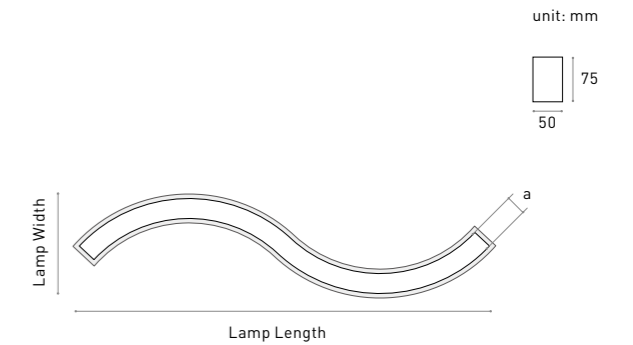

Lens | S

COLOURS Choose from three color libraries

Acoustic Click to library: HL-04, HL-05, HL-06

Texture Click to library: TE-03, TE-04, TE-05

Profile Click to library: Silver, Black, White

BASIC PARAMETER

Lighting direction	UP&Down , Down
Installation	Pendant , Ceiling , Wall mounted
Beam angle	PC:105° , M1:72° , M2:70°
Light efficiency	100lm/W
Optic	DF , M1 , M2
CCT	2400~6500K , RGB , RGBW
DIMMING	Non , Dali , Push , Triac , 0-10V , Remote , Tunable
Input voltage	200-240V , 100-277V
CRI	>80 , >90 , >95
Warranty	5 Years
Certification	CB CE A RoHS DALI DIMMER FREE

LAMPS PARAMETER

a(mm)	Length(mm)	Width(mm)	Power (w)	Luminous (lm)
50	600	131	10	1000
50	895	173	15	1500
50	1510	333	27	2700
50	1785	388	34	3400
50	2030	435	40	4000
50	2165	353	40	4000
50	2590	413	55	5500
50	2875	453	60	6000

*Not included texture shell size , Lumens @ 4000K , CRI>80 , PC , Down lighting