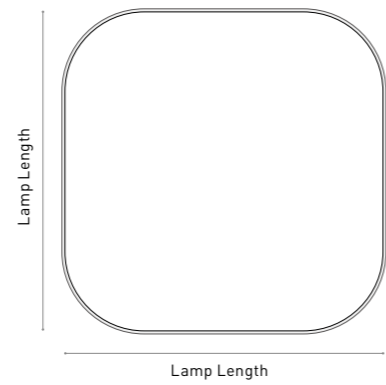

Scorpio | Wrapped

COLOURS Choose from three color libraries

Acoustic Click to library: HL-04, HL-05, HL-06

Texture Click to library: TE-03, TE-04, TE-05

Profile Click to library: Silver, Black, White

BASIC PARAMETER

Lighting direction	Down
Installation	Pendant, Ceiling, Wall mounted
Beam angle	PC:105°, M1:72°, M2:70°
Light efficiency	100lm/W
Lamp height	60-200mm
Optic	DF, M1, M2
CCT	2400-6500K, RGB, RGBW
DIMMING	Non, Dali, Push, Triac, 0-10V, Remote, Tunable
Input voltage	200-240V, 100-277V
CRI	>80, >90, >95
Warranty	5 Years
Certification	CB CE ENEC RoHS DALI DIMMER FREE

LAMPS PARAMETER

Length(mm)	Power (w)	Luminous (lm)
600	60	6000
780	100	10000
820	110	11000
900	130	13000
952	150	15000
1036	180	18000
1080	190	19000
1120	210	21000
1200	240	24000

*Not included texture shell size, Lumens @ 4000K, CRI>80, PC