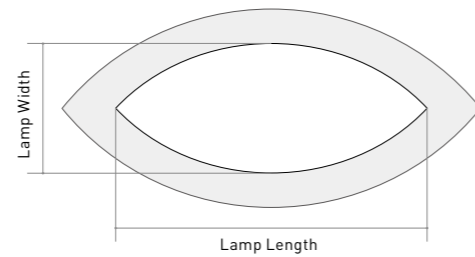

Capricon | Hat

COLOURS Choose from three color libraries

Acoustic [Click to library](#)   **Profile** [Click to library](#)

HL-04 HL-05 HL-06   Silver Black White

BASIC PARAMETER

Lighting direction	Down
Installation	Pendant , Ceiling , Recessed , Wall mounted
Beam angle	PC:105° , M1:72° , M2:70°
Light efficiency	100lm/W
Lamp hight	60-200mm
Optic	DF , M1 , M2
CCT	2400-6500K , RGB , RGBW
DIMMING	Non , Dali , Push , Triac , 0-10V , Remote , Tunable
Input voltage	200-240V , 100-277V
CRI	>80 , >90 , >95
Warranty	5 Years
Certification	CB CE ENEC RoHS DALI DIMMER FREE

LAMPS PARAMETER

Length(mm)	Width(mm)	Power (w)	Luminous (lm)
600	229	16	1600
737	290	25	2500
900	406	45	4500
1044	447	55	5500

*Not included texture shell size , Lumens @ 4000K , CRI>80 , PC