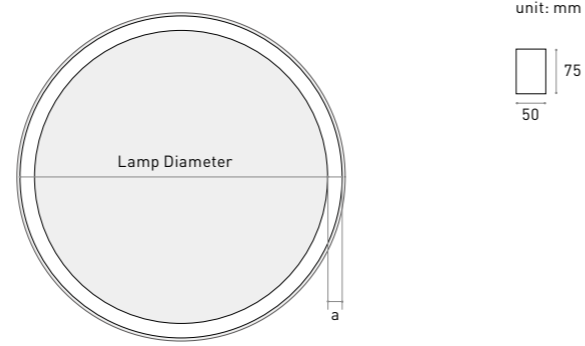

Lens | Circle

COLOURS Choose from three color libraries

Acoustic Click to library: HL-04, HL-05, HL-06

Texture Click to library: TE-03, TE-04, TE-05

Profile Click to library: Silver, Black, White

BASIC PARAMETER

Lighting direction	UP&Down , Down
Installation	Pendant , Ceiling , Recessed , Wall mounted
Beam angle	PC:105° , M1:72° , M2:70°
Light efficiency	100lm/W
Optic	DF , M1 , M2
CCT	2400-6500K , RGB , RGBW
DIMMING	Non , Dali , Push , Triac , 0-10V , Remote , Tunable
Input voltage	200-240V , 100-277V
CRI	>80 , >90 , >95
Warranty	5 Years
Certification	CB CE A RoHS DALI DIMMER FREE

LAMPS PARAMETER

a(mm)	Diameter(mm)	Power (w)	Luminous (lm)
50	450	20	2000
50	600	30	3000
50	900	40	4000
50	1000	50	5000
50	1200	60	6000

*Lumens @ 4000K , CRI>80 , PC , Down lighting