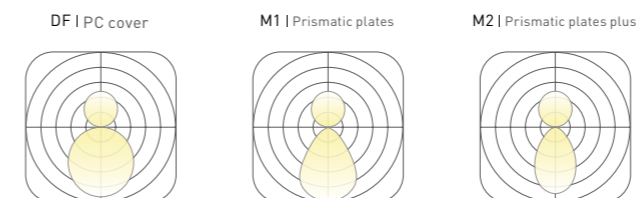

Lens | Line

COLOURS Choose from three color libraries

Acoustic Click to library: HL-04, HL-05, HL-06

Texture Click to library: TE-03, TE-04, TE-05

Profile Click to library: Silver, Black, White

BASIC PARAMETER

Lighting direction	UP&Down , Down
Installation	Pendant , Ceiling , Wall mounted
Beam angle	PC:105° , M1:72° , M2:70°
Lamp hight	60-200mm
Light efficiency	100lm/W
Optic	DF , M1 , M2
CCT	2400~6500K , RGB , RGBW
DIMMING	Non , Dali , Push , Triac , 0-10V , Remote , Tunable
Input voltage	200-240V , 100-277V
CRI	>80 , >90 , >95
Warranty	5 Years
Certification	CB CE A RoHS DALI DIMMER FREE

LAMPS PARAMETER

a(mm)	Length(mm)	Power (w)	Luminous (lm)
50	500	9	900
50	600	10	1000
50	900	16	1600
50	1000	17	1700
50	1200	21	2100
50	1500	26	2600
50	1800	31	3100
50	2000	35	3500

*Not included texture shell size , Lumens @ 4000K , CRI>80 , PC , Down lighting

Lens | S

COLOURS Choose from three color libraries

Acoustic Click to library: HL-04, HL-05, HL-06

Texture Click to library: TE-03, TE-04, TE-05

Profile Click to library: Silver, Black, White

BASIC PARAMETER

Lighting direction	UP&Down , Down
Installation	Pendant , Ceiling , Wall mounted
Beam angle	PC:105° , M1:72° , M2:70°
Light efficiency	100lm/W
Optic	DF , M1 , M2
CCT	2400~6500K , RGB , RGBW
DIMMING	Non , Dali , Push , Triac , 0-10V , Remote , Tunable
Input voltage	200-240V , 100-277V
CRI	>80 , >90 , >95
Warranty	5 Years
Certification	CB CE A RoHS DALI DIMMER FREE

LAMPS PARAMETER

a(mm)	Length(mm)	Width(mm)	Power (w)	Luminous (lm)
50	600	131	10	1000
50	895	173	15	1500
50	1510	333	27	2700
50	1785	388	34	3400
50	2030	435	40	4000
50	2165	353	40	4000
50	2590	413	55	5500
50	2875	453	60	6000

*Not included texture shell size , Lumens @ 4000K , CRI>80 , PC , Down lighting