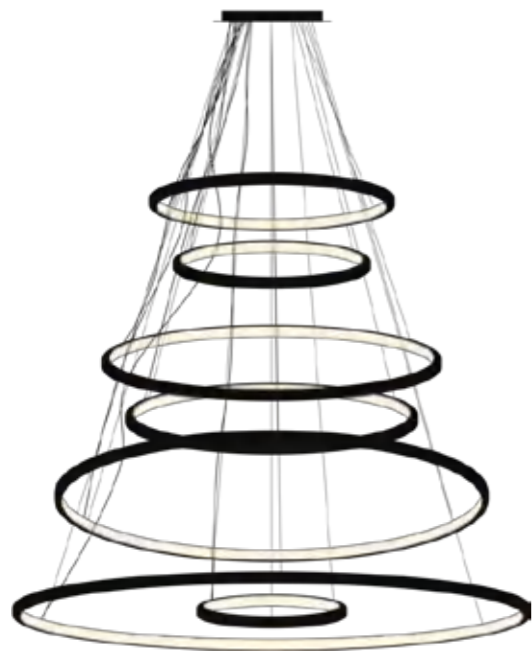

Geometric figure type

More concepts

ETERNITY

TIME

Eg:

Indirect | L2530

COLOURS Choose from three color libraries

Acoustic Click to library: HL-04, HL-05, HL-06