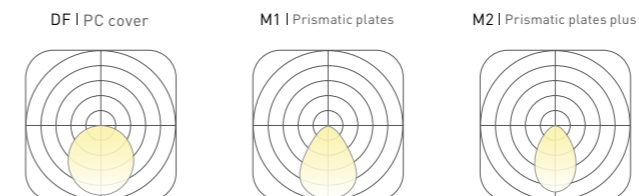

Decoration | Hexagon

COLOURS Choose from three color libraries

Acoustic Click to library: HL-04, HL-05, HL-06

Texture Click to library: TE-03, TE-04, TE-05

Profile Click to library: Silver, Black, White

BASIC PARAMETER

Lighting direction	Inner
Installation	Pendant , Ceiling , Recessed , Wall mounted
Beam angle	PC:105° , M1:72° , M2:70°
Light efficiency	40-80lm/W
Lamp hight	40/50/55/60/100mm
Optic	DF , M1 , M2
CCT	2400-6500K , RGB , RGBW
DIMMING	Non , Dali , Push , Triac , 0-10V , Remote , Tunable
Input voltage	200-240V , 100-277V
CRI	>80 , >90 , >95
Warranty	5 Years
Certification	CB CE ENEC RoHS DALI DIMMER FREE

LAMPS PARAMETER

a(mm)	b(mm)	Length(mm)	Width(mm)	Power (w)	Luminous (lm)
25	40	604	523	18	720
25	40	904	779	28	1120
25	40	1204	1043	36	1440
25	55	604	523	14	560
25	55	904	779	20	800
25	55	1204	1043	28	1120
31	50	604	523	22	880
31	50	904	779	30	1200
31	50	1204	1043	42	1680
37	60	604	523	28	1120
37	60	904	779	40	1600
37	60	1204	1043	56	2240

*Lumens @ 4000K , CRI>80 , PC

Decoration | Oval

COLOURS Choose from three color libraries

Acoustic Click to library: HL-04, HL-05, HL-06

Texture Click to library: TE-03, TE-04, TE-05

Profile Click to library: Silver, Black, White

BASIC PARAMETER

Lighting direction	Inner
Installation	Pendant , Ceiling , Recessed , Wall mounted
Beam angle	PC:105° , M1:72° , M2:70°
Light efficiency	40-80lm/W
Lamp hight	40/50/55/60/100mm
Optic	DF , M1 , M2
CCT	2400-6500K , RGB , RGBW
DIMMING	Non , Dali , Push , Triac , 0-10V , Remote , Tunable
Input voltage	200-240V , 100-277V
CRI	>80 , >90 , >95
Warranty	5 Years
Certification	CB CE ENEC RoHS DALI DIMMER FREE

LAMPS PARAMETER