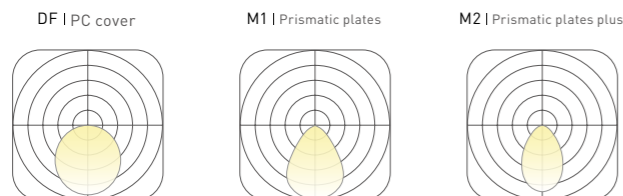

Taurus | Hat

COLOURS Choose from three color libraries

Acoustic [Click to library](#)   **Profile** [Click to library](#)

HL-04 HL-05 HL-06   Silver Black White

BASIC PARAMETER

Lighting direction	Down
Installation	Pendant , Ceiling , Recessed , Wall mounted
Beam angle	PC:105° , M1:72° , M2:70°
Light efficiency	100lm/W
Lamp hight	60-200mm
Optic	DF , M1 , M2
CCT	2400-6500K , RGB , RGBW
DIMMING	Non , Dali , Push , Triac , 0-10V , Remote , Tunable
Input voltage	200-240V , 100-277V
CRI	>80 , >90 , >95
Warranty	5 Years
Certification	

LAMPS PARAMETER

Diameter(mm)	Power (w)	Luminous (lm)
330	15	1500
370	20	2000
520	35	3500
540	40	4000
660	60	6000
780	80	8000
820	90	9000
940	120	12000

*Not included texture shell size , Lumens @ 4000K , CRI>80 , PC

Aries | Hat

COLOURS Choose from three color libraries

Acoustic [Click to library](#)   **Profile** [Click to library](#)

HL-04 HL-05 HL-06   Silver Black White

BASIC PARAMETER

Lighting direction	Down
Installation	Pendant , Ceiling , Recessed , Wall mounted
Beam angle	PC:105° , M1:72° , M2:70°
Light efficiency	100lm/W
Lamp hight	60-200mm
Optic	DF , M1 , M2
CCT	2400-6500K , RGB , RGBW
DIMMING	Non , Dali , Push , Triac , 0-10V , Remote , Tunable
Input voltage	200-240V , 100-277V
CRI	>80 , >90 , >95
Warranty	5 Years
Certification	

LAMPS PARAMETER

Length(mm)	Width(mm)	Power (w)	Luminous (lm)
399	346	12	1200
468	406	16	1600
600	520	30	3000
699	605	40	4000
755	653	45	4500
900	779	60	6000
999	865	70	7000
1055	913	80	8000

*Not included texture shell size , Lumens @ 4000K , CRI>80 , PC