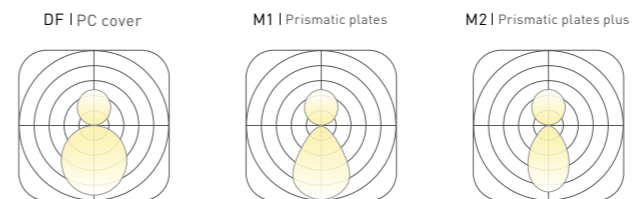

Indirect | L2540

COLOURS Choose from three color libraries

Acoustic Click to library: HL-04, HL-05, HL-06

Texture Click to library: TE-03, TE-04, TE-05

Profile Click to library: Silver, Black, White

BASIC PARAMETER

Lighting direction	Inner , Outer
Installation	Pendant , Ceiling , Wall mounted
Beam angle	PC:105° , M1:72° , M2:70°
Light efficiency	40-80lm/W
Power	10 W/m
Optic	DF , M1 , M2
CCT	2400-6500K , RGB , RGBW
DIMMING	Non , Dali , Push , Triac , 0-10V , Remote , Tunable
Input voltage	200-240V , 100-277V
CRI	>80 , >90 , >95
Warranty	5 Years
Certification	CB CE ENEC RoHS DALI DIMMER FREE

LAMPS PARAMETER

Model	Diameter(mm)	Power (w)	Luminous (lm)
L2540	480	23	900
L2540	640	30	1200
L2540	800	38	1500
L2540	960	45	1800
L2540	1120	53	2100

*Lumens @ 4000K , CRI>80 , PC , Inner

Indirect | L2540 V2.0

COLOURS Choose from three color libraries

Acoustic Click to library: HL-04, HL-05, HL-06

Texture Click to library: TE-03, TE-04, TE-05

Profile Click to library: Silver, Black, White

BASIC PARAMETER

Lighting direction	Inner , Outer
Installation	Pendant , Ceiling , Wall mounted
Beam angle	PC:105° , M1:72° , M2:70°
Light efficiency	40-80lm/W
Power	10 W/m
Optic	DF , M1 , M2
CCT	2400-6500K , RGB , RGBW
DIMMING	Non , Dali , Push , Triac , 0-10V , Remote , Tunable
Input voltage	200-240V , 100-277V
CRI	>80 , >90 , >95
Warranty	5 Years
Certification	CB CE ENEC RoHS DALI DIMMER FREE

LAMPS PARAMETER

Model	Diameter(mm)	Power (w)	Luminous (lm)
L2540	480	23	900
L2540	640	30	1200
L2540	800	38	1500
L2540	960	45	1800
L2540	1120	53	2100

*Lumens @ 4000K , CRI>80 , PC , Inner