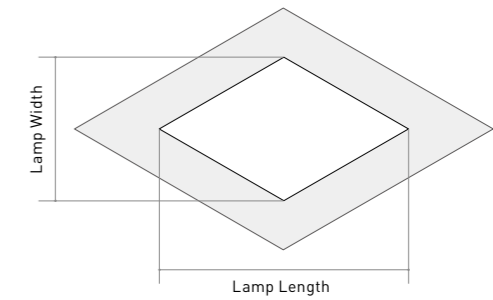

Sagittarius | Hat

COLOURS Choose from three color libraries

Acoustic [Click to library](#)   **Profile** [Click to library](#)

HL-04   HL-05   HL-06   Silver   Black   White

BASIC PARAMETER

Lighting direction	Down
Installation	Pendant , Ceiling , Recessed , Wall mounted
Beam angle	PC:105° , M1:72° , M2:70°
Light efficiency	100lm/W
Lamp hight	60-200mm
Optic	DF , M1 , M2
CCT	2400-6500K , RGB , RGBW
DIMMING	Non , Dali , Push , Triac , 0-10V , Remote , Tunable
Input voltage	200-240V , 100-277V
CRI	>80 , >90 , >95
Warranty	5 Years
Certification	

LAMPS PARAMETER

Length(mm)	Width(mm)	Power (w)	Luminous (lm)
617	356	20	2000
697	402	25	2500
849	490	35	3500
1024	591	50	5000

*Not included texture shell size , Lumens @ 4000K , CRI>80 , PC