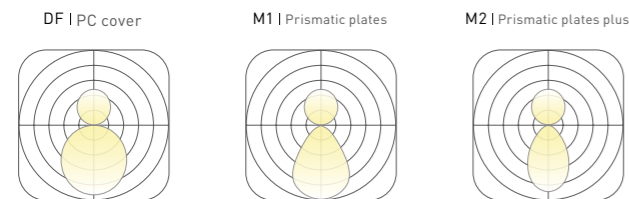

L64120 | Circle

COLOURS Choose from three color libraries

Acoustic Click to library: HL-04, HL-05, HL-06

Texture Click to library: TE-03, TE-04, TE-05

Profile Click to library: Silver, Black, White

BASIC PARAMETER

Lighting direction	Up&Down , Down
Installation	Pendant , Ceiling , Wall mounted
Beam angle	PC:105° , M1:72° , M2:70°
Light efficiency	100lm/W
Profile	W64mm*H120mm
Power	20 W/m
Optic	DF , M1 , M2
CCT	2400-6500K , RGB , RGBW
DIMMING	Non , Dali , Push , Triac , 0-10V , Remote , Tunable
Input voltage	200-240V , 100-277V
CRI	>80 , >90 , >95
Warranty	5 Years
Certification	CB CE ENEC RoHS DALI DIMMER FREE

LAMPS PARAMETER

Model	Diameter(mm)	Power (w)	Luminous (lm)
L64120	454	20	2000
L64120	664	30	3000
L64120	904	40	4000
L64120	1064	50	5000
L64120	1200	60	6000

*Not included texture shell size , Lumens @ 4000K , CRI>80 , PC , Down lighting

LXX80 | Circle

COLOURS Choose from three color libraries

Acoustic Click to library: HL-04, HL-05, HL-06

Texture Click to library: TE-03, TE-04, TE-05

Profile Click to library: Silver, Black, White

BASIC PARAMETER

Lighting direction	Up&Down , Down
Installation	Pendant , Ceiling , Recessed , Wall mounted
Beam angle	PC:105° , M1:72° , M2:70°
Light efficiency	100lm/W
Profile	H80mm
Optic	DF , M1 , M2
CCT	2400-6500K , RGB , RGBW
DIMMING	Non , Dali , Push , Triac , 0-10V , Remote , Tunable
Input voltage	200-240V , 100-277V
CRI	>80 , >90 , >95
Warranty	5 Years
Certification	CB CE ENEC RoHS DALI DIMMER FREE

LAMPS PARAMETER

a(mm)	Diameter(mm)	Power (w)	Luminous (lm)
40	450	10	1000
40	600	15	1500
40	740	20	2000
40	900	25	2500
40	1000	30	3000
40	1200	35	3500
60	450	20	2000
60	660	30	3000
60	900	40	4000
60	1060	50	5000
60	1200	60	6000
80	680	30	3000
80	900	50	5000
80	1200	80	8000

*Lumens @ 4000K , CRI>80 , PC , Down lighting