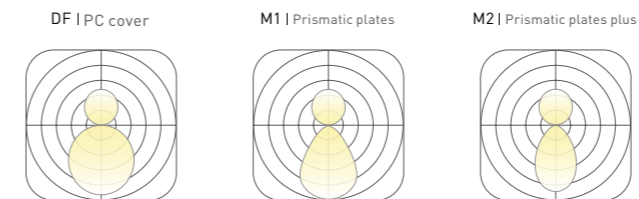

LAMPS PARAMETER

a(mm)	Length(mm)	Power (w)	Luminous (lm)
50	560	12	600
50	840	16	800
50	1120	22	1100
50	1400	28	1400
50	1680	34	1700
50	1960	40	2000
50	2240	44	2200
50	2520	50	2500
50	2800	56	2800
50	3080	62	3100
50	3360	68	3400
50	3640	72	3600
50	3920	78	3900
50	4200	84	4200

*Not included texture shell size , Lumens @ 4000K , CRI>80 , PC , Down lighting