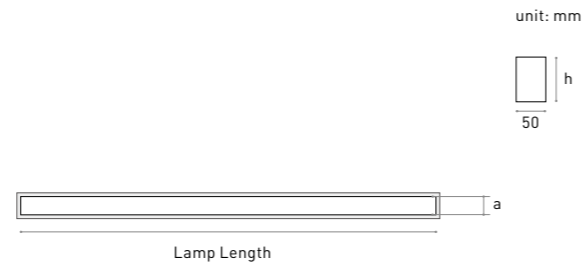

Lens | Line

COLOURS Choose from three color libraries

Acoustic Click to library: HL-04, HL-05, HL-06

Texture Click to library: TE-03, TE-04, TE-05

Profile Click to library: Silver, Black, White

BASIC PARAMETER

Lighting direction	UP&Down , Down
Installation	Pendant , Ceiling , Wall mounted
Beam angle	PC:105° , M1:72° , M2:70°
Lamp hight	60-200mm
Light efficiency	100lm/W
Optic	DF , M1 , M2
CCT	2400~6500K , RGB , RGBW
DIMMING	Non , Dali , Push , Triac , 0-10V , Remote , Tunable
Input voltage	200-240V , 100-277V
CRI	>80 , >90 , >95
Warranty	5 Years
Certification	CB CE A RoHS DALI DIMMER FREE

LAMPS PARAMETER

a(mm)	Length(mm)	Power (w)	Luminous (lm)
50	500	9	900
50	600	10	1000
50	900	16	1600
50	1000	17	1700
50	1200	21	2100
50	1500	26	2600
50	1800	31	3100
50	2000	35	3500

*Not included texture shell size , Lumens @ 4000K , CRI>80 , PC , Down lighting