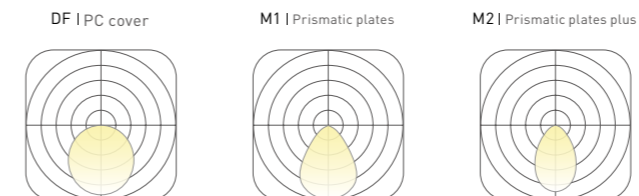

Scorpio | Wrapped

COLOURS Choose from three color libraries

Acoustic Click to library: HL-04, HL-05, HL-06

Texture Click to library: TE-03, TE-04, TE-05

Profile Click to library: Silver, Black, White

BASIC PARAMETER

Lighting direction	Down
Installation	Pendant, Ceiling, Wall mounted
Beam angle	PC:105°, M1:72°, M2:70°
Light efficiency	100lm/W
Lamp height	60-200mm
Optic	DF, M1, M2
CCT	2400-6500K, RGB, RGBW
DIMMING	Non, Dali, Push, Triac, 0-10V, Remote, Tunable
Input voltage	200-240V, 100-277V
CRI	>80, >90, >95
Warranty	5 Years
Certification	CB CE ENEC RoHS DALI DIMMER FREE

LAMPS PARAMETER

Length(mm)	Power (w)	Luminous (lm)
600	60	6000
780	100	10000
820	110	11000
900	130	13000
952	150	15000
1036	180	18000
1080	190	19000
1120	210	21000
1200	240	24000

*Not included texture shell size, Lumens @ 4000K, CRI>80, PC

Sagittarius | Wrapped

COLOURS Choose from three color libraries

Acoustic Click to library: HL-04, HL-05, HL-06

Texture Click to library: TE-03, TE-04, TE-05

Profile Click to library: Silver, Black, White

BASIC PARAMETER

Lighting direction	Down
Installation	Pendant, Ceiling, Wall mounted
Beam angle	PC:105°, M1:72°, M2:70°
Light efficiency	100lm/W
Lamp height	60-200mm
Optic	DF, M1, M2
CCT	2400-6500K, RGB, RGBW
DIMMING	Non, Dali, Push, Triac, 0-10V, Remote, Tunable
Input voltage	200-240V, 100-277V
CRI	>80, >90, >95
Warranty	5 Years
Certification	CB CE ENEC RoHS DALI DIMMER FREE

LAMPS PARAMETER

Length(mm)	Width(mm)	Power (w)	Luminous (lm)
617	356	20	2000
697	402	25	2500
849	490	35	3500
1024	591	50	5000
1200	693	70	70000

*Not included texture shell size, Lumens @ 4000K, CRI>80, PC