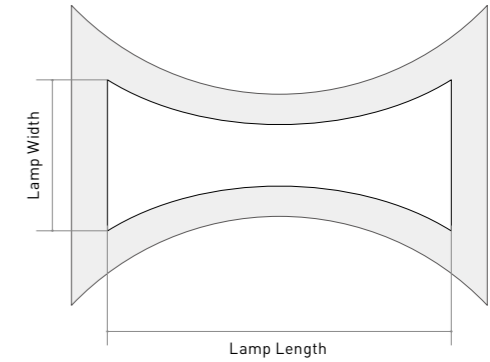

Pisces | Hat

COLOURS Choose from three color libraries

Acoustic [Click to library](#)   **Profile** [Click to library](#)

HL-04 HL-05 HL-06   Silver Black White

BASIC PARAMETER

Lighting direction	Down
Installation	Pendant , Ceiling , Recessed , Wall mounted
Beam angle	PC:105° , M1:72° , M2:70°
Light efficiency	100lm/W
Lamp hight	60-200mm
Optic	DF , M1 , M2
CCT	2400-6500K , RGB , RGBW
DIMMING	Non , Dali , Push , Triac , 0-10V , Remote , Tunable
Input voltage	200-240V , 100-277V
CRI	>80 , >90 , >95
Warranty	5 Years
Certification	CB CE ENEC RoHS DALI DIMMER FREE

LAMPS PARAMETER

Length(mm)	Width(mm)	Power (w)	Luminous (lm)
600	333	18	1800
737	455	30	3000
900	794	80	8000
1044	753	80	8000

*Not included texture shell size , Lumens @ 4000K , CRI>80 , PC