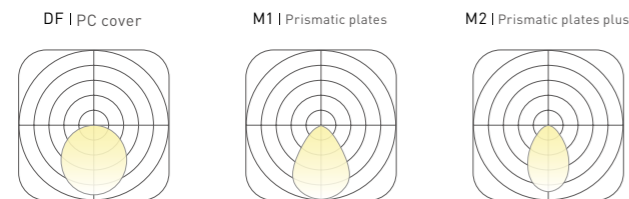

L6080 | Circle

COLOURS Choose from three color libraries

Acoustic Click to library: HL-04, HL-05, HL-06

Texture Click to library: TE-03, TE-04, TE-05

Profile Click to library: Silver, Black, White

BASIC PARAMETER

Lighting direction	Down&Inner , UP&Down
Installation	Pendant , Ceiling , Recessed , Wall mounted
Beam angle	PC:105° , M1:72° , M2:70°
Light efficiency	60-80lm/W
Profile	W60mm*H80mm
Power	20 W/m
Optic	DF , M1 , M2
CCT	2400-6500K , RGB , RGBW
DIMMING	Non , Dali , Push , Triac , 0-10V , Remote , Tunable
Input voltage	200-240V , 100-277V
CRI	>80 , >90 , >95
Warranty	5 Years
Certification	CB CE RoHS DALI FREE

LAMPS PARAMETER

Model	Diameter(mm)	Power (w)	Luminous (lm)
L6080	450	20+5	1500
L6080	660	30+7.5	2250
L6080	900	40+10	3000
L6080	1060	50+12.5	3750
L6080	1200	60+15	4500

*Lumens @ 4000K , CRI>80 , PC , Down&Inner

L6080 | Rectangle

COLOURS Choose from three color libraries

Acoustic Click to library: HL-04, HL-05, HL-06

Texture Click to library: TE-03, TE-04, TE-05

Profile Click to library: Silver, Black, White

BASIC PARAMETER

Lighting direction	Down&Inner , UP&Down
Installation	Pendant , Ceiling , Recessed , Wall mounted
Beam angle	PC:105° , M1:72° , M2:70°
Light efficiency	60-80lm/W
Profile	W60mm*H80mm
Power	20 W/m
Optic	DF , M1 , M2
CCT	2400-6500K , RGB , RGBW
DIMMING	Non , Dali , Push , Triac , 0-10V , Remote , Tunable
Input voltage	200-240V , 100-277V
CRI	>80 , >90 , >95
Warranty	5 Years
Certification	CB CE RoHS DALI FREE

LAMPS PARAMETER

Model	Length(mm)	Width(mm)	Power (w)	Luminous (lm)
L6080	1200	600	72+18	5400

*Lumens @ 4000K , CRI>80 , PC , Down&Inner