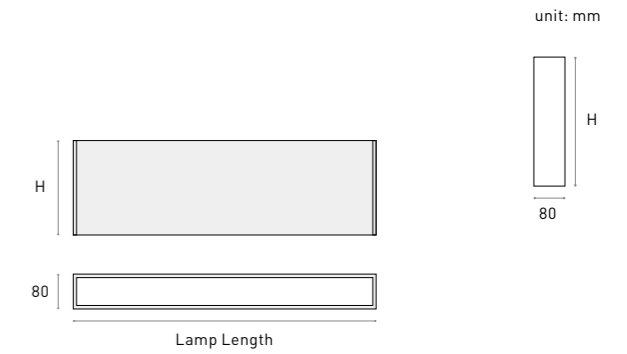

L64XX

COLOURS Choose from three color libraries

Acoustic Click to library: HL-04, HL-05, HL-06

Texture Click to library: TE-03, TE-04, TE-05

Profile Click to library: Silver, Black, White

L80XX

COLOURS Choose from three color libraries

Acoustic Click to library: HL-04, HL-05, HL-06

Texture Click to library: TE-03, TE-04, TE-05

Profile Click to library: Silver, Black, White

BASIC PARAMETER

Lighting direction	Up&Down , Down
Installation	Pendant , Ceiling , Wall mounted
Beam angle	PC:105° , M1:72° , M2:70°
Light efficiency	100lm/W
Lamp hight	200-600mm
Power	20 W/m
Optic	DF , M1 , M2
CCT	2400-6500K , RGB , RGBW
DIMMING	Non , Dali , Push , Triac , 0-10V , Remote , Tunable
Input voltage	200-240V , 100-277V
CRI	>80 , >90 , >95
Warranty	5 Years
Certification	CB CE RoHS REACH FREE

LAMPS PARAMETER

Model	Length(mm)	Power (w)	Luminous (lm)
L64XX	500	10	1000
L64XX	600	12	1200
L64XX	700	14	1400
L64XX	800	16	1600
L64XX	900	18	1800
L64XX	1000	20	2000
L64XX	1100	22	2200
L64XX	1200	24	2400
L64XX	1300	26	2600
L64XX	1400	28	2800
L64XX	1500	30	3000
L64XX	1600	32	3200
L64XX	1700	34	3400
L64XX	1800	36	3600
L64XX	1900	38	3800
L64XX	2000	40	4000
L64XX	2100	42	4200
L64XX	2200	44	4400
L64XX	2300	46	4600
L64XX	2400	48	4800

*Not included texture shell size , Lumens @ 4000K , CRI>80 , PC , Down lighting

BASIC PARAMETER

Lighting direction	Up&Down , Down
Installation	Pendant , Ceiling , Wall mounted
Beam angle	PC:105° , M1:72° , M2:70°
Light efficiency	100lm/W
Lamp hight	200-600mm
Power	30 W/m
Optic	DF , M1 , M2
CCT	2400-6500K , RGB , RGBW
DIMMING	Non , Dali , Push , Triac , 0-10V , Remote , Tunable
Input voltage	200-240V , 100-277V
CRI	>80 , >90 , >95
Warranty	5 Years
Certification	CB CE RoHS REACH FREE

LAMPS PARAMETER