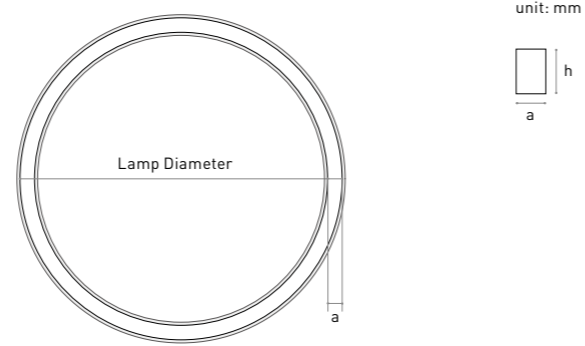

LAMPS PARAMETER

a(mm)	Length(mm)	Width(mm)	Power (w)	Luminous (lm)
40	610	118	5	500
40	820	148	7.5	750
40	1250	270	13	1300
60	600	131	10	1000
60	895	173	15	1500
80	910	190	15	1500

*Not included texture shell size , Lumens @ 4000K , CRI>80 , PC , Down lighting

PROFILE

a(mm)	25	35	40	50	60	70	80	90	100	110	120
h(mm)	25	35	40	60	80	100	120	150	200		

DF | PC cover

M1 | Prismatic plates

M2 | Prismatic plates plus

Circle | Wrapped

COLOURS Choose from three color libraries