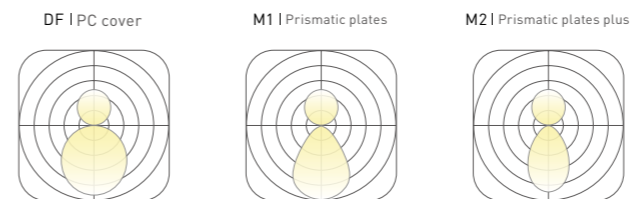

Indirect | L2075

COLOURS Choose from three color libraries

Acoustic Click to library: HL-04, HL-05, HL-06

Texture Click to library: TE-03, TE-04, TE-05

Profile Click to library: Silver, Black, White

BASIC PARAMETER

Lighting direction	Inner , Outer
Installation	Pendant , Ceiling , Wall mounted
Beam angle	PC:105° , M1:72° , M2:70°
Light efficiency	40-80lm/W
Power	20 W/m
Optic	DF , M1 , M2
CCT	2400-6500K , RGB , RGBW
DIMMING	Non , Dali , Push , Triac , 0-10V , Remote , Tunable
Input voltage	200-240V , 100-277V
CRI	>80 , >90 , >95
Warranty	5 Years
Certification	CB CE ENEC RoHS DALI DIMMER FREE

LAMPS PARAMETER

Model	Diameter(mm)	Power (w)	Luminous (lm)
L2075	480	38	1520
L2075	640	50	2000
L2075	800	63	2500
L2075	960	75	3000
L2075	1120	88	3500

*Lumens @ 4000K , CRI>80 , PC , Inner

Indirect | L60100

COLOURS Choose from three color libraries

Acoustic Click to library: HL-04, HL-05, HL-06

Texture Click to library: TE-03, TE-04, TE-05

Profile Click to library: Silver, Black, White

BASIC PARAMETER

Lighting direction	Inner , Outer
Installation	Pendant , Ceiling , Wall mounted
Beam angle	PC:105° , M1:72° , M2:70°
Light efficiency	40-80lm/W
Power	30 W/m
Optic	DF , M1 , M2
CCT	2400-6500K , RGB , RGBW
DIMMING	Non , Dali , Push , Triac , 0-10V , Remote , Tunable
Input voltage	200-240V , 100-277V
CRI	>80 , >90 , >95
Warranty	5 Years
Certification	CB CE ENEC RoHS DALI DIMMER FREE

LAMPS PARAMETER

Model	Diameter(mm)	Power (w)	Luminous (lm)
L60100	480	46	1840
L60100	640	60	2400
L60100	800	76	3040
L60100	960	90	3600
L60100	1120	106	4240

*Lumens @ 4000K , CRI>80 , PC , Inner