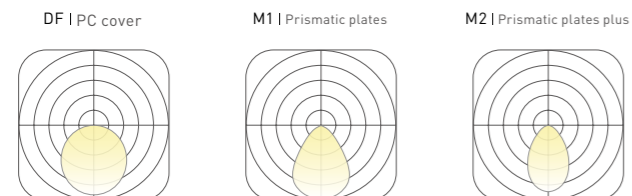

Decoration | Hexagon

COLOURS Choose from three color libraries

Acoustic Click to library: HL-04, HL-05, HL-06

Texture Click to library: TE-03, TE-04, TE-05

Profile Click to library: Silver, Black, White

BASIC PARAMETER

Lighting direction	Inner
Installation	Pendant , Ceiling , Recessed , Wall mounted
Beam angle	PC:105° , M1:72° , M2:70°
Light efficiency	40-80lm/W
Lamp hight	40/50/55/60/100mm
Optic	DF , M1 , M2
CCT	2400-6500K , RGB , RGBW
DIMMING	Non , Dali , Push , Triac , 0-10V , Remote , Tunable
Input voltage	200-240V , 100-277V
CRI	>80 , >90 , >95
Warranty	5 Years
Certification	CB CE ENEC RoHS DALI DIMMER FREE

LAMPS PARAMETER

a(mm)	b(mm)	Length(mm)	Width(mm)	Power (w)	Luminous (lm)
25	40	604	523	18	720
25	40	904	779	28	1120
25	40	1204	1043	36	1440
25	55	604	523	14	560
25	55	904	779	20	800
25	55	1204	1043	28	1120
31	50	604	523	22	880
31	50	904	779	30	1200
31	50	1204	1043	42	1680
37	60	604	523	28	1120
37	60	904	779	40	1600
37	60	1204	1043	56	2240

*Lumens @ 4000K , CRI>80 , PC

Decoration | Oval

COLOURS Choose from three color libraries

Acoustic Click to library: HL-04, HL-05, HL-06

Texture Click to library: TE-03, TE-04, TE-05

Profile Click to library: Silver, Black, White

BASIC PARAMETER

Lighting direction	Inner
Installation	Pendant , Ceiling , Recessed , Wall mounted
Beam angle	PC:105° , M1:72° , M2:70°
Light efficiency	40-80lm/W
Lamp hight	40/50/55/60/100mm
Optic	DF , M1 , M2
CCT	2400-6500K , RGB , RGBW
DIMMING	Non , Dali , Push , Triac , 0-10V , Remote , Tunable
Input voltage	200-240V , 100-277V
CRI	>80 , >90 , >95
Warranty	5 Years
Certification	CB CE ENEC RoHS DALI DIMMER FREE

LAMPS PARAMETER