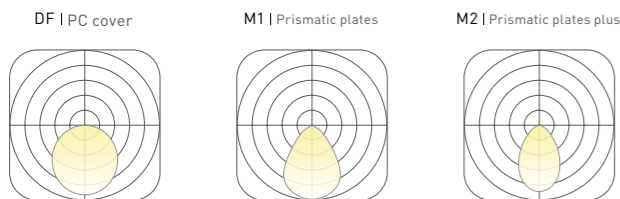

Galaxy | Wrapped

COLOURS Choose from three color libraries

Acoustic Click to library: HL-04, HL-05, HL-06

Texture Click to library: TE-03, TE-04, TE-05

Profile Click to library: Silver, Black, White

BASIC PARAMETER

Lighting direction	Down
Installation	Pendant, Ceiling, Wall mounted
Beam angle	PC:105°, M1:72°, M2:70°
Light efficiency	100lm/W
Lamp height	60-200mm
Optic	DF, M1, M2
CCT	2400-6500K, RGB, RGBW
DIMMING	Non, Dali, Push, Triac, 0-10V, Remote, Tunable
Input voltage	200-240V, 100-277V
CRI	>80, >90, >95
Warranty	5 Years
Certification	CB CE ENEC RoHS DALI DIMMER FREE

LAMPS PARAMETER

Length(mm)	Width(mm)	Power (w)	Luminous (lm)
600	559	30	3000
900	833	60	6000
1200	1099	100	10000

*Not included texture shell size, Lumens @ 4000K, CRI>80, PC

Libra | Wrapped

COLOURS Choose from three color libraries

Acoustic Click to library: HL-04, HL-05, HL-06

Texture Click to library: TE-03, TE-04, TE-05

Profile Click to library: Silver, Black, White

BASIC PARAMETER

Lighting direction	Down
Installation	Pendant, Ceiling, Wall mounted
Beam angle	PC:105°, M1:72°, M2:70°
Light efficiency	100lm/W
Lamp height	60-200mm
Optic	DF, M1, M2
CCT	2400-6500K, RGB, RGBW
DIMMING	Non, Dali, Push, Triac, 0-10V, Remote, Tunable
Input voltage	200-240V, 100-277V
CRI	>80, >90, >95
Warranty	5 Years
Certification	CB CE ENEC RoHS DALI DIMMER FREE

LAMPS PARAMETER

Length(mm)	Width(mm)	Power (w)	Luminous (lm)
330	165	8	800
370	185	10	1000
520	260	18	1800
540	270	20	2000
660	330	30	3000
780	390	40	4000
820	410	45	4500
940	470	60	6000
1200	600	100	10000

*Not included texture shell size, Lumens @ 4000K, CRI>80, PC