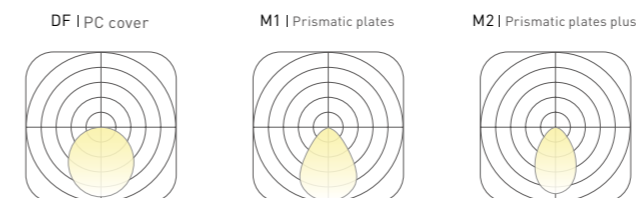

Taurus | Wrapped

COLOURS Choose from three color libraries

Acoustic Click to library: HL-04, HL-05, HL-06

Texture Click to library: TE-03, TE-04, TE-05

Profile Click to library: Silver, Black, White

BASIC PARAMETER

Lighting direction	Down
Installation	Pendant, Ceiling, Wall mounted
Beam angle	PC:105°, M1:72°, M2:70°
Light efficiency	100lm/W
Lamp height	60-200mm
Optic	DF, M1, M2
CCT	2400-6500K, RGB, RGBW
DIMMING	Non, Dali, Push, Triac, 0-10V, Remote, Tunable
Input voltage	200-240V, 100-277V
CRI	>80, >90, >95
Warranty	5 Years
Certification	CB CE ENEC RoHS DALI DIMMER FREE

LAMPS PARAMETER

Diameter(mm)	Power (w)	Luminous (lm)
330	15	1500
370	20	2000
520	35	3500
540	40	4000
660	60	6000
780	80	8000
820	90	9000
940	120	12000
1200	200	20000

*Not included texture shell size, Lumens @ 4000K, CRI>80, PC

Aries | Wrapped

COLOURS Choose from three color libraries

Acoustic Click to library: HL-04, HL-05, HL-06

Texture Click to library: TE-03, TE-04, TE-05

Profile Click to library: Silver, Black, White

BASIC PARAMETER

Lighting direction	Down
Installation	Pendant, Ceiling, Wall mounted
Beam angle	PC:105°, M1:72°, M2:70°
Light efficiency	100lm/W
Lamp height	60-200mm
Optic	DF, M1, M2
CCT	2400-6500K, RGB, RGBW
DIMMING	Non, Dali, Push, Triac, 0-10V, Remote, Tunable
Input voltage	200-240V, 100-277V
CRI	>80, >90, >95
Warranty	5 Years
Certification	CB CE ENEC RoHS DALI DIMMER FREE

LAMPS PARAMETER

Length(mm)	Width(mm)	Power (w)	Luminous (lm)
399	346	12	1200
468	406	16	1600
600	520	30	3000
699	605	40	4000
755	653	45	4500
900	779	60	6000
999	865	70	7000
1055	913	80	8000
1200	1039	100	10000

*Not included texture shell size, Lumens @ 4000K, CRI>80, PC