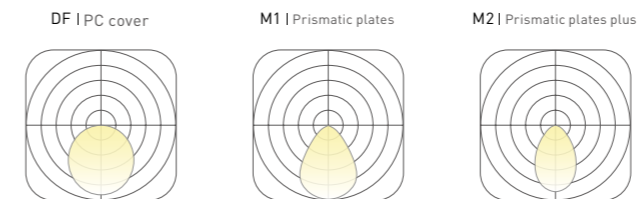

Gemini | Wrapped

COLOURS Choose from three color libraries

Acoustic Click to library: HL-04, HL-05, HL-06

Texture Click to library: TE-03, TE-04, TE-05

Profile Click to library: Silver, Black, White

BASIC PARAMETER

Lighting direction	Down
Installation	Pendant, Ceiling, Wall mounted
Beam angle	PC:105°, M1:72°, M2:70°
Light efficiency	100lm/W
Lamp hight	60-200mm
Optic	DF, M1, M2
CCT	2400-6500K, RGB, RGBW
DIMMING	Non, Dali, Push, Triac, 0-10V, Remote, Tunable
Input voltage	200-240V, 100-277V
CRI	>80, >90, >95
Warranty	5 Years
Certification	CB CE ENEC RoHS DALI DIMMER FREE

LAMPS PARAMETER

Length(mm)	Width(mm)	Power (w)	Luminous (lm)
800	450	50	5000
1200	700	120	12000

*Not included texture shell size, Lumens @ 4000K, CRI>80, PC

Cancer | Wrapped

COLOURS Choose from three color libraries

Acoustic Click to library: HL-04, HL-05, HL-06

Texture Click to library: TE-03, TE-04, TE-05

Profile Click to library: Silver, Black, White

BASIC PARAMETER

Lighting direction	Down
Installation	Pendant, Ceiling, Wall mounted
Beam angle	PC:105°, M1:72°, M2:70°
Light efficiency	100lm/W
Lamp hight	60-200mm
Optic	DF, M1, M2
CCT	2400-6500K, RGB, RGBW
DIMMING	Non, Dali, Push, Triac, 0-10V, Remote, Tunable
Input voltage	200-240V, 100-277V
CRI	>80, >90, >95
Warranty	5 Years
Certification	CB CE ENEC RoHS DALI DIMMER FREE

LAMPS PARAMETER

Length(mm)	Width(mm)	Power (w)	Luminous (lm)
784	440	45	4500
824	480	55	5500
974	574	75	7500
1084	624	90	9000
1124	664	100	10000
1200	740	120	12000

*Not included texture shell size, Lumens @ 4000K, CRI>80, PC