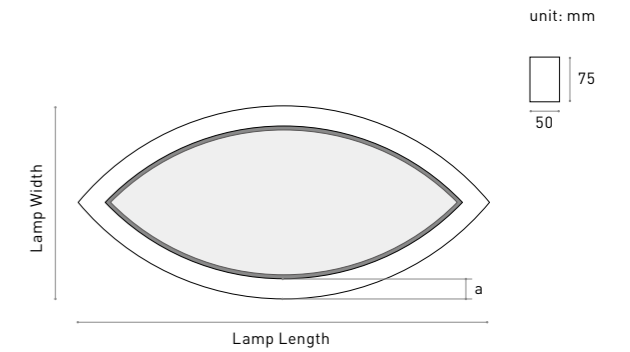

Lens | Eye

COLOURS Choose from three color libraries

Acoustic Click to library: HL-04, HL-05, HL-06

Texture Click to library: TE-03, TE-04, TE-05

Profile Click to library: Silver, Black, White

BASIC PARAMETER

Lighting direction	UP&Down , Down
Installation	Pendant , Ceiling , Recessed , Wall mounted
Beam angle	PC:105° , M1:72° , M2:70°
Light efficiency	100lm/W
Optic	DF , M1 , M2
CCT	2400~6500K , RGB , RGBW
DIMMING	Non , Dali , Push , Triac , 0-10V , Remote , Tunable
Input voltage	200-240V , 100-277V
CRI	>80 , >90 , >95
Warranty	5 Years
Certification	CB CE A RoHS DALI DIMMER FREE

LAMPS PARAMETER

a(mm)	Length(mm)	Width(mm)	Power (w)	Luminous (lm)
50	600	229	20	2000
50	900	406	30	3000
50	1200	563	40	4000
50	1500	648	50	5000
50	1800	783	60	6000
50	2000	744	70	7000
50	2400	897	80	8000

*Lumens @ 4000K , CRI>80 , PC , Down Lighting