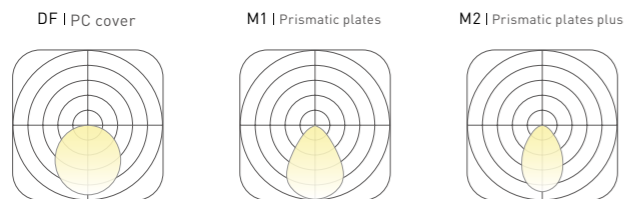

Decoration | Galaxy V2.0

COLOURS Choose from three color libraries

Acoustic Click to library: HL-04, HL-05, HL-06

Texture Click to library: TE-03, TE-04, TE-05

Profile Click to library: Silver, Black, White

BASIC PARAMETER

Lighting direction	Inner
Installation	Pendant, Ceiling, Recessed, Wall mounted
Beam angle	PC:105°, M1:72°, M2:70°
Light efficiency	40-80lm/W
Lamp height	40/50/55/60/100mm
Optic	DF, M1, M2
CCT	2400-6500K, RGB, RGBW
DIMMING	Non, Dali, Push, Triac, 0-10V, Remote, Tunable
Input voltage	200-240V, 100-277V
CRI	>80, >90, >95
Warranty	5 Years
Certification	CB CE ENEC RoHS DALI DIMMER FREE

LAMPS PARAMETER

a(mm)	b(mm)	Length(mm)	Width(mm)	Power (w)	Luminous (lm)
25	40	772	814	24	960
25	40	1118	1214	40	1600
25	55	772	814	24	960
25	55	1118	1214	40	1600
31	50	772	814	36	1440
31	50	1118	1214	60	2400
37	60	772	814	48	1920
37	60	1118	1214	80	3200

*Lumens @ 4000K, CRI>80, PC

Decoration | Galaxy V3.0

COLOURS Choose from three color libraries

Acoustic Click to library: HL-04, HL-05, HL-06

Texture Click to library: TE-03, TE-04, TE-05

Profile Click to library: Silver, Black, White

BASIC PARAMETER

Lighting direction	Inner
Installation	Pendant, Ceiling, Recessed, Wall mounted
Beam angle	PC:105°, M1:72°, M2:70°
Light efficiency	40-80lm/W
Lamp height	40/50/55/60/100mm
Optic	DF, M1, M2
CCT	2400-6500K, RGB, RGBW
DIMMING	Non, Dali, Push, Triac, 0-10V, Remote, Tunable
Input voltage	200-240V, 100-277V
CRI	>80, >90, >95
Warranty	5 Years
Certification	CB CE ENEC RoHS DALI DIMMER FREE

LAMPS PARAMETER

a(mm)	b(mm)	Length(mm)	Width(mm)	Power (w)	Luminous (lm)
25	40	934	913	30	1200
25	40	1225	1190	38	1520
25	55	934	913	30	1200
25	55	1225	1190	38	1520
31	50	934	913	44	1760
31	50	1225	1190	58	2320
37	60	934	913	60	2400
37	60	1225	1190	76	3040