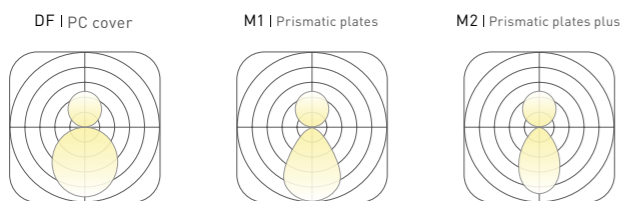

PROFILE

a(mm)	25	35	40	50	60	70	80	90	100	110	120
h(mm)	25	35	40	60	80	100	120	150	200