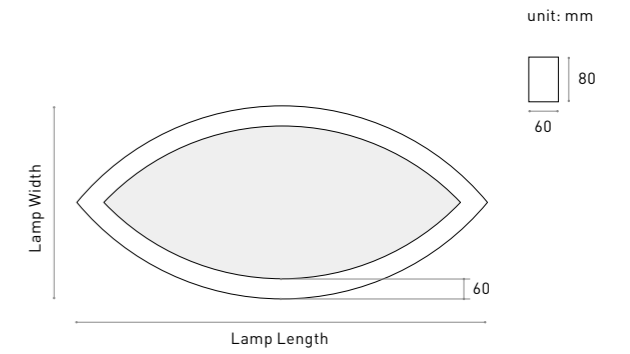

L6080 | Eye

COLOURS Choose from three color libraries

Acoustic Click to library: HL-04, HL-05, HL-06

Texture Click to library: TE-03, TE-04, TE-05

Profile Click to library: Silver, Black, White

BASIC PARAMETER

Lighting direction	Down&Inner , UP&Down
Installation	Pendant , Ceiling , Recessed , Wall mounted
Beam angle	PC:105° , M1:72° , M2:70°
Light efficiency	60-80lm/W
Profile	W60mm*H80mm
Power	20 W/m
Optic	DF , M1 , M2
CCT	2400-6500K , RGB , RGBW
DIMMING	Non , Dali , Push , Triac , 0-10V , Remote , Tunable
Input voltage	200-240V , 100-277V
CRI	>80 , >90 , >95
Warranty	5 Years
Certification	CB CE RoHS DALI FREE

LAMPS PARAMETER

Model	Length(mm)	Width(mm)	Power (w)	Luminous (lm)
L6080	600	229	20+5	1500
L6080	900	406	30+7.5	2250
L6080	1200	563	40+10	3000

*Lumens @ 4000K , CRI>80 , PC , Down&Inner