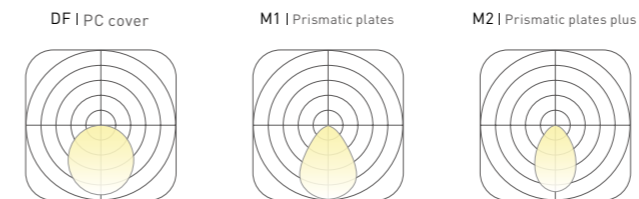

L6080 | Quadrate

COLOURS Choose from three color libraries

Acoustic Click to library: HL-04, HL-05, HL-06

Texture Click to library: TE-03, TE-04, TE-05

Profile Click to library: Silver, Black, White

BASIC PARAMETER

Lighting direction	Down&Inner , UP&Down
Installation	Pendant , Ceiling , Recessed , Wall mounted
Beam angle	PC:105° , M1:72° , M2:70°
Light efficiency	60-80lm/W
Profile	W60mm*H80mm
Power	20 W/m
Optic	DF , M1 , M2
CCT	2400-6500K , RGB , RGBW
DIMMING	Non , Dali , Push , Triac , 0-10V , Remote , Tunable
Input voltage	200-240V , 100-277V
CRI	>80 , >90 , >95
Warranty	5 Years
Certification	CB CE ENEC RoHS DALI DIMMER FREE

LAMPS PARAMETER

Model	Length(mm)	Power (w)	Luminous (lm)
L6080	600	40+10	3000
L6080	816	55+13	4080
L6080	900	60+15	4500
L6080	1116	70+17.5	5250
L6080	1200	80+20	6000

*Lumens @ 4000K , CRI>80 , PC , Down&Inner

L6080 | Triangle

COLOURS Choose from three color libraries

Acoustic Click to library: HL-04, HL-05, HL-06

Texture Click to library: TE-03, TE-04, TE-05

Profile Click to library: Silver, Black, White

BASIC PARAMETER

Lighting direction	Down&Inner , UP&Down
Installation	Pendant , Ceiling , Recessed , Wall mounted
Beam angle	PC:105° , M1:72° , M2:70°
Light efficiency	60-80lm/W
Profile	W60mm*H80mm
Power	20 W/m
Optic	DF , M1 , M2
CCT	2400-6500K , RGB , RGBW
DIMMING	Non , Dali , Push , Triac , 0-10V , Remote , Tunable
Input voltage	200-240V , 100-277V
CRI	>80 , >90 , >95
Warranty	5 Years
Certification	CB CE ENEC RoHS DALI DIMMER FREE

LAMPS PARAMETER

Model	Length(mm)	Width(mm)	Power (w)	Luminous (lm)
L6080	600	520	30+7.5	2250
L6080	900	779	50+12.5	3750
L6080	1200	1039	60+15	4500

*Lumens @ 4000K , CRI>80 , PC , Down&Inner