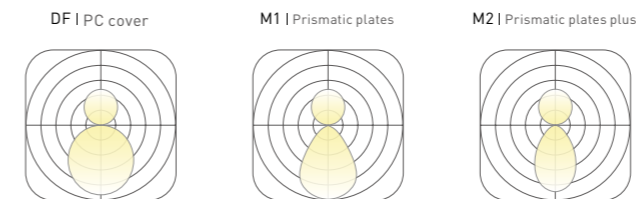

Lens | Circle

COLOURS Choose from three color libraries

Acoustic Click to library: HL-04, HL-05, HL-06

Texture Click to library: TE-03, TE-04, TE-05

Profile Click to library: Silver, Black, White

BASIC PARAMETER

Lighting direction	UP&Down , Down
Installation	Pendant , Ceiling , Recessed , Wall mounted
Beam angle	PC:105° , M1:72° , M2:70°
Light efficiency	100lm/W
Optic	DF , M1 , M2
CCT	2400-6500K , RGB , RGBW
DIMMING	Non , Dali , Push , Triac , 0-10V , Remote , Tunable
Input voltage	200-240V , 100-277V
CRI	>80 , >90 , >95
Warranty	5 Years
Certification	CB CE A RoHS DALI DIMMER FREE

LAMPS PARAMETER

a(mm)	Diameter(mm)	Power (w)	Luminous (lm)
50	450	20	2000
50	600	30	3000
50	900	40	4000
50	1000	50	5000
50	1200	60	6000

*Lumens @ 4000K , CRI>80 , PC , Down lighting

Lens | Triangle

COLOURS Choose from three color libraries

Acoustic Click to library: HL-04, HL-05, HL-06

Texture Click to library: TE-03, TE-04, TE-05

Profile Click to library: Silver, Black, White

BASIC PARAMETER

Lighting direction	UP&Down , Down
Installation	Pendant , Ceiling , Recessed , Wall mounted
Beam angle	PC:105° , M1:72° , M2:70°
Light efficiency	100lm/W
Optic	DF , M1 , M2
CCT	2400-6500K , RGB , RGBW
DIMMING	Non , Dali , Push , Triac , 0-10V , Remote , Tunable
Input voltage	200-240V , 100-277V
CRI	>80 , >90 , >95
Warranty	5 Years
Certification	CB CE A RoHS DALI DIMMER FREE

LAMPS PARAMETER

a(mm)	Length(mm)	Width(mm)	Power (w)	Luminous (lm)
50	600	520	30	3000
50	900	779	50	5000
50	1200	1039	60	6000

*Lumens @ 4000K , CRI>80 , PC , Down lighting