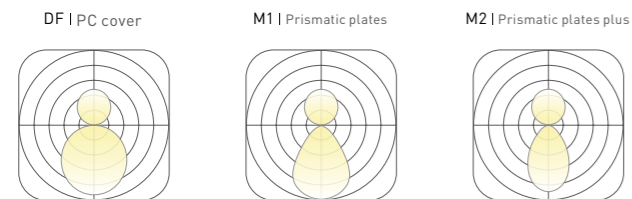

Indirect | L3760

COLOURS Choose from three color libraries

Acoustic Click to library: HL-04, HL-05, HL-06

Texture Click to library: TE-03, TE-04, TE-05

Profile Click to library: Silver, Black, White

BASIC PARAMETER

Lighting direction	Inner , Outer
Installation	Pendant , Ceiling , Wall mounted
Beam angle	PC:105° , M1:72° , M2:70°
Light efficiency	40-80lm/W
Power	20 W/m
Optic	DF , M1 , M2
CCT	2400-6500K , RGB , RGBW
DIMMING	Non , Dali , Push , Triac , 0-10V , Remote , Tunable
Input voltage	200-240V , 100-277V
CRI	>80 , >90 , >95
Warranty	5 Years
Certification	CB CE ENEC RoHS DALI DIMMER FREE

LAMPS PARAMETER

Model	Diameter(mm)	Power (w)	Luminous (lm)
L3760	480	38	1520
L3760	640	50	2000
L3760	800	63	2500
L3760	960	75	3000
L3760	1120	88	3500

*Lumens @ 4000K , CRI>80 , PC , Inner

Indirect | L3760 V2.0

COLOURS Choose from three color libraries

Acoustic Click to library: HL-04, HL-05, HL-06

Texture Click to library: TE-03, TE-04, TE-05

Profile Click to library: Silver, Black, White

BASIC PARAMETER

Lighting direction	Inner , Outer
Installation	Pendant , Ceiling , Wall mounted
Beam angle	PC:105° , M1:72° , M2:70°
Light efficiency	40-80lm/W
Power	20 W/m
Optic	DF , M1 , M2
CCT	2400-6500K , RGB , RGBW
DIMMING	Non , Dali , Push , Triac , 0-10V , Remote , Tunable
Input voltage	200-240V , 100-277V
CRI	>80 , >90 , >95
Warranty	5 Years
Certification	CB CE ENEC RoHS DALI DIMMER FREE

LAMPS PARAMETER

Model	Diameter(mm)	Power (w)	Luminous (lm)
L3760	480	38	1520
L3760	640	50	2000
L3760	800	63	2500
L3760	960	75	3000
L3760	1120	88	3500

*Lumens @ 4000K , CRI>80 , PC , Inner