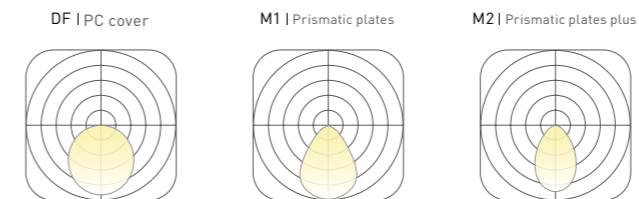

TAKE NOTES FOR YOUR FAVORITE

CCT:

Dim:

Size:

Color:

Power:

HLINEAR

HLINEAR LIGHTING CO.,LTD.