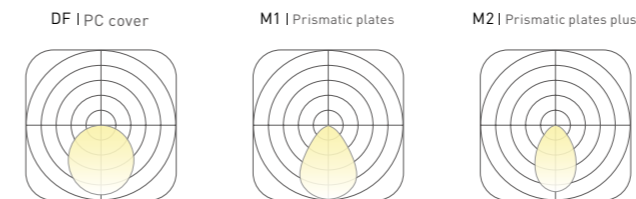

Scorpio | Hat

COLOURS Choose from three color libraries

Acoustic [Click to library](#)   **Profile** [Click to library](#)

HL-04   HL-05   HL-06   Silver   Black   White

BASIC PARAMETER

Lighting direction	Down
Installation	Pendant , Ceiling , Recessed , Wall mounted
Beam angle	PC:105° , M1:72° , M2:70°
Light efficiency	100lm/W
Lamp hight	60-200mm
Optic	DF , M1 , M2
CCT	2400-6500K , RGB , RGBW
DIMMING	Non , Dali , Push , Triac , 0-10V , Remote , Tunable
Input voltage	200-240V , 100-277V
CRI	>80 , >90 , >95
Warranty	5 Years
Certification	

LAMPS PARAMETER

Length(mm)	Power (w)	Luminous (lm)
600	60	6000
780	100	10000
820	110	11000
900	130	13000
952	150	15000
1036	180	18000
1080	190	19000

*Not included texture shell size , Lumens @ 4000K , CRI>80 , PC

Sagittarius | Hat

COLOURS Choose from three color libraries

Acoustic [Click to library](#)   **Profile** [Click to library](#)

HL-04   HL-05   HL-06   Silver   Black   White

BASIC PARAMETER

Lighting direction	Down
Installation	Pendant , Ceiling , Recessed , Wall mounted
Beam angle	PC:105° , M1:72° , M2:70°
Light efficiency	100lm/W
Lamp hight	60-200mm
Optic	DF , M1 , M2
CCT	2400-6500K , RGB , RGBW
DIMMING	Non , Dali , Push , Triac , 0-10V , Remote , Tunable
Input voltage	200-240V , 100-277V
CRI	>80 , >90 , >95
Warranty	5 Years
Certification	

LAMPS PARAMETER

Length(mm)	Width(mm)	Power (w)	Luminous (lm)
617	356	20	2000
697	402	25	2500
849	490	35	3500
1024	591	50	5000

*Not included texture shell size , Lumens @ 4000K , CRI>80 , PC