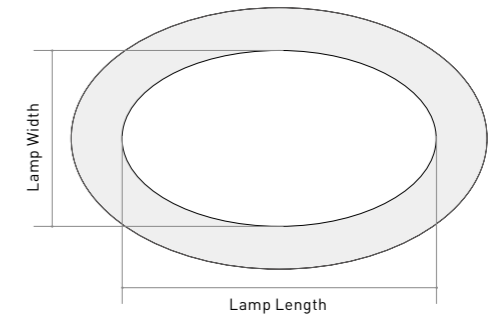

Cancer | Hat

COLOURS Choose from three color libraries

Acoustic [Click to library](#)   **Profile** [Click to library](#)

HL-04   HL-05   HL-06   Silver   Black   White

BASIC PARAMETER

Lighting direction	Down
Installation	Pendant , Ceiling , Recessed , Wall mounted
Beam angle	PC:105° , M1:72° , M2:70°
Light efficiency	100lm/W
Lamp hight	60-200mm
Optic	DF , M1 , M2
CCT	2400-6500K , RGB , RGBW
DIMMING	Non , Dali , Push , Triac , 0-10V , Remote , Tunable
Input voltage	200-240V , 100-277V
CRI	>80 , >90 , >95
Warranty	5 Years
Certification	CB CE ENEC RoHS DALI DIMMER FREE

LAMPS PARAMETER

Length(mm)	Width(mm)	Power (w)	Luminous (lm)
784	440	45	4500
824	480	55	5500
974	574	75	7500
1084	624	90	9000

*Not included texture shell size , Lumens @ 4000K , CRI>80 , PC