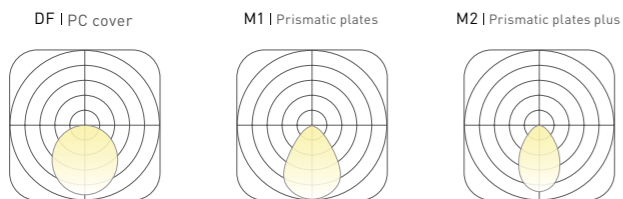

Capricon | Wrapped

COLOURS Choose from three color libraries

Acoustic Click to library: HL-04, HL-05, HL-06

Texture Click to library: TE-03, TE-04, TE-05

Profile Click to library: Silver, Black, White

BASIC PARAMETER

Lighting direction	Down
Installation	Pendant, Ceiling, Wall mounted
Beam angle	PC:105°, M1:72°, M2:70°
Light efficiency	100lm/W
Lamp height	60-200mm
Optic	DF, M1, M2
CCT	2400-6500K, RGB, RGBW
DIMMING	Non, Dali, Push, Triac, 0-10V, Remote, Tunable
Input voltage	200-240V, 100-277V
CRI	>80, >90, >95
Warranty	5 Years
Certification	CB CE ENEC RoHS DALI DIMMER FREE

LAMPS PARAMETER

Length(mm)	Width(mm)	Power (w)	Luminous (lm)
600	229	16	1600
737	290	25	2500
900	406	45	4500
1044	447	55	5500
1200	563	80	8000

*Not included texture shell size, Lumens @ 4000K, CRI>80, PC

Pisces | Wrapped

COLOURS Choose from three color libraries

Acoustic Click to library: HL-04, HL-05, HL-06

Texture Click to library: TE-03, TE-04, TE-05

Profile Click to library: Silver, Black, White

BASIC PARAMETER

Lighting direction	Down
Installation	Pendant, Ceiling, Wall mounted
Beam angle	PC:105°, M1:72°, M2:70°
Light efficiency	100lm/W
Lamp height	60-200mm
Optic	DF, M1, M2
CCT	2400-6500K, RGB, RGBW
DIMMING	Non, Dali, Push, Triac, 0-10V, Remote, Tunable
Input voltage	200-240V, 100-277V
CRI	>80, >90, >95
Warranty	5 Years
Certification	CB CE ENEC RoHS DALI DIMMER FREE

LAMPS PARAMETER

Length(mm)	Width(mm)	Power (w)	Luminous (lm)
600	333	18	1800
737	455	30	3000
900	794	80	8000
1044	753	80	8000
1196	640	50	5000

*Not included texture shell size, Lumens @ 4000K, CRI>80, PC