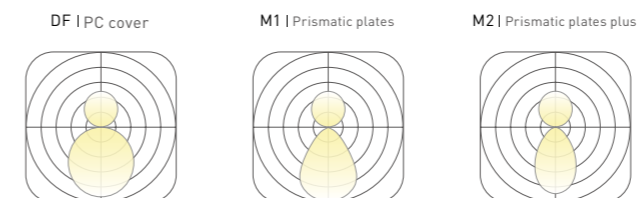

LAMPS PARAMETER

Model	Length(mm)	Power (w)	Luminous (lm)
L42XX	500	5	500
L42XX	600	6	600
L42XX	700	7	700
L42XX	800	8	800
L42XX	900	9	900
L42XX	1000	10	1000
L42XX	1100	11	1100
L42XX	1200	12	1200
L42XX	1300	13	1300
L42XX	1400	14	1400
L42XX	1500	15	1500
L42XX	1600	16	1600
L42XX	1700	17	1700
L42XX	1800	18	1800
L42XX	1900	19	1900
L42XX	2000	20	2000
L42XX	2100	21	2100
L42XX	2200	22	2200
L42XX	2300	23	2300
L42XX	2400	24	2400

*Not included texture shell size , Lumens @ 4000K , CRI>80 , PC , Down lighting