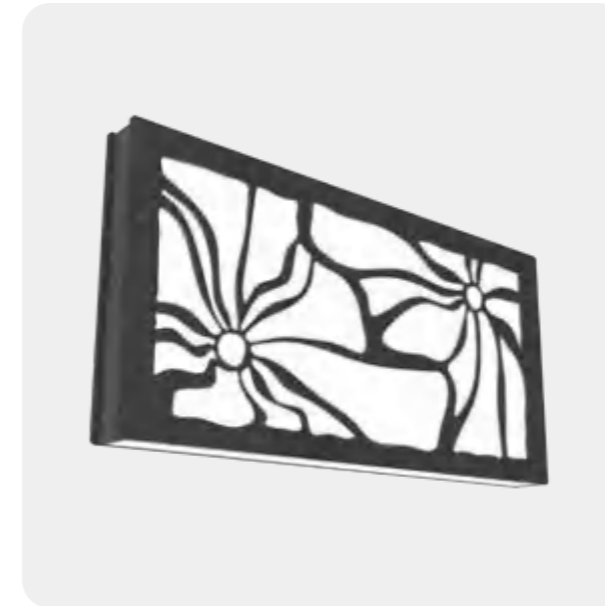

L64XX

COLOURS Choose from three color libraries

Acoustic Click to library: HL-04, HL-05, HL-06

Texture Click to library: TE-03, TE-04, TE-05

Profile Click to library: Silver, Black, White

L80XX

COLOURS Choose from three color libraries

Acoustic Click to library: HL-04, HL-05, HL-06

Texture Click to library: TE-03, TE-04, TE-05

Profile Click to library: Silver, Black, White

BASIC PARAMETER

Lighting direction	Up&Down , Down
Installation	Pendant , Ceiling , Wall mounted
Beam angle	PC:105° , M1:72° , M2:70°
Light efficiency	100lm/W
Lamp hight	200-600mm
Power	20 W/m
Optic	DF , M1 , M2
CCT	2400-6500K , RGB , RGBW
DIMMING	Non , Dali , Push , Triac , 0-10V , Remote , Tunable
Input voltage	200-240V , 100-277V
CRI	>80 , >90 , >95
Warranty	5 Years
Certification	CB CE RoHS REACH FREE

LAMPS PARAMETER

Model	Length(mm)	Power (w)	Luminous (lm)
L64XX	500	10	1000
L64XX	600	12	1200
L64XX	700	14	1400
L64XX	800	16	1600
L64XX	900	18	1800
L64XX	1000	20	2000
L64XX	1100	22	2200
L64XX	1200	24	2400
L64XX	1300	26	2600
L64XX	1400	28	2800
L64XX	1500	30	3000
L64XX	1600	32	3200
L64XX	1700	34	3400
L64XX	1800	36	3600
L64XX	1900	38	3800
L64XX	2000	40	4000
L64XX	2100	42	4200
L64XX	2200	44	4400
L64XX	2300	46	4600
L64XX	2400	48	4800

*Not included texture shell size , Lumens @ 4000K , CRI>80 , PC , Down lighting

BASIC PARAMETER

Lighting direction	Up&Down , Down
Installation	Pendant , Ceiling , Wall mounted
Beam angle	PC:105° , M1:72° , M2:70°
Light efficiency	100lm/W
Lamp hight	200-600mm
Power	30 W/m
Optic	DF , M1 , M2
CCT	2400-6500K , RGB , RGBW
DIMMING	Non , Dali , Push , Triac , 0-10V , Remote , Tunable
Input voltage	200-240V , 100-277V
CRI	>80 , >90 , >95
Warranty	5 Years
Certification	CB CE RoHS REACH FREE

LAMPS PARAMETER