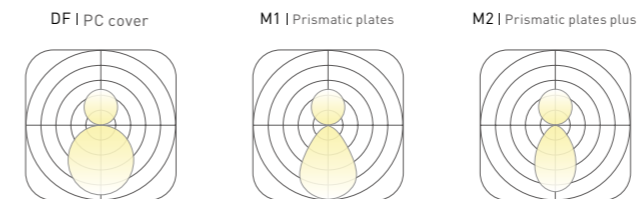

Lens | Galaxy

COLOURS Choose from three color libraries

Acoustic Click to library: HL-04, HL-05, HL-06

Texture Click to library: TE-03, TE-04, TE-05

Profile Click to library: Silver, Black, White

BASIC PARAMETER

Lighting direction	UP&Down , Down
Installation	Pendant , Ceiling , Recessed , Wall mounted
Beam angle	PC:105° , M1:72° , M2:70°
Light efficiency	100lm/W
Optic	DF , M1 , M2
CCT	2400~6500K , RGB , RGBW
DIMMING	Non , Dali , Push , Triac , 0-10V , Remote , Tunable
Input voltage	200-240V , 100-277V
CRI	>80 , >90 , >95
Warranty	5 Years
Certification	CB CE RoHS DALI DIMMER FREE

LAMPS PARAMETER

a(mm)	Length(mm)	Width(mm)	Power (w)	Luminous (lm)
50	600	560	30	3000
50	900	833	40	4000
50	1200	1100	60	6000

*Lumens @ 4000K , CRI>80 , PC , Down lighting

Lens | Quadrate

COLOURS Choose from three color libraries

Acoustic Click to library: HL-04, HL-05, HL-06

Texture Click to library: TE-03, TE-04, TE-05

Profile Click to library: Silver, Black, White

BASIC PARAMETER

Lighting direction	UP&Down , Down
Installation	Pendant , Ceiling , Recessed , Wall mounted
Beam angle	PC:105° , M1:72° , M2:70°
Light efficiency	100lm/W
Optic	DF , M1 , M2
CCT	2400~6500K , RGB , RGBW
DIMMING	Non , Dali , Push , Triac , 0-10V , Remote , Tunable
Input voltage	200-240V , 100-277V
CRI	>80 , >90 , >95
Warranty	5 Years
Certification	CB CE RoHS DALI DIMMER FREE

LAMPS PARAMETER

a(mm)	Length(mm)	Power (w)	Luminous (lm)
50	600	40	4000
50	816	55	5500
50	900	60	6000
50	1116	70	7000
50	1200	80	8000

*Lumens @ 4000K , CRI>80 , PC , Down lighting