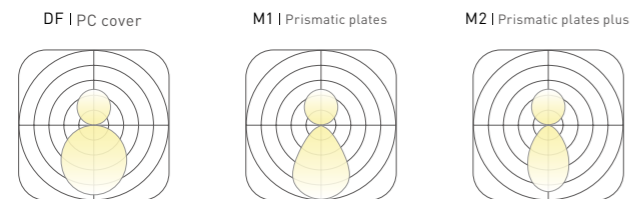

Lens | Hexagon

COLOURS Choose from three color libraries

Acoustic Click to library: HL-04, HL-05, HL-06

Texture Click to library: TE-03, TE-04, TE-05

Profile Click to library: Silver, Black, White

BASIC PARAMETER

Lighting direction	UP&Down , Down
Installation	Pendant , Ceiling , Recessed , Wall mounted
Beam angle	PC:105° , M1:72° , M2:70°
Light efficiency	100lm/W
Optic	DF , M1 , M2
CCT	2400~6500K , RGB , RGBW
DIMMING	Non , Dali , Push , Triac , 0-10V , Remote , Tunable
Input voltage	200-240V , 100-277V
CRI	>80 , >90 , >95
Warranty	5 Years
Certification	CB CE RoHS DALI DIMMER FREE

LAMPS PARAMETER

a(mm)	Length(mm)	Width(mm)	Power (w)	Luminous (lm)
50	600	520	25	2500
50	900	779	30	3000
50	1200	1039	60	6000

*Lumens @ 4000K , CRI>80 , PC , Down lighting

Lens | Rhombus

COLOURS Choose from three color libraries

Acoustic Click to library: HL-04, HL-05, HL-06

Texture Click to library: TE-03, TE-04, TE-05

Profile Click to library: Silver, Black, White

BASIC PARAMETER

Lighting direction	UP&Down , Down
Installation	Pendant , Ceiling , Recessed , Wall mounted
Beam angle	PC:105° , M1:72° , M2:70°
Light efficiency	100lm/W
Optic	DF , M1 , M2
CCT	2400~6500K , RGB , RGBW
DIMMING	Non , Dali , Push , Triac , 0-10V , Remote , Tunable
Input voltage	200-240V , 100-277V
CRI	>80 , >90 , >95
Warranty	5 Years
Certification	CB CE RoHS DALI DIMMER FREE

LAMPS PARAMETER

a(mm)	Length(mm)	Width(mm)	Power (w)	Luminous (lm)
50	849	489	30	3000
50	1200	396	50	5000

*Lumens @ 4000K , CRI>80 , PC , Down lighting