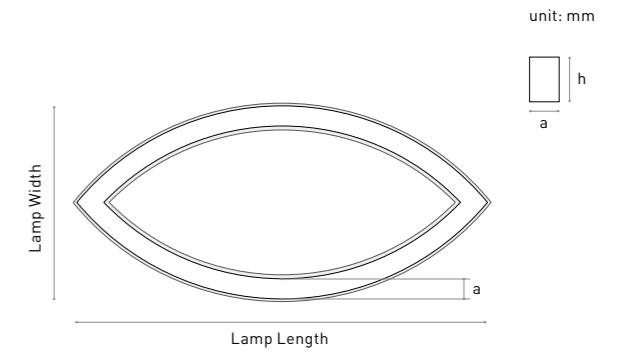

Eye | Filled

COLOURS Choose from three color libraries

Acoustic Click to library: HL-04, HL-05, HL-06

Texture Click to library: TE-03, TE-04, TE-05

Profile Click to library: Silver, Black, White

BASIC PARAMETER

Lighting direction	UP&Down , Down
Installation	Pendant , Ceiling , Recessed , Wall mounted
Beam angle	PC:105° , M1:72° , M2:70°
Light efficiency	100lm/W
Optic	DF , M1 , M2
CCT	2400-6500K , RGB , RGBW
DIMMING	Non , Dali , Push , Triac , 0-10V , Remote , Tunable
Input voltage	200-240V , 100-277V
CRI	>80 , >90 , >95
Warranty	5 Years
Certification	CB CE RoHS DALI DIMMER FREE

LAMPS PARAMETER

a(mm)	Length(mm)	Width(mm)	Power (w)	Luminous (lm)
60	600	229	20	2000
60	900	406	30	3000
60	1200	563	40	4000
60	1500	648	50	5000
60	1800	783	60	6000
60	2000	744	70	7000
60	2400	897	80	8000

*Not included texture shell size , Lumens @ 4000K , CRI>80 , PC , Down lighting

PROFILE

a(mm)	25	35	40	50	60	70	80	90	100	110	120
h(mm)	25	35	40	60	80	100	120	150	200		

Eye | Hat

COLOURS Choose from three color libraries

Acoustic Click to library: HL-04, HL-05, HL-06

Profile Click to library: Silver, Black, White

BASIC PARAMETER

Lighting direction	UP&Down , Down
Installation	Pendant , Ceiling , Recessed , Wall mounted
Beam angle	PC:105° , M1:72° , M2:70°
Light efficiency	100lm/W
Optic	DF , M1 , M2
CCT	2400-6500K , RGB , RGBW
DIMMING	Non , Dali , Push , Triac , 0-10V , Remote , Tunable
Input voltage	200-240V , 100-277V
CRI	>80 , >90 , >95
Warranty	5 Years
Certification	CB CE RoHS DALI DIMMER FREE

LAMPS PARAMETER

a(mm)	Length(mm)	Width(mm)	Power (w)	Luminous (lm)
60	600	229	20	2000
60	900	406	30	3000

*Not included texture shell size , Lumens @ 4000K , CRI>80 , PC , Down lighting

PROFILE

a(mm)	25	35	40	50	60	70	80	90	100	110	120
h(mm)	25	35	40	60	80	100	120	150	200