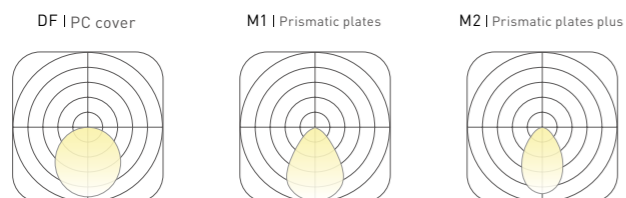

Taurus | Wrapped

COLOURS Choose from three color libraries

Acoustic Click to library: HL-04, HL-05, HL-06

Texture Click to library: TE-03, TE-04, TE-05

Profile Click to library: Silver, Black, White

BASIC PARAMETER

Lighting direction	Down
Installation	Pendant, Ceiling, Wall mounted
Beam angle	PC:105°, M1:72°, M2:70°
Light efficiency	100lm/W
Lamp height	60-200mm
Optic	DF, M1, M2
CCT	2400-6500K, RGB, RGBW
DIMMING	Non, Dali, Push, Triac, 0-10V, Remote, Tunable
Input voltage	200-240V, 100-277V
CRI	>80, >90, >95
Warranty	5 Years
Certification	CB CE ENEC RoHS DALI DIMMER FREE

LAMPS PARAMETER

Diameter(mm)	Power (w)	Luminous (lm)
330	15	1500
370	20	2000
520	35	3500
540	40	4000
660	60	6000
780	80	8000
820	90	9000
940	120	12000
1200	200	20000

*Not included texture shell size, Lumens @ 4000K, CRI>80, PC

Aries | Wrapped

COLOURS Choose from three color libraries

Acoustic Click to library: HL-04, HL-05, HL-06

Texture Click to library: TE-03, TE-04, TE-05

Profile Click to library: Silver, Black, White

BASIC PARAMETER

Lighting direction	Down
Installation	Pendant, Ceiling, Wall mounted
Beam angle	PC:105°, M1:72°, M2:70°
Light efficiency	100lm/W
Lamp height	60-200mm
Optic	DF, M1, M2
CCT	2400-6500K, RGB, RGBW
DIMMING	Non, Dali, Push, Triac, 0-10V, Remote, Tunable
Input voltage	200-240V, 100-277V
CRI	>80, >90, >95
Warranty	5 Years
Certification	CB CE ENEC RoHS DALI DIMMER FREE

LAMPS PARAMETER

Length(mm)	Width(mm)	Power (w)	Luminous (lm)
399	346	12	1200
468	406	16	1600
600	520	30	3000
699	605	40	4000
755	653	45	4500
900	779	60	6000
999	865	70	7000
1055	913	80	8000
1200	1039	100	10000

*Not included texture shell size, Lumens @ 4000K, CRI>80, PC