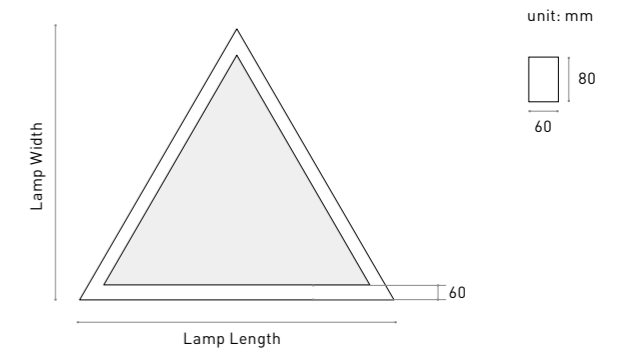

L6080 | Triangle

COLOURS Choose from three color libraries

Acoustic Click to library: HL-04, HL-05, HL-06

Texture Click to library: TE-03, TE-04, TE-05

Profile Click to library: Silver, Black, White

BASIC PARAMETER

Lighting direction	Down&Inner , UP&Down
Installation	Pendant , Ceiling , Recessed , Wall mounted
Beam angle	PC:105° , M1:72° , M2:70°
Light efficiency	60-80lm/W
Profile	W60mm*H80mm
Power	20 W/m
Optic	DF , M1 , M2
CCT	2400-6500K , RGB , RGBW
DIMMING	Non , Dali , Push , Triac , 0-10V , Remote , Tunable
Input voltage	200-240V , 100-277V
CRI	>80 , >90 , >95
Warranty	5 Years
Certification	CB CE ENEC RoHS DALI DIMMER FREE

LAMPS PARAMETER

Model	Length(mm)	Width(mm)	Power (w)	Luminous (lm)
L6080	600	520	30+7.5	2250
L6080	900	779	50+12.5	3750
L6080	1200	1039	60+15	4500

*Lumens @ 4000K , CRI>80 , PC , Down&Inner