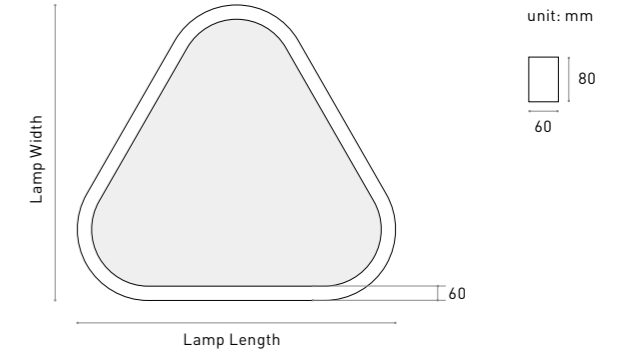

L6080 | Galaxy

COLOURS Choose from three color libraries

Acoustic Click to library: HL-04, HL-05, HL-06

Texture Click to library: TE-03, TE-04, TE-05

Profile Click to library: Silver, Black, White

BASIC PARAMETER

Lighting direction	Down&Inner , UP&Down
Installation	Pendant , Ceiling , Recessed , Wall mounted
Beam angle	PC:105° , M1:72° , M2:70°
Light efficiency	60-80lm/W
Profile	W60mm*H80mm
Power	20 W/m
Optic	DF , M1 , M2
CCT	2400-6500K , RGB , RGBW
DIMMING	Non , Dali , Push , Triac , 0-10V , Remote , Tunable
Input voltage	200-240V , 100-277V
CRI	>80 , >90 , >95
Warranty	5 Years
Certification	CB CE RoHS DALI FREE

LAMPS PARAMETER

Model	Length(mm)	Width(mm)	Power (w)	Luminous (lm)
L6080	600	559	30+7.5	2250
L6080	900	833	40+10	3000
L6080	1200	1099	60+15	4500

*Lumens @ 4000K , CRI>80 , PC , Down&Inner