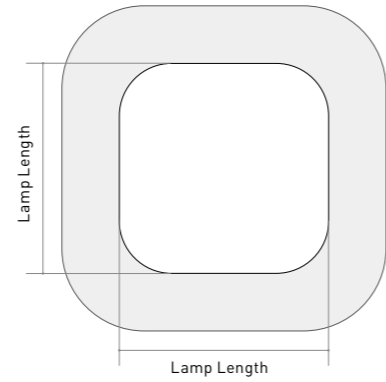

Scorpio | Hat

COLOURS Choose from three color libraries

Acoustic [Click to library](#)   **Profile** [Click to library](#)

HL-04   HL-05   HL-06   Silver   Black   White

BASIC PARAMETER

Lighting direction	Down
Installation	Pendant , Ceiling , Recessed , Wall mounted
Beam angle	PC:105° , M1:72° , M2:70°
Light efficiency	100lm/W
Lamp hight	60-200mm
Optic	DF , M1 , M2
CCT	2400-6500K , RGB , RGBW
DIMMING	Non , Dali , Push , Triac , 0-10V , Remote , Tunable
Input voltage	200-240V , 100-277V
CRI	>80 , >90 , >95
Warranty	5 Years
Certification	

LAMPS PARAMETER

Length(mm)	Power (w)	Luminous (lm)
600	60	6000
780	100	10000
820	110	11000
900	130	13000
952	150	15000
1036	180	18000
1080	190	19000

*Not included texture shell size , Lumens @ 4000K , CRI>80 , PC