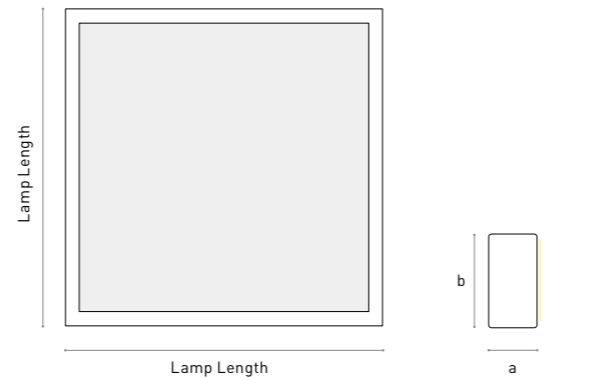

Decoration | Quadrate

COLOURS Choose from three color libraries

Acoustic Click to library: HL-04, HL-05, HL-06

Texture Click to library: TE-03, TE-04, TE-05

Profile Click to library: Silver, Black, White

BASIC PARAMETER

Lighting direction	Inner
Installation	Pendant , Ceiling , Recessed , Wall mounted
Beam angle	PC:105° , M1:72° , M2:70°
Light efficiency	40-80lm/W
Lamp hight	40/50/55/60/100mm
Optic	DF , M1 , M2
CCT	2400-6500K , RGB , RGBW
DIMMING	Non , Dali , Push , Triac , 0-10V , Remote , Tunable
Input voltage	200-240V , 100-277V
CRI	>80 , >90 , >95
Warranty	5 Years
Certification	CB CE ENEC RoHS DALI DIMMER FREE

LAMPS PARAMETER

a(mm)	b(mm)	Length(mm)	Power (w)	Luminous (lm)
25	40	604	24	960
25	40	904	36	1440
25	40	1204	48	1920
25	55	604	24	960
25	55	904	36	1440
25	55	1204	48	1920
31	50	604	36	1440
31	50	904	54	2160
31	50	1204	72	2880
37	60	604	48	1920
37	60	904	72	2880
37	60	1204	96	3840

*Lumens @ 4000K , CRI>80 , PC