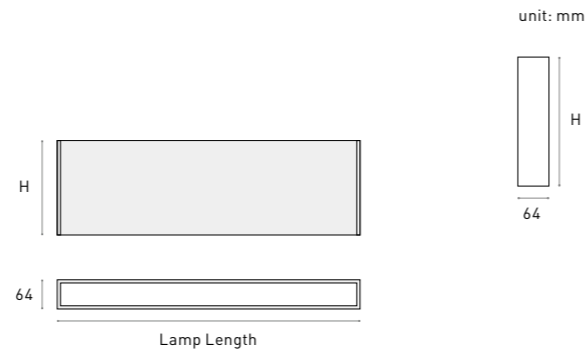

L64XX

COLOURS Choose from three color libraries

Acoustic Click to library: HL-04, HL-05, HL-06

Texture Click to library: TE-03, TE-04, TE-05

Profile Click to library: Silver, Black, White

L80XX

COLOURS Choose from three color libraries

Acoustic Click to library: HL-04, HL-05, HL-06

Texture Click to library: TE-03, TE-04, TE-05

Profile Click to library: Silver, Black, White

BASIC PARAMETER

Lighting direction	Up&Down , Down
Installation	Pendant , Ceiling , Wall mounted
Beam angle	PC:105° , M1:72° , M2:70°
Light efficiency	100lm/W
Lamp hight	200-600mm
Power	20 W/m
Optic	DF , M1 , M2
CCT	2400-6500K , RGB , RGBW
DIMMING	Non , Dali , Push , Triac , 0-10V , Remote , Tunable
Input voltage	200-240V , 100-277V
CRI	>80 , >90 , >95
Warranty	5 Years
Certification	CB CE RoHS REACH FREE

LAMPS PARAMETER

Model	Length(mm)	Power (w)	Luminous (lm)
L64XX	500	10	1000
L64XX	600	12	1200
L64XX	700	14	1400
L64XX	800	16	1600
L64XX	900	18	1800
L64XX	1000	20	2000
L64XX	1100	22	2200
L64XX	1200	24	2400
L64XX	1300	26	2600
L64XX	1400	28	2800
L64XX	1500	30	3000
L64XX	1600	32	3200
L64XX	1700	34	3400
L64XX	1800	36	3600
L64XX	1900	38	3800
L64XX	2000	40	4000
L64XX	2100	42	4200
L64XX	2200	44	4400
L64XX	2300	46	4600
L64XX	2400	48	4800

*Not included texture shell size , Lumens @ 4000K , CRI>80 , PC , Down lighting

BASIC PARAMETER

Lighting direction	Up&Down , Down
Installation	Pendant , Ceiling , Wall mounted
Beam angle	PC:105° , M1:72° , M2:70°
Light efficiency	100lm/W
Lamp hight	200-600mm
Power	30 W/m
Optic	DF , M1 , M2
CCT	2400-6500K , RGB , RGBW
DIMMING	Non , Dali , Push , Triac , 0-10V , Remote , Tunable
Input voltage	200-240V , 100-277V
CRI	>80 , >90 , >95
Warranty	5 Years
Certification	CB CE RoHS REACH FREE

LAMPS PARAMETER