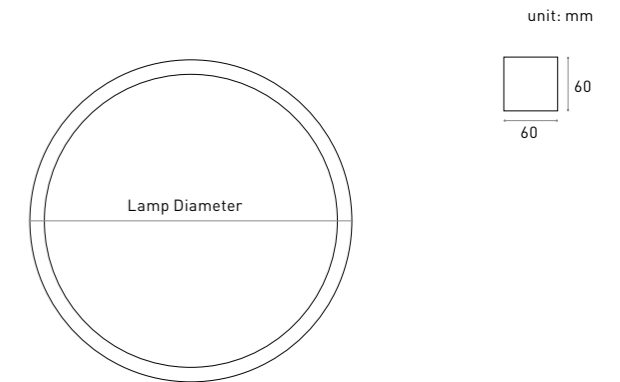

Indirect | L6060

COLOURS Choose from three color libraries

Acoustic Click to library: HL-04, HL-05, HL-06

Texture Click to library: TE-03, TE-04, TE-05

Profile Click to library: Silver, Black, White

BASIC PARAMETER

Lighting direction	Inner&Outer
Installation	Pendant , Ceiling , Wall mounted
Beam angle	PC:105° , M1:72° , M2:70°
Light efficiency	40-80lm/W
Power	40 W/m
Optic	DF , M1 , M2
CCT	2400-6500K , RGB , RGBW
DIMMING	Non , Dali , Push , Triac , 0-10V , Remote , Tunable
Input voltage	200-240V , 100-277V
CRI	>80 , >90 , >95
Warranty	5 Years
Certification	CB CE ENEC RoHS DALI DIMMER FREE

LAMPS PARAMETER

Model	Diameter(mm)	Power (w)	Luminous (lm)
L6060	536	64	2560
L6060	695	84	3360
L6060	856	108	4320
L6060	1013	128	5120
L6060	1172	148	5920

*Lumens @ 4000K , CRI>80 , PC