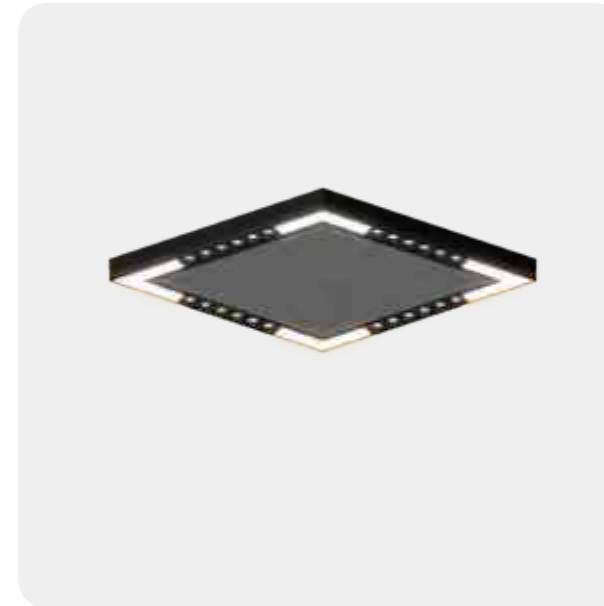

Lens | Rhombus

COLOURS Choose from three color libraries

Acoustic Click to library: HL-04, HL-05, HL-06

Texture Click to library: TE-03, TE-04, TE-05

Profile Click to library: Silver, Black, White

BASIC PARAMETER

Lighting direction	UP&Down , Down
Installation	Pendant , Ceiling , Recessed , Wall mounted
Beam angle	PC:105° , M1:72° , M2:70°
Light efficiency	100lm/W
Optic	DF , M1 , M2
CCT	2400~6500K , RGB , RGBW
DIMMING	Non , Dali , Push , Triac , 0-10V , Remote , Tunable
Input voltage	200-240V , 100-277V
CRI	>80 , >90 , >95
Warranty	5 Years
Certification	CB CE RoHS DALI DIMMER FREE

LAMPS PARAMETER

a(mm)	Length(mm)	Width(mm)	Power (w)	Luminous (lm)
50	849	489	30	3000
50	1200	396	50	5000

*Lumens @ 4000K , CRI>80 , PC , Down lighting