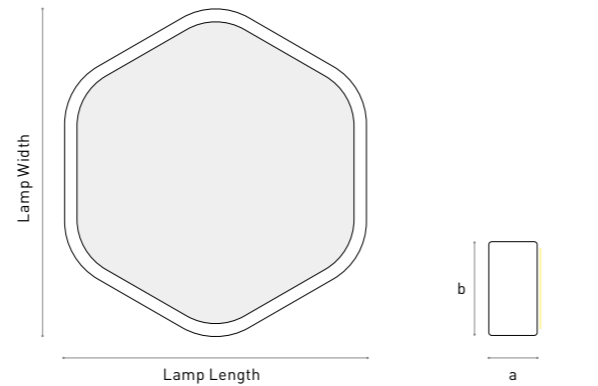

Decoration | Galaxy V2.0

COLOURS Choose from three color libraries

Acoustic Click to library: HL-04, HL-05, HL-06

Texture Click to library: TE-03, TE-04, TE-05

Profile Click to library: Silver, Black, White

BASIC PARAMETER

Lighting direction	Inner
Installation	Pendant, Ceiling, Recessed, Wall mounted
Beam angle	PC:105°, M1:72°, M2:70°
Light efficiency	40-80lm/W
Lamp height	40/50/55/60/100mm
Optic	DF, M1, M2
CCT	2400-6500K, RGB, RGBW
DIMMING	Non, Dali, Push, Triac, 0-10V, Remote, Tunable
Input voltage	200-240V, 100-277V
CRI	>80, >90, >95
Warranty	5 Years
Certification	CB CE ENEC RoHS DALI DIMMER FREE

LAMPS PARAMETER

a(mm)	b(mm)	Length(mm)	Width(mm)	Power (w)	Luminous (lm)
25	40	772	814	24	960
25	40	1118	1214	40	1600
25	55	772	814	24	960
25	55	1118	1214	40	1600
31	50	772	814	36	1440
31	50	1118	1214	60	2400
37	60	772	814	48	1920
37	60	1118	1214	80	3200

*Lumens @ 4000K, CRI>80, PC