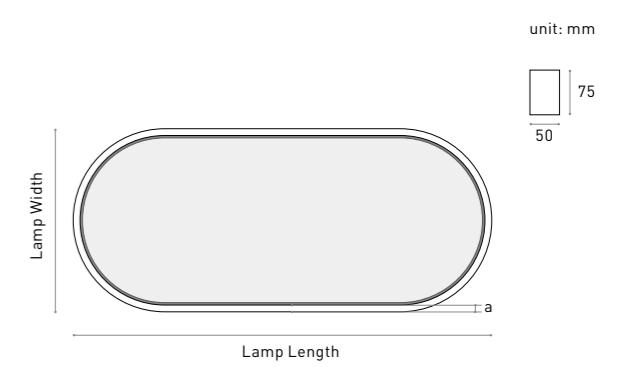

Lens | Faith

COLOURS Choose from three color libraries

Acoustic Click to library: HL-04, HL-05, HL-06

Texture Click to library: TE-03, TE-04, TE-05

Profile Click to library: Silver, Black, White

BASIC PARAMETER

Lighting direction	UP&Down , Down
Installation	Pendant , Ceiling , Recessed , Wall mounted
Beam angle	PC:105° , M1:72° , M2:70°
Light efficiency	100lm/W
Optic	DF , M1 , M2
CCT	2400~6500K , RGB , RGBW
DIMMING	Non , Dali , Push , Triac , 0-10V , Remote , Tunable
Input voltage	200-240V , 100-277V
CRI	>80 , >90 , >95
Warranty	5 Years
Certification	CB CE A RoHS DALI DIMMER FREE

LAMPS PARAMETER

a(mm)	Length(mm)	Width(mm)	Power (w)	Luminous (lm)
50	1350	450	60	6000
50	1600	600	74	7400
50	2100	900	92	9200
50	2400	1000	110	11000
50	2800	1200	128	12800

*Lumens @ 4000K , CRI>80 , PC , Down lighting