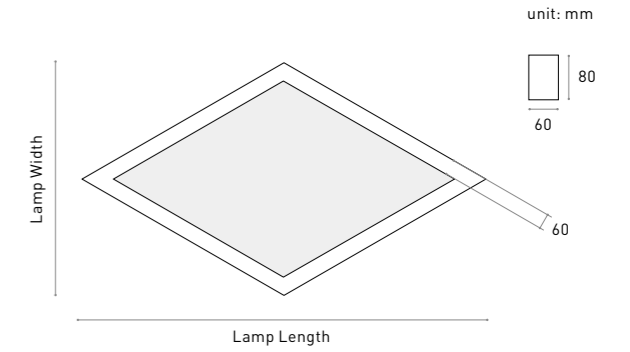

L6080 | Rhombus

COLOURS Choose from three color libraries

Acoustic Click to library: HL-04, HL-05, HL-06

Texture Click to library: TE-03, TE-04, TE-05

Profile Click to library: Silver, Black, White

BASIC PARAMETER

Lighting direction	Down&Inner , UP&Down
Installation	Pendant , Ceiling , Recessed , Wall mounted
Beam angle	PC:105° , M1:72° , M2:70°
Light efficiency	60-80lm/W
Profile	W60mm*H80mm
Power	20 W/m
Optic	DF , M1 , M2
CCT	2400-6500K , RGB , RGBW
DIMMING	Non , Dali , Push , Triac , 0-10V , Remote , Tunable
Input voltage	200-240V , 100-277V
CRI	>80 , >90 , >95
Warranty	5 Years
Certification	CB CE RoHS DALI FREE

LAMPS PARAMETER

Model	Length(mm)	Width(mm)	Power (w)	Luminous (lm)
L6080	848	489	30+7.5	2250
L6080	1200	692	50+12.5	3750

*Lumens @ 4000K , CRI>80 , PC , Down&Inner