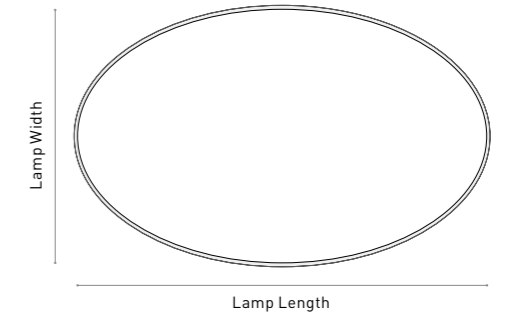

LAMPS PARAMETER

Length(mm)	Width(mm)	Power (w)	Luminous (lm)
800	450	50	5000
1200	700	120	12000

*Not included texture shell size, Lumens @ 4000K, CRI>80, PC

Cancer | Wrapped

COLOURS Choose from three color libraries