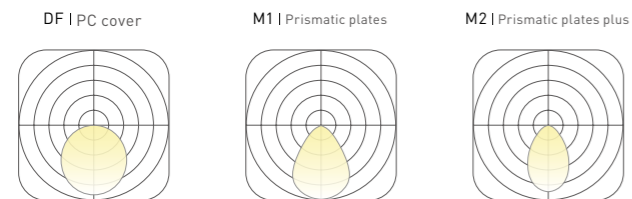

Capricon | Hat

COLOURS Choose from three color libraries

Acoustic [Click to library](#)   **Profile** [Click to library](#)

HL-04 HL-05 HL-06   Silver Black White

BASIC PARAMETER

Lighting direction	Down
Installation	Pendant , Ceiling , Recessed , Wall mounted
Beam angle	PC:105° , M1:72° , M2:70°
Light efficiency	100lm/W
Lamp hight	60-200mm
Optic	DF , M1 , M2
CCT	2400-6500K , RGB , RGBW
DIMMING	Non , Dali , Push , Triac , 0-10V , Remote , Tunable
Input voltage	200-240V , 100-277V
CRI	>80 , >90 , >95
Warranty	5 Years
Certification	CB CE ENEC RoHS DALI DIMMER FREE

LAMPS PARAMETER

Length(mm)	Width(mm)	Power (w)	Luminous (lm)
600	229	16	1600
737	290	25	2500
900	406	45	4500
1044	447	55	5500

*Not included texture shell size , Lumens @ 4000K , CRI>80 , PC

Pisces | Hat

COLOURS Choose from three color libraries

Acoustic [Click to library](#)   **Profile** [Click to library](#)

HL-04 HL-05 HL-06   Silver Black White

BASIC PARAMETER

Lighting direction	Down
Installation	Pendant , Ceiling , Recessed , Wall mounted
Beam angle	PC:105° , M1:72° , M2:70°
Light efficiency	100lm/W
Lamp hight	60-200mm
Optic	DF , M1 , M2
CCT	2400-6500K , RGB , RGBW
DIMMING	Non , Dali , Push , Triac , 0-10V , Remote , Tunable
Input voltage	200-240V , 100-277V
CRI	>80 , >90 , >95
Warranty	5 Years
Certification	CB CE ENEC RoHS DALI DIMMER FREE

LAMPS PARAMETER

Length(mm)	Width(mm)	Power (w)	Luminous (lm)
600	333	18	1800
737	455	30	3000
900	794	80	8000
1044	753	80	8000

*Not included texture shell size , Lumens @ 4000K , CRI>80 , PC