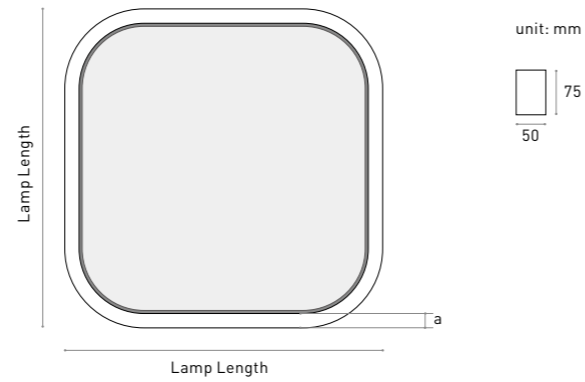

Lens | Belief

COLOURS Choose from three color libraries

Acoustic Click to library: HL-04, HL-05, HL-06

Texture Click to library: TE-03, TE-04, TE-05

Profile Click to library: Silver, Black, White

BASIC PARAMETER

Lighting direction	UP&Down , Down
Installation	Pendant , Ceiling , Recessed , Wall mounted
Beam angle	PC:105° , M1:72° , M2:70°
Light efficiency	100lm/W
Optic	DF , M1 , M2
CCT	2400~6500K , RGB , RGBW
DIMMING	Non , Dali , Push , Triac , 0-10V , Remote , Tunable
Input voltage	200-240V , 100-277V
CRI	>80 , >90 , >95
Warranty	5 Years
Certification	CB CE A RoHS DALI DIMMER FREE

LAMPS PARAMETER

a(mm)	Length(mm)	Power (w)	Luminous (lm)
50	900	50	5000
50	1032	60	6000
50	1116	70	7000

*Lumens @ 4000K , CRI>80 , PC , Down lighting