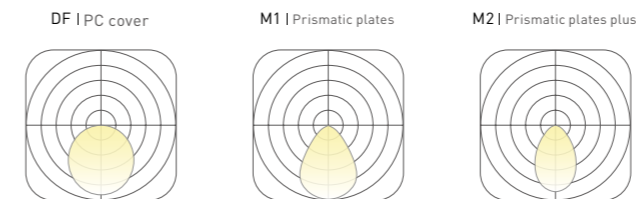

Leo | Wrapped

COLOURS Choose from three color libraries

Acoustic Click to library: HL-04, HL-05, HL-06

Texture Click to library: TE-03, TE-04, TE-05

Profile Click to library: Silver, Black, White

BASIC PARAMETER

Lighting direction	Down
Installation	Pendant, Ceiling, Wall mounted
Beam angle	PC:105°, M1:72°, M2:70°
Light efficiency	100lm/W
Lamp height	60-200mm
Optic	DF, M1, M2
CCT	2400-6500K, RGB, RGBW
DIMMING	Non, Dali, Push, Triac, 0-10V, Remote, Tunable
Input voltage	200-240V, 100-277V
CRI	>80, >90, >95
Warranty	5 Years
Certification	CB CE ENEC RoHS DALI DIMMER FREE

LAMPS PARAMETER

Length(mm)	Width(mm)	Power (w)	Luminous (lm)
466	404	25	2500
616	534	40	4000
812	703	75	7500
916	793	90	9000
1066	923	120	12000
1200	1039	160	16000

*Not included texture shell size, Lumens @ 4000K, CRI>80, PC

Vrigo | Wrapped

COLOURS Choose from three color libraries

Acoustic Click to library: HL-04, HL-05, HL-06

Texture Click to library: TE-03, TE-04, TE-05

Profile Click to library: Silver, Black, White

BASIC PARAMETER

Lighting direction	Down
Installation	Pendant, Ceiling, Wall mounted
Beam angle	PC:105°, M1:72°, M2:70°
Light efficiency	100lm/W
Lamp height	60-200mm
Optic	DF, M1, M2
CCT	2400-6500K, RGB, RGBW
DIMMING	Non, Dali, Push, Triac, 0-10V, Remote, Tunable
Input voltage	200-240V, 100-277V
CRI	>80, >90, >95
Warranty	5 Years
Certification	CB CE ENEC RoHS DALI DIMMER FREE

LAMPS PARAMETER

Length(mm)	Power (w)	Luminous (lm)
480	40	4000
520	50	5000
600	60	6000
900	140	14000
1200	250	25000

*Not included texture shell size, Lumens @ 4000K, CRI>80, PC