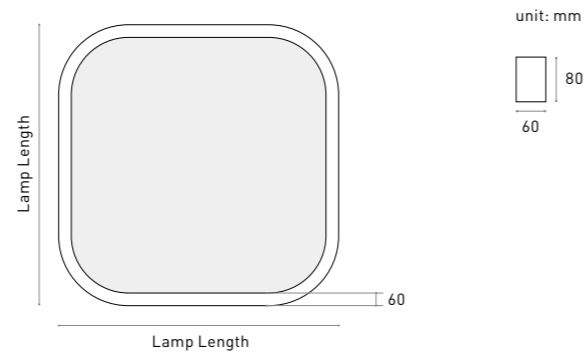

L6080 | Belief

COLOURS Choose from three color libraries

Acoustic Click to library: HL-04, HL-05, HL-06

Texture Click to library: TE-03, TE-04, TE-05

Profile Click to library: Silver, Black, White

BASIC PARAMETER

Lighting direction	Down&Inner , UP&Down
Installation	Pendant , Ceiling , Recessed , Wall mounted
Beam angle	PC:105° , M1:72° , M2:70°
Light efficiency	60-80lm/W
Profile	W60mm*H80mm
Power	20 W/m
Optic	DF , M1 , M2
CCT	2400-6500K , RGB , RGBW
DIMMING	Non , Dali , Push , Triac , 0-10V , Remote , Tunable
Input voltage	200-240V , 100-277V
CRI	>80 , >90 , >95
Warranty	5 Years
Certification	CB CE RoHS DALI FREE

LAMPS PARAMETER

Model	Length(mm)	Power (w)	Luminous (lm)
L6080	900	50+12.5	3750
L6080	1032	60+15	4500
L6080	1200	70+17.5	5250

*Lumens @ 4000K , CRI>80 , PC , Down&Inner