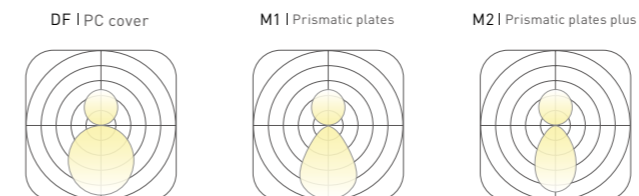

Indirect | L2555

COLOURS Choose from three color libraries

Acoustic Click to library: HL-04, HL-05, HL-06

Texture Click to library: TE-03, TE-04, TE-05

Profile Click to library: Silver, Black, White

Indirect | L3150

COLOURS Choose from three color libraries

Acoustic Click to library: HL-04, HL-05, HL-06

Texture Click to library: TE-03, TE-04, TE-05

Profile Click to library: Silver, Black, White

BASIC PARAMETER

Lighting direction	Inner , Outer
Installation	Pendant , Ceiling , Wall mounted
Beam angle	PC:105° , M1:72° , M2:70°
Light efficiency	40-80lm/W
Power	10 W/m
Optic	DF , M1 , M2
CCT	2400-6500K , RGB , RGBW
DIMMING	Non , Dali , Push , Triac , 0-10V , Remote , Tunable
Input voltage	200-240V , 100-277V
CRI	>80 , >90 , >95
Warranty	5 Years
Certification	CB CE ENEC RoHS DALI DIMMER FREE

LAMPS PARAMETER

Model	Diameter(mm)	Power (w)	Luminous (lm)
L2555	480	23	900
L2555	640	30	1200
L2555	800	38	1500
L2555	960	45	1800
L2555	1120	53	2100

*Lumens @ 4000K , CRI>80 , PC , Inner

BASIC PARAMETER

Lighting direction	Inner , Outer
Installation	Pendant , Ceiling , Wall mounted
Beam angle	PC:105° , M1:72° , M2:70°
Light efficiency	40-80lm/W
Power	15 W/m
Optic	DF , M1 , M2
CCT	2400-6500K , RGB , RGBW
DIMMING	Non , Dali , Push , Triac , 0-10V , Remote , Tunable
Input voltage	200-240V , 100-277V
CRI	>80 , >90 , >95
Warranty	5 Years
Certification	CB CE ENEC RoHS DALI DIMMER FREE

LAMPS PARAMETER

Model	Diameter(mm)	Power (w)	Luminous (lm)
L3150	480	30	1200
L3150	640	40	1600
L3150	800	50	2000
L3150	960	60	2400
L3150	1120	70	2800

*Lumens @ 4000K , CRI>80 , PC , Inner