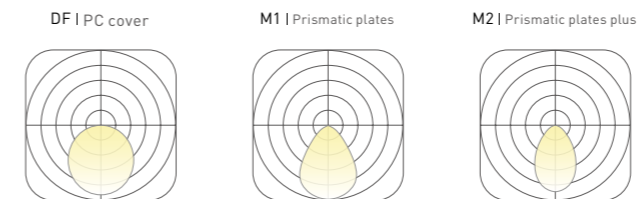

L6080 | Circle

COLOURS Choose from three color libraries

Acoustic Click to library: HL-04, HL-05, HL-06

Texture Click to library: TE-03, TE-04, TE-05

Profile Click to library: Silver, Black, White

BASIC PARAMETER

Lighting direction	Down&Inner , UP&Down
Installation	Pendant , Ceiling , Recessed , Wall mounted
Beam angle	PC:105° , M1:72° , M2:70°
Light efficiency	60-80lm/W
Profile	W60mm*H80mm
Power	20 W/m
Optic	DF , M1 , M2
CCT	2400-6500K , RGB , RGBW
DIMMING	Non , Dali , Push , Triac , 0-10V , Remote , Tunable
Input voltage	200-240V , 100-277V
CRI	>80 , >90 , >95
Warranty	5 Years
Certification	CB CE RoHS DALI FREE

LAMPS PARAMETER

Model	Diameter(mm)	Power (w)	Luminous (lm)
L6080	450	20+5	1500
L6080	660	30+7.5	2250
L6080	900	40+10	3000
L6080	1060	50+12.5	3750
L6080	1200	60+15	4500

*Lumens @ 4000K , CRI>80 , PC , Down&Inner

L6080 | Rectangle

COLOURS Choose from three color libraries

Acoustic Click to library: HL-04, HL-05, HL-06

Texture Click to library: TE-03, TE-04, TE-05

Profile Click to library: Silver, Black, White

BASIC PARAMETER

Lighting direction	Down&Inner , UP&Down
Installation	Pendant , Ceiling , Recessed , Wall mounted
Beam angle	PC:105° , M1:72° , M2:70°
Light efficiency	60-80lm/W
Profile	W60mm*H80mm
Power	20 W/m
Optic	DF , M1 , M2
CCT	2400-6500K , RGB , RGBW
DIMMING	Non , Dali , Push , Triac , 0-10V , Remote , Tunable
Input voltage	200-240V , 100-277V
CRI	>80 , >90 , >95
Warranty	5 Years
Certification	CB CE RoHS DALI FREE

LAMPS PARAMETER

Model	Length(mm)	Width(mm)	Power (w)	Luminous (lm)
L6080	1200	600	72+18	5400

*Lumens @ 4000K , CRI>80 , PC , Down&Inner