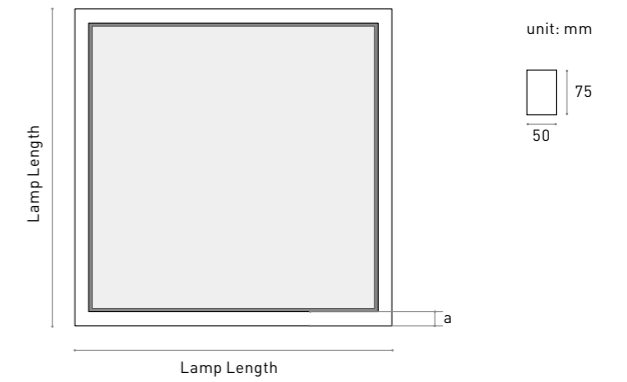

Lens | Quadrate

COLOURS Choose from three color libraries

Acoustic Click to library: HL-04, HL-05, HL-06

Texture Click to library: TE-03, TE-04, TE-05

Profile Click to library: Silver, Black, White

BASIC PARAMETER

Lighting direction	UP&Down , Down
Installation	Pendant , Ceiling , Recessed , Wall mounted
Beam angle	PC:105° , M1:72° , M2:70°
Light efficiency	100lm/W
Optic	DF , M1 , M2
CCT	2400~6500K , RGB , RGBW
DIMMING	Non , Dali , Push , Triac , 0-10V , Remote , Tunable
Input voltage	200-240V , 100-277V
CRI	>80 , >90 , >95
Warranty	5 Years
Certification	CB CE RoHS DALI DIMMER FREE

LAMPS PARAMETER

a(mm)	Length(mm)	Power (w)	Luminous (lm)
50	600	40	4000
50	816	55	5500
50	900	60	6000
50	1116	70	7000
50	1200	80	8000

*Lumens @ 4000K , CRI>80 , PC , Down lighting