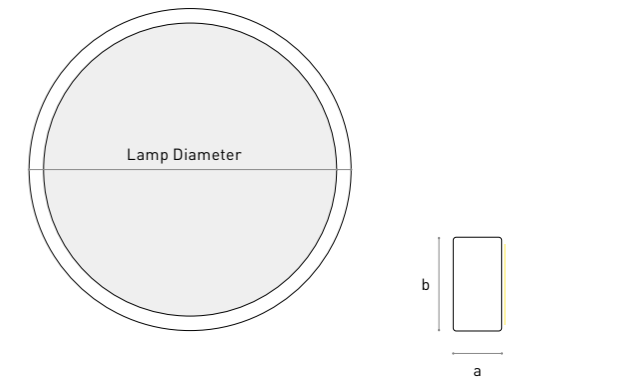

Decoration | Circle

COLOURS Choose from three color libraries

Acoustic Click to library: HL-04, HL-05, HL-06

Texture Click to library: TE-03, TE-04, TE-05

Profile Click to library: Silver, Black, White

BASIC PARAMETER

Lighting direction	Inner
Installation	Pendant, Ceiling, Recessed, Wall mounted
Beam angle	PC:105°, M1:72°, M2:70°
Light efficiency	40-80lm/W
Lamp height	40/50/55/60/100mm
Optic	DF, M1, M2
CCT	2400-6500K, RGB, RGBW
DIMMING	Non, Dali, Push, Triac, 0-10V, Remote, Tunable
Input voltage	200-240V, 100-277V
CRI	>80, >90, >95
Warranty	5 Years
Certification	CB CE ENEC RoHS DALI DIMMER FREE

LAMPS PARAMETER

a(mm)	b(mm)	Diameter(mm)	Power (w)	Luminous (lm)
25	40	480	15	600
25	40	640	20	800
25	40	800	40	1600
25	40	960	30	1200
25	40	1120	35	1400
25	55	480	15	600
25	55	640	20	800
25	55	800	40	1600
25	55	960	30	1200
25	55	1120	35	1400
31	50	480	22	880
31	50	640	30	1200
31	50	800	60	2400
31	50	960	45	1800
31	50	1120	52	2080
37	60	480	30	1200
37	60	640	40	1600
37	60	800	80	3200
37	60	960	60	2400
37	60	1120	70	2800

*Lumens @ 4000K, CRI>80, PC