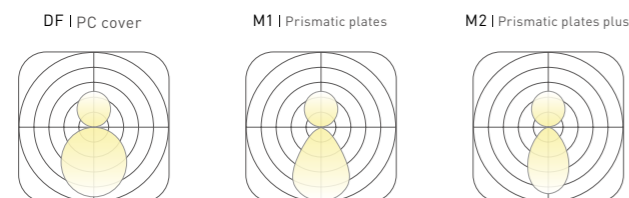

Lens | Line

COLOURS Choose from three color libraries

Acoustic Click to library: HL-04, HL-05, HL-06

Texture Click to library: TE-03, TE-04, TE-05

Profile Click to library: Silver, Black, White

BASIC PARAMETER

Lighting direction	UP&Down , Down
Installation	Pendant , Ceiling , Wall mounted
Beam angle	PC:105° , M1:72° , M2:70°
Lamp hight	60-200mm
Light efficiency	100lm/W
Optic	DF , M1 , M2
CCT	2400~6500K , RGB , RGBW
DIMMING	Non , Dali , Push , Triac , 0-10V , Remote , Tunable
Input voltage	200-240V , 100-277V
CRI	>80 , >90 , >95
Warranty	5 Years
Certification	CB CE A RoHS DALI DIMMER FREE

LAMPS PARAMETER

a(mm)	Length(mm)	Power (w)	Luminous (lm)
50	500	9	900
50	600	10	1000
50	900	16	1600
50	1000	17	1700
50	1200	21	2100
50	1500	26	2600
50	1800	31	3100
50	2000	35	3500

*Not included texture shell size , Lumens @ 4000K , CRI>80 , PC , Down lighting

Lens | S

COLOURS Choose from three color libraries

Acoustic Click to library: HL-04, HL-05, HL-06

Texture Click to library: TE-03, TE-04, TE-05

Profile Click to library: Silver, Black, White

BASIC PARAMETER

Lighting direction	UP&Down , Down
Installation	Pendant , Ceiling , Wall mounted
Beam angle	PC:105° , M1:72° , M2:70°
Light efficiency	100lm/W
Optic	DF , M1 , M2
CCT	2400~6500K , RGB , RGBW
DIMMING	Non , Dali , Push , Triac , 0-10V , Remote , Tunable
Input voltage	200-240V , 100-277V
CRI	>80 , >90 , >95
Warranty	5 Years
Certification	CB CE A RoHS DALI DIMMER FREE

LAMPS PARAMETER

a(mm)	Length(mm)	Width(mm)	Power (w)	Luminous (lm)
50	600	131	10	1000
50	895	173	15	1500
50	1510	333	27	2700
50	1785	388	34	3400
50	2030	435	40	4000
50	2165	353	40	4000
50	2590	413	55	5500
50	2875	453	60	6000

*Not included texture shell size , Lumens @ 4000K , CRI>80 , PC , Down lighting