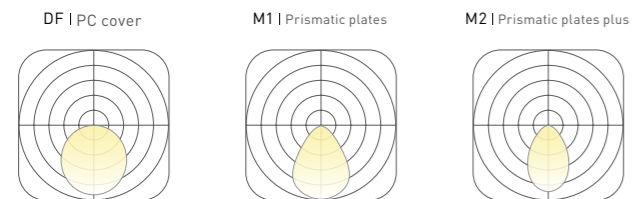

L6080 | Oval

COLOURS Choose from three color libraries

Acoustic Click to library: HL-04, HL-05, HL-06

Texture Click to library: TE-03, TE-04, TE-05

Profile Click to library: Silver, Black, White

BASIC PARAMETER

Lighting direction	Down&Inner , UP&Down
Installation	Pendant , Ceiling , Recessed , Wall mounted
Beam angle	PC:105° , M1:72° , M2:70°
Light efficiency	60-80lm/W
Profile	W60mm*H80mm
Power	20 W/m
Optic	DF , M1 , M2
CCT	2400-6500K , RGB , RGBW
DIMMING	Non , Dali , Push , Triac , 0-10V , Remote , Tunable
Input voltage	200-240V , 100-277V
CRI	>80 , >90 , >95
Warranty	5 Years
Certification	CB CE RoHS DALI FREE

LAMPS PARAMETER

Model	Length(mm)	Width(mm)	Power (w)	Luminous (lm)
L6080	900	556	30+7.5	2250
L6080	1200	740	40+10	3000

*Lumens @ 4000K , CRI>80 , PC , Down&Inner

L6080 | Eye

COLOURS Choose from three color libraries

Acoustic Click to library: HL-04, HL-05, HL-06

Texture Click to library: TE-03, TE-04, TE-05

Profile Click to library: Silver, Black, White

BASIC PARAMETER

Lighting direction	Down&Inner , UP&Down
Installation	Pendant , Ceiling , Recessed , Wall mounted
Beam angle	PC:105° , M1:72° , M2:70°
Light efficiency	60-80lm/W
Profile	W60mm*H80mm
Power	20 W/m
Optic	DF , M1 , M2
CCT	2400-6500K , RGB , RGBW
DIMMING	Non , Dali , Push , Triac , 0-10V , Remote , Tunable
Input voltage	200-240V , 100-277V
CRI	>80 , >90 , >95
Warranty	5 Years
Certification	CB CE RoHS DALI FREE

LAMPS PARAMETER

Model	Length(mm)	Width(mm)	Power (w)	Luminous (lm)
L6080	600	229	20+5	1500
L6080	900	406	30+7.5	2250
L6080	1200	563	40+10	3000

*Lumens @ 4000K , CRI>80 , PC , Down&Inner