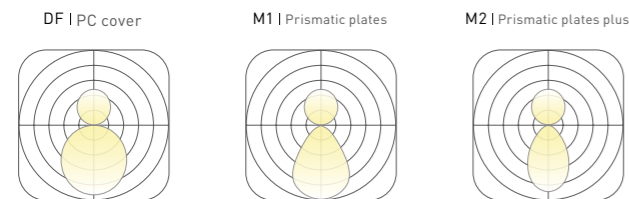

Lens | Oval

COLOURS Choose from three color libraries

Acoustic Click to library: HL-04, HL-05, HL-06

Texture Click to library: TE-03, TE-04, TE-05

Profile Click to library: Silver, Black, White

BASIC PARAMETER

Lighting direction	UP&Down , Down
Installation	Pendant , Ceiling , Recessed , Wall mounted
Beam angle	PC:105° , M1:72° , M2:70°
Light efficiency	100lm/W
Optic	DF , M1 , M2
CCT	2400~6500K , RGB , RGBW
DIMMING	Non , Dali , Push , Triac , 0-10V , Remote , Tunable
Input voltage	200-240V , 100-277V
CRI	>80 , >90 , >95
Warranty	5 Years
Certification	CB CE A RoHS DALI DIMMER FREE

LAMPS PARAMETER

a(mm)	Length(mm)	Width(mm)	Power (w)	Luminous (lm)
50	900	556	30	3000
50	1200	740	40	4000
50	1500	930	50	5000
50	1730	1070	70	7000
50	1940	1200	80	8000

*Lumens @ 4000K , CRI>80 , PC , Down Lighting

Lens | Eye

COLOURS Choose from three color libraries

Acoustic Click to library: HL-04, HL-05, HL-06

Texture Click to library: TE-03, TE-04, TE-05

Profile Click to library: Silver, Black, White

BASIC PARAMETER

Lighting direction	UP&Down , Down
Installation	Pendant , Ceiling , Recessed , Wall mounted
Beam angle	PC:105° , M1:72° , M2:70°
Light efficiency	100lm/W
Optic	DF , M1 , M2
CCT	2400~6500K , RGB , RGBW
DIMMING	Non , Dali , Push , Triac , 0-10V , Remote , Tunable
Input voltage	200-240V , 100-277V
CRI	>80 , >90 , >95
Warranty	5 Years
Certification	CB CE A RoHS DALI DIMMER FREE

LAMPS PARAMETER

a(mm)	Length(mm)	Width(mm)	Power (w)	Luminous (lm)
50	600	229	20	2000
50	900	406	30	3000
50	1200	563	40	4000
50	1500	648	50	5000
50	1800	783	60	6000
50	2000	744	70	7000
50	2400	897	80	8000

*Lumens @ 4000K , CRI>80 , PC , Down Lighting