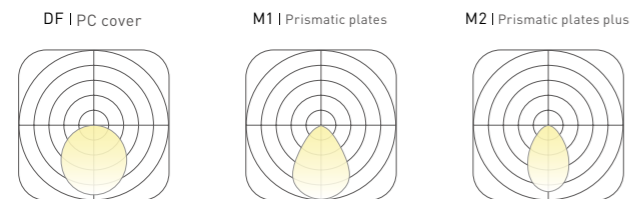

LAMPS PARAMETER

Length(mm)	Width(mm)	Power (w)	Luminous (lm)
800	450	50	5000

*Not included texture shell size , Lumens @ 4000K , CRI>80 , PC

Cancer | Hat

COLOURS Choose from three color libraries

Acoustic [Click to library](#) **Profile** [Click to library](#)