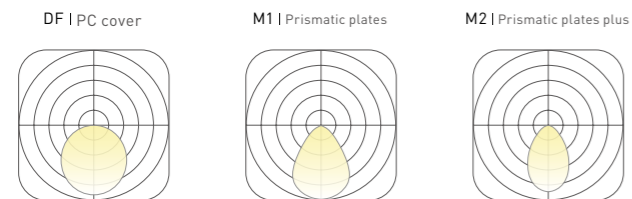

L6080 | Belief

COLOURS Choose from three color libraries

Acoustic Click to library: HL-04, HL-05, HL-06

Texture Click to library: TE-03, TE-04, TE-05

Profile Click to library: Silver, Black, White

BASIC PARAMETER

Lighting direction	Down&Inner , UP&Down
Installation	Pendant , Ceiling , Recessed , Wall mounted
Beam angle	PC:105° , M1:72° , M2:70°
Light efficiency	60-80lm/W
Profile	W60mm*H80mm
Power	20 W/m
Optic	DF , M1 , M2
CCT	2400-6500K , RGB , RGBW
DIMMING	Non , Dali , Push , Triac , 0-10V , Remote , Tunable
Input voltage	200-240V , 100-277V
CRI	>80 , >90 , >95
Warranty	5 Years
Certification	CB CE RoHS DALI FREE

LAMPS PARAMETER

Model	Length(mm)	Power (w)	Luminous (lm)
L6080	900	50+12.5	3750
L6080	1032	60+15	4500
L6080	1200	70+17.5	5250

*Lumens @ 4000K , CRI>80 , PC , Down&Inner

L6080 | Galaxy

COLOURS Choose from three color libraries

Acoustic Click to library: HL-04, HL-05, HL-06

Texture Click to library: TE-03, TE-04, TE-05

Profile Click to library: Silver, Black, White

BASIC PARAMETER

Lighting direction	Down&Inner , UP&Down
Installation	Pendant , Ceiling , Recessed , Wall mounted
Beam angle	PC:105° , M1:72° , M2:70°
Light efficiency	60-80lm/W
Profile	W60mm*H80mm
Power	20 W/m
Optic	DF , M1 , M2
CCT	2400-6500K , RGB , RGBW
DIMMING	Non , Dali , Push , Triac , 0-10V , Remote , Tunable
Input voltage	200-240V , 100-277V
CRI	>80 , >90 , >95
Warranty	5 Years
Certification	CB CE RoHS DALI FREE

LAMPS PARAMETER

Model	Length(mm)	Width(mm)	Power (w)	Luminous (lm)
L6080	600	559	30+7.5	2250
L6080	900	833	40+10	3000
L6080	1200	1099	60+15	4500

*Lumens @ 4000K , CRI>80 , PC , Down&Inner