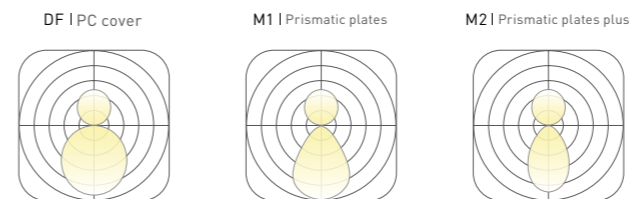

Indirect | L5050

COLOURS Choose from three color libraries

Acoustic Click to library: HL-04, HL-05, HL-06

Texture Click to library: TE-03, TE-04, TE-05

Profile Click to library: Silver, Black, White

BASIC PARAMETER

Lighting direction	Inner&Outer
Installation	Pendant , Ceiling , Wall mounted
Beam angle	PC:105° , M1:72° , M2:70°
Light efficiency	40-80lm/W
Power	30 W/m
Optic	DF , M1 , M2
CCT	2400-6500K , RGB , RGBW
DIMMING	Non , Dali , Push , Triac , 0-10V , Remote , Tunable
Input voltage	200-240V , 100-277V
CRI	>80 , >90 , >95
Warranty	5 Years
Certification	CB CE ENEC RoHS DALI DIMMER FREE

LAMPS PARAMETER

Model	Diameter(mm)	Power (w)	Luminous (lm)
L5050	526	45	1800
L5050	685	60	2400
L5050	846	75	3000
L5050	1003	90	3600
L5050	1162	105	4200

*Lumens @ 4000K , CRI>80 , PC

Indirect | L6060

COLOURS Choose from three color libraries

Acoustic Click to library: HL-04, HL-05, HL-06

Texture Click to library: TE-03, TE-04, TE-05

Profile Click to library: Silver, Black, White

BASIC PARAMETER

Lighting direction	Inner&Outer
Installation	Pendant , Ceiling , Wall mounted
Beam angle	PC:105° , M1:72° , M2:70°
Light efficiency	40-80lm/W
Power	40 W/m
Optic	DF , M1 , M2
CCT	2400-6500K , RGB , RGBW
DIMMING	Non , Dali , Push , Triac , 0-10V , Remote , Tunable
Input voltage	200-240V , 100-277V
CRI	>80 , >90 , >95
Warranty	5 Years
Certification	CB CE ENEC RoHS DALI DIMMER FREE

LAMPS PARAMETER

Model	Diameter(mm)	Power (w)	Luminous (lm)
L6060	536	64	2560
L6060	695	84	3360
L6060	856	108	4320
L6060	1013	128	5120
L6060	1172	148	5920

*Lumens @ 4000K , CRI>80 , PC