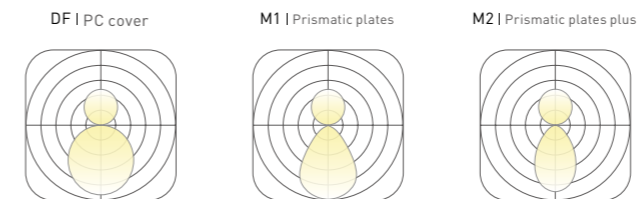

Lens | Belief

COLOURS Choose from three color libraries

Acoustic Click to library: HL-04, HL-05, HL-06

Texture Click to library: TE-03, TE-04, TE-05

Profile Click to library: Silver, Black, White

BASIC PARAMETER

Lighting direction	UP&Down , Down
Installation	Pendant , Ceiling , Recessed , Wall mounted
Beam angle	PC:105° , M1:72° , M2:70°
Light efficiency	100lm/W
Optic	DF , M1 , M2
CCT	2400~6500K , RGB , RGBW
DIMMING	Non , Dali , Push , Triac , 0-10V , Remote , Tunable
Input voltage	200-240V , 100-277V
CRI	>80 , >90 , >95
Warranty	5 Years
Certification	CB CE A RoHS DALI DIMMER FREE

LAMPS PARAMETER

a(mm)	Length(mm)	Power (w)	Luminous (lm)
50	900	50	5000
50	1032	60	6000
50	1116	70	7000

*Lumens @ 4000K , CRI>80 , PC , Down lighting

Lens | Faith

COLOURS Choose from three color libraries

Acoustic Click to library: HL-04, HL-05, HL-06

Texture Click to library: TE-03, TE-04, TE-05

Profile Click to library: Silver, Black, White

BASIC PARAMETER

Lighting direction	UP&Down , Down
Installation	Pendant , Ceiling , Recessed , Wall mounted
Beam angle	PC:105° , M1:72° , M2:70°
Light efficiency	100lm/W
Optic	DF , M1 , M2
CCT	2400~6500K , RGB , RGBW
DIMMING	Non , Dali , Push , Triac , 0-10V , Remote , Tunable
Input voltage	200-240V , 100-277V
CRI	>80 , >90 , >95
Warranty	5 Years
Certification	CB CE A RoHS DALI DIMMER FREE

LAMPS PARAMETER

a(mm)	Length(mm)	Width(mm)	Power (w)	Luminous (lm)
50	1350	450	60	6000
50	1600	600	74	7400
50	2100	900	92	9200
50	2400	1000	110	11000
50	2800	1200	128	12800

*Lumens @ 4000K , CRI>80 , PC , Down lighting