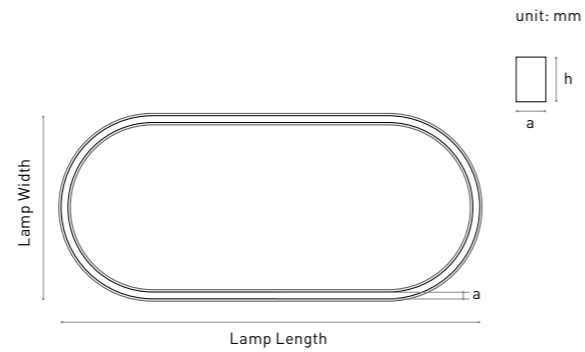

PROFILE

a(mm)	25	35	40	50	60	70	80	90	100	110	120
h(mm)	25	35	40	60	80	100	120	150	200		

DF | PC cover

M1 | Prismatic plates

M2 | Prismatic plates plus

Faith | Wrapped

COLOURS Choose from three color libraries