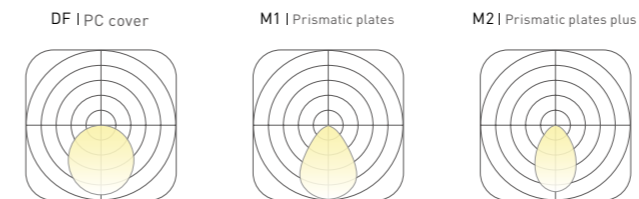

LAMPS PARAMETER

Length(mm)	Power (w)	Luminous (lm)
480	40	4000
520	50	5000
600	60	6000
900	140	14000

*Not included texture shell size , Lumens @ 4000K , CRI>80 , PC

Scorpio | Hat

COLOURS Choose from three color libraries