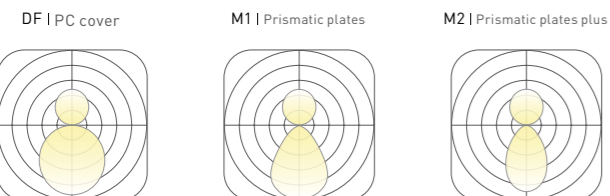

Indirect | L2530

COLOURS Choose from three color libraries

Acoustic Click to library: HL-04, HL-05, HL-06

Texture Click to library: TE-03, TE-04, TE-05

Profile Click to library: Silver, Black, White

Indirect | L3535

COLOURS Choose from three color libraries

Acoustic Click to library: HL-04, HL-05, HL-06

Texture Click to library: TE-03, TE-04, TE-05

Profile Click to library: Silver, Black, White

BASIC PARAMETER

Lighting direction	Inner , Outer
Installation	Pendant , Ceiling , Wall mounted
Beam angle	PC:105° , M1:72° , M2:70°
Light efficiency	40-80lm/W
Power	10 W/m
Optic	DF , M1 , M2
CCT	2400-6500K , RGB , RGBW
DIMMING	Non , Dali , Push , Triac , 0-10V , Remote , Tunable
Input voltage	200-240V , 100-277V
CRI	>80 , >90 , >95
Warranty	5 Years
Certification	CB CE ENEC RoHS DALI DIMMER FREE

LAMPS PARAMETER

Model	Diameter(mm)	Power (w)	Luminous (lm)
L2530	480	23	900
L2530	640	30	1200
L2530	800	38	1500
L2530	960	45	1800
L2530	1120	53	2100

*Lumens @ 4000K , CRI>80 , PC , Inner

BASIC PARAMETER

Lighting direction	Inner , Outer
Installation	Pendant , Ceiling , Wall mounted
Beam angle	PC:105° , M1:72° , M2:70°
Light efficiency	40-80lm/W
Power	10 W/m
Optic	DF , M1 , M2
CCT	2400-6500K , RGB , RGBW
DIMMING	Non , Dali , Push , Triac , 0-10V , Remote , Tunable
Input voltage	200-240V , 100-277V
CRI	>80 , >90 , >95
Warranty	5 Years
Certification	CB CE ENEC RoHS DALI DIMMER FREE

LAMPS PARAMETER

Model	Diameter(mm)	Power (w)	Luminous (lm)
L3535	480	23	900
L3535	640	30	1200
L3535	800	38	1500
L3535	960	45	1800
L3535	1120	53	2100

*Lumens @ 4000K , CRI>80 , PC , Inner