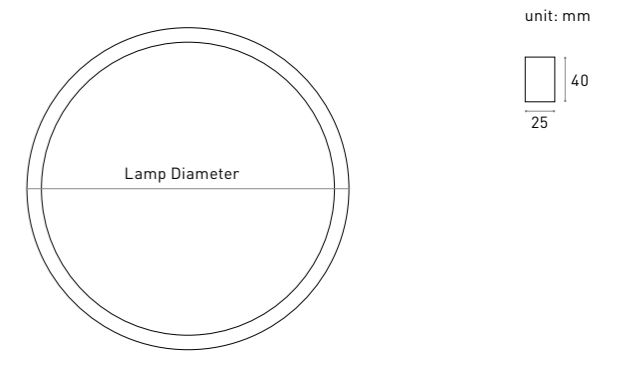

Indirect | L2540 V2.0

COLOURS Choose from three color libraries

Acoustic Click to library: HL-04, HL-05, HL-06

Texture Click to library: TE-03, TE-04, TE-05

Profile Click to library: Silver, Black, White

BASIC PARAMETER

Lighting direction	Inner , Outer
Installation	Pendant , Ceiling , Wall mounted
Beam angle	PC:105° , M1:72° , M2:70°
Light efficiency	40-80lm/W
Power	10 W/m
Optic	DF , M1 , M2
CCT	2400-6500K , RGB , RGBW
DIMMING	Non , Dali , Push , Triac , 0-10V , Remote , Tunable
Input voltage	200-240V , 100-277V
CRI	>80 , >90 , >95
Warranty	5 Years
Certification	CB CE ENEC RoHS DALI DIMMER FREE

LAMPS PARAMETER

Model	Diameter(mm)	Power (w)	Luminous (lm)
L2540	480	23	900
L2540	640	30	1200
L2540	800	38	1500
L2540	960	45	1800
L2540	1120	53	2100

*Lumens @ 4000K , CRI>80 , PC , Inner