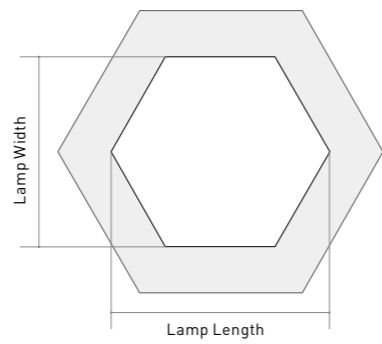

Leo | Hat

COLOURS Choose from three color libraries

Acoustic Click to library   **Profile** Click to library

HL-04   HL-05   HL-06   Silver   Black   White

BASIC PARAMETER

Lighting direction	Down
Installation	Pendant , Ceiling , Recessed , Wall mounted
Beam angle	PC:105° , M1:72° , M2:70°
Light efficiency	100lm/W
Lamp hight	60-200mm
Optic	DF , M1 , M2
CCT	2400-6500K , RGB , RGBW
DIMMING	Non , Dali , Push , Triac , 0-10V , Remote , Tunable
Input voltage	200-240V , 100-277V
CRI	>80 , >90 , >95
Warranty	5 Years
Certification	CB CE ENEC RoHS DALI DIMMER FREE

LAMPS PARAMETER

Length(mm)	Width(mm)	Power (w)	Luminous (lm)
466	404	25	2500
616	534	40	4000
812	703	75	7500
916	793	90	9000
1066	923	120	12000

*Not included texture shell size , Lumens @ 4000K , CRI>80 , PC