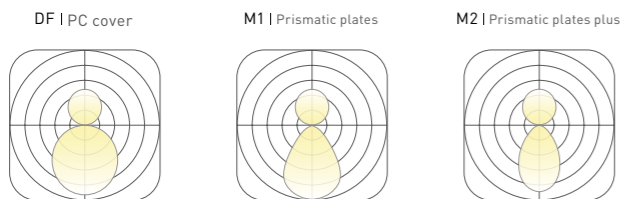

PROFILE

a(mm)	25	35	40	50	60	70	80	90	100	110	120
h(mm)	25	35	40	60	80	100	120	150	200