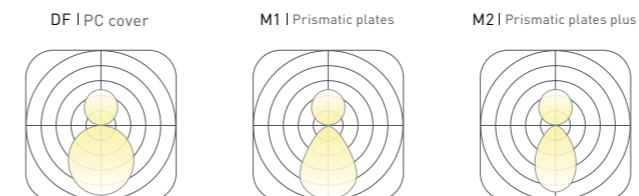

Indirect | L2530

COLOURS Choose from three color libraries

Acoustic Click to library: HL-04, HL-05, HL-06

Texture Click to library: TE-03, TE-04, TE-05

Profile Click to library: Silver, Black, White

Indirect | L3535

COLOURS Choose from three color libraries

Acoustic Click to library: HL-04, HL-05, HL-06

Texture Click to library: TE-03, TE-04, TE-05

Profile Click to library: Silver, Black, White

BASIC PARAMETER

Lighting direction	Inner , Outer
Installation	Pendant , Ceiling , Wall mounted
Beam angle	PC:105° , M1:72° , M2:70°
Light efficiency	40-80lm/W
Power	10 W/m
Optic	DF , M1 , M2
CCT	2400-6500K , RGB , RGBW
DIMMING	Non , Dali , Push , Triac , 0-10V , Remote , Tunable
Input voltage	200-240V , 100-277V
CRI	>80 , >90 , >95
Warranty	5 Years
Certification	CB CE ENEC RoHS DALI DIMMER FREE

LAMPS PARAMETER

Model	Diameter(mm)	Power (w)	Luminous (lm)
L2530	480	23	900
L2530	640	30	1200
L2530	800	38	1500
L2530	960	45	1800
L2530	1120	53	2100

*Lumens @ 4000K , CRI>80 , PC , Inner

BASIC PARAMETER

Lighting direction	Inner , Outer
Installation	Pendant , Ceiling , Wall mounted
Beam angle	PC:105° , M1:72° , M2:70°
Light efficiency	40-80lm/W
Power	10 W/m
Optic	DF , M1 , M2
CCT	2400-6500K , RGB , RGBW
DIMMING	Non , Dali , Push , Triac , 0-10V , Remote , Tunable
Input voltage	200-240V , 100-277V
CRI	>80 , >90 , >95
Warranty	5 Years
Certification	CB CE ENEC RoHS DALI DIMMER FREE

LAMPS PARAMETER

Model	Diameter(mm)	Power (w)	Luminous (lm)
L3535	480	23	900
L3535	640	30	1200
L3535	800	38	1500
L3535	960	45	1800
L3535	1120	53	2100

*Lumens @ 4000K , CRI>80 , PC , Inner