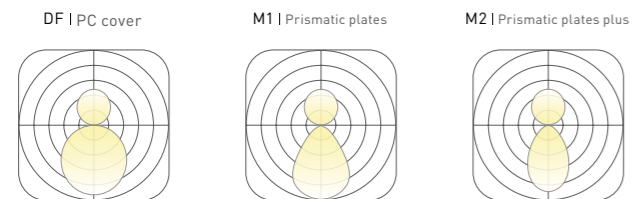

LAMPS PARAMETER

a(mm)	Length(mm)	Power (w)	Luminous (lm)
50	560	12	400
50	840	16	400
50	1120	22	500
50	1400	28	600
50	1680	34	700
50	1960	40	850
50	2240	44	1000
50	2520	50	1100
50	2800	56	1400
50	3080	62	1550
50	3360	68	1700
50	3640	72	1800
50	3920	78	1950
50	4200	84	2100

*Not included texture shell size , Lumens @ 4000K , CRI>80 , PC , Down lighting