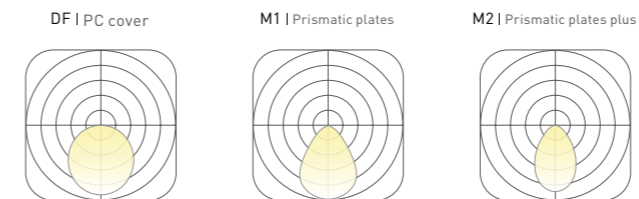

L6080 | Oval

COLOURS Choose from three color libraries

Acoustic Click to library: HL-04, HL-05, HL-06

Texture Click to library: TE-03, TE-04, TE-05

Profile Click to library: Silver, Black, White

BASIC PARAMETER

Lighting direction	Down&Inner , UP&Down
Installation	Pendant , Ceiling , Recessed , Wall mounted
Beam angle	PC:105° , M1:72° , M2:70°
Light efficiency	60-80lm/W
Profile	W60mm*H80mm
Power	20 W/m
Optic	DF , M1 , M2
CCT	2400-6500K , RGB , RGBW
DIMMING	Non , Dali , Push , Triac , 0-10V , Remote , Tunable
Input voltage	200-240V , 100-277V
CRI	>80 , >90 , >95
Warranty	5 Years
Certification	CB CE RoHS DALI FREE

LAMPS PARAMETER

Model	Length(mm)	Width(mm)	Power (w)	Luminous (lm)
L6080	900	556	30+7.5	2250
L6080	1200	740	40+10	3000

*Lumens @ 4000K , CRI>80 , PC , Down&Inner

L6080 | Eye

COLOURS Choose from three color libraries

Acoustic Click to library: HL-04, HL-05, HL-06

Texture Click to library: TE-03, TE-04, TE-05

Profile Click to library: Silver, Black, White

BASIC PARAMETER

Lighting direction	Down&Inner , UP&Down
Installation	Pendant , Ceiling , Recessed , Wall mounted
Beam angle	PC:105° , M1:72° , M2:70°
Light efficiency	60-80lm/W
Profile	W60mm*H80mm
Power	20 W/m
Optic	DF , M1 , M2
CCT	2400-6500K , RGB , RGBW
DIMMING	Non , Dali , Push , Triac , 0-10V , Remote , Tunable
Input voltage	200-240V , 100-277V
CRI	>80 , >90 , >95
Warranty	5 Years
Certification	CB CE RoHS DALI FREE

LAMPS PARAMETER

Model	Length(mm)	Width(mm)	Power (w)	Luminous (lm)
L6080	600	229	20+5	1500
L6080	900	406	30+7.5	2250
L6080	1200	563	40+10	3000

*Lumens @ 4000K , CRI>80 , PC , Down&Inner