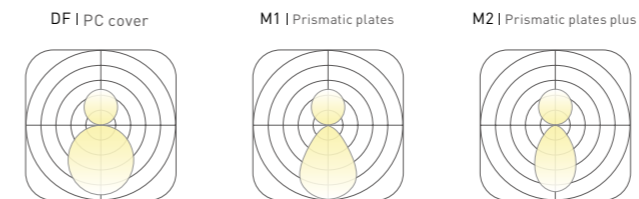

PROFILE

a(mm)	25	35	40	50	60	70	80	90	100	110	120
h(mm)	25	35	40	60	80	100	120	150	200		

Quadrate | Wrapped

COLOURS Choose from three color libraries

Acoustic Click to library: HL-04, HL-05, HL-06

Texture Click to library: TE-03, TE-04, TE-05