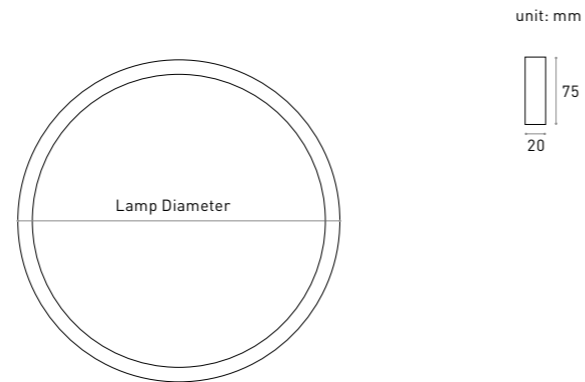

Indirect | L2075

COLOURS Choose from three color libraries

Acoustic Click to library: HL-04, HL-05, HL-06

Texture Click to library: TE-03, TE-04, TE-05

Profile Click to library: Silver, Black, White

BASIC PARAMETER

Lighting direction	Inner , Outer
Installation	Pendant , Ceiling , Wall mounted
Beam angle	PC:105° , M1:72° , M2:70°
Light efficiency	40-80lm/W
Power	20 W/m
Optic	DF , M1 , M2
CCT	2400-6500K , RGB , RGBW
DIMMING	Non , Dali , Push , Triac , 0-10V , Remote , Tunable
Input voltage	200-240V , 100-277V
CRI	>80 , >90 , >95
Warranty	5 Years
Certification	CB CE ENEC RoHS DALI DIMMER FREE

LAMPS PARAMETER

Model	Diameter(mm)	Power (w)	Luminous (lm)
L2075	480	38	1520
L2075	640	50	2000
L2075	800	63	2500
L2075	960	75	3000
L2075	1120	88	3500

*Lumens @ 4000K , CRI>80 , PC , Inner