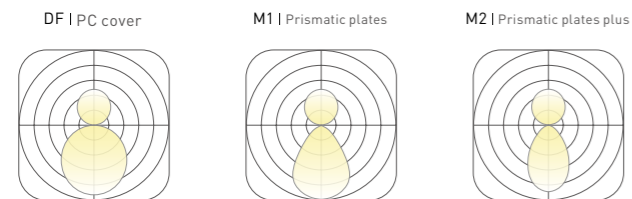

Indirect | L2540

COLOURS Choose from three color libraries

Acoustic Click to library: HL-04, HL-05, HL-06

Texture Click to library: TE-03, TE-04, TE-05

Profile Click to library: Silver, Black, White

BASIC PARAMETER

Lighting direction	Inner , Outer
Installation	Pendant , Ceiling , Wall mounted
Beam angle	PC:105° , M1:72° , M2:70°
Light efficiency	40-80lm/W
Power	10 W/m
Optic	DF , M1 , M2
CCT	2400-6500K , RGB , RGBW
DIMMING	Non , Dali , Push , Triac , 0-10V , Remote , Tunable
Input voltage	200-240V , 100-277V
CRI	>80 , >90 , >95
Warranty	5 Years
Certification	CB CE ENEC RoHS DALI DIMMER FREE

LAMPS PARAMETER

Model	Diameter(mm)	Power (w)	Luminous (lm)
L2540	480	23	900
L2540	640	30	1200
L2540	800	38	1500
L2540	960	45	1800
L2540	1120	53	2100

*Lumens @ 4000K , CRI>80 , PC , Inner

Indirect | L2540 V2.0

COLOURS Choose from three color libraries

Acoustic Click to library: HL-04, HL-05, HL-06

Texture Click to library: TE-03, TE-04, TE-05

Profile Click to library: Silver, Black, White

BASIC PARAMETER

Lighting direction	Inner , Outer
Installation	Pendant , Ceiling , Wall mounted
Beam angle	PC:105° , M1:72° , M2:70°
Light efficiency	40-80lm/W
Power	10 W/m
Optic	DF , M1 , M2
CCT	2400-6500K , RGB , RGBW
DIMMING	Non , Dali , Push , Triac , 0-10V , Remote , Tunable
Input voltage	200-240V , 100-277V
CRI	>80 , >90 , >95
Warranty	5 Years
Certification	CB CE ENEC RoHS DALI DIMMER FREE

LAMPS PARAMETER

Model	Diameter(mm)	Power (w)	Luminous (lm)
L2540	480	23	900
L2540	640	30	1200
L2540	800	38	1500
L2540	960	45	1800
L2540	1120	53	2100

*Lumens @ 4000K , CRI>80 , PC , Inner