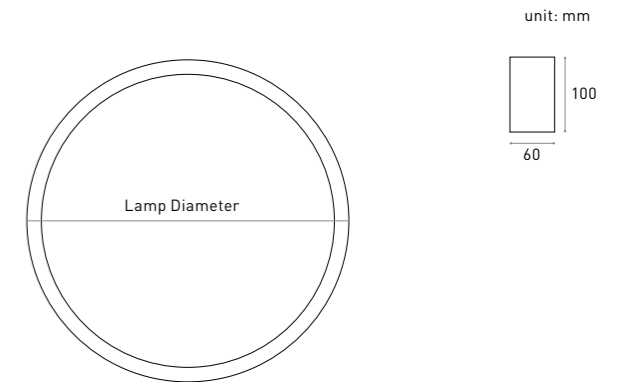

Indirect | L60100

COLOURS Choose from three color libraries

Acoustic Click to library: HL-04, HL-05, HL-06

Texture Click to library: TE-03, TE-04, TE-05

Profile Click to library: Silver, Black, White

BASIC PARAMETER

Lighting direction	Inner , Outer
Installation	Pendant , Ceiling , Wall mounted
Beam angle	PC:105° , M1:72° , M2:70°
Light efficiency	40-80lm/W
Power	30 W/m
Optic	DF , M1 , M2
CCT	2400-6500K , RGB , RGBW
DIMMING	Non , Dali , Push , Triac , 0-10V , Remote , Tunable
Input voltage	200-240V , 100-277V
CRI	>80 , >90 , >95
Warranty	5 Years
Certification	CB CE ENEC RoHS DALI DIMMER FREE

LAMPS PARAMETER

Model	Diameter(mm)	Power (w)	Luminous (lm)
L60100	480	46	1840
L60100	640	60	2400
L60100	800	76	3040
L60100	960	90	3600
L60100	1120	106	4240

*Lumens @ 4000K , CRI>80 , PC , Inner