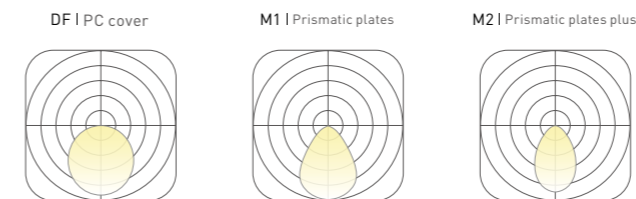

Decoration | Quadrate

COLOURS Choose from three color libraries

Acoustic Click to library: HL-04, HL-05, HL-06

Texture Click to library: TE-03, TE-04, TE-05

Profile Click to library: Silver, Black, White

BASIC PARAMETER

Lighting direction	Inner
Installation	Pendant , Ceiling , Recessed , Wall mounted
Beam angle	PC:105° , M1:72° , M2:70°
Light efficiency	40-80lm/W
Lamp hight	40/50/55/60/100mm
Optic	DF , M1 , M2
CCT	2400-6500K , RGB , RGBW
DIMMING	Non , Dali , Push , Triac , 0-10V , Remote , Tunable
Input voltage	200-240V , 100-277V
CRI	>80 , >90 , >95
Warranty	5 Years
Certification	CB CE ENEC RoHS DALI DIMMER FREE

LAMPS PARAMETER

a(mm)	b(mm)	Length(mm)	Power (w)	Luminous (lm)
25	40	604	24	960
25	40	904	36	1440
25	40	1204	48	1920
25	55	604	24	960
25	55	904	36	1440
25	55	1204	48	1920
31	50	604	36	1440
31	50	904	54	2160
31	50	1204	72	2880
37	60	604	48	1920
37	60	904	72	2880
37	60	1204	96	3840

*Lumens @ 4000K , CRI>80 , PC

Decoration | Rhombus

COLOURS Choose from three color libraries

Acoustic Click to library: HL-04, HL-05, HL-06

Texture Click to library: TE-03, TE-04, TE-05

Profile Click to library: Silver, Black, White

BASIC PARAMETER

Lighting direction	Inner
Installation	Pendant , Ceiling , Recessed , Wall mounted
Beam angle	PC:105° , M1:72° , M2:70°
Light efficiency	40-80lm/W
Lamp hight	40/50/55/60/100mm
Optic	DF , M1 , M2
CCT	2400-6500K , RGB , RGBW
DIMMING	Non , Dali , Push , Triac , 0-10V , Remote , Tunable
Input voltage	200-240V , 100-277V
CRI	>80 , >90 , >95
Warranty	5 Years
Certification	CB CE ENEC RoHS DALI DIMMER FREE

LAMPS PARAMETER