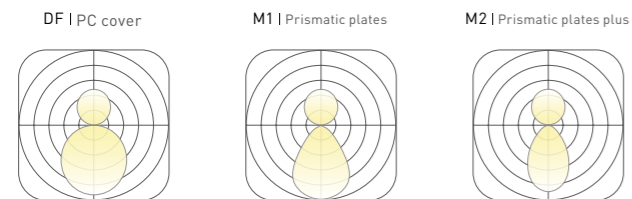

Lens | Belief

COLOURS Choose from three color libraries

Acoustic Click to library: HL-04, HL-05, HL-06

Texture Click to library: TE-03, TE-04, TE-05

Profile Click to library: Silver, Black, White

BASIC PARAMETER

Lighting direction	UP&Down , Down
Installation	Pendant , Ceiling , Recessed , Wall mounted
Beam angle	PC:105° , M1:72° , M2:70°
Light efficiency	100lm/W
Optic	DF , M1 , M2
CCT	2400~6500K , RGB , RGBW
DIMMING	Non , Dali , Push , Triac , 0-10V , Remote , Tunable
Input voltage	200-240V , 100-277V
CRI	>80 , >90 , >95
Warranty	5 Years
Certification	CB CE A RoHS DALI DIMMER FREE

LAMPS PARAMETER

a(mm)	Length(mm)	Power (w)	Luminous (lm)
50	900	50	5000
50	1032	60	6000
50	1116	70	7000

*Lumens @ 4000K , CRI>80 , PC , Down lighting

Lens | Faith

COLOURS Choose from three color libraries

Acoustic Click to library: HL-04, HL-05, HL-06

Texture Click to library: TE-03, TE-04, TE-05

Profile Click to library: Silver, Black, White

BASIC PARAMETER

Lighting direction	UP&Down , Down
Installation	Pendant , Ceiling , Recessed , Wall mounted
Beam angle	PC:105° , M1:72° , M2:70°
Light efficiency	100lm/W
Optic	DF , M1 , M2
CCT	2400~6500K , RGB , RGBW
DIMMING	Non , Dali , Push , Triac , 0-10V , Remote , Tunable
Input voltage	200-240V , 100-277V
CRI	>80 , >90 , >95
Warranty	5 Years
Certification	CB CE A RoHS DALI DIMMER FREE

LAMPS PARAMETER

a(mm)	Length(mm)	Width(mm)	Power (w)	Luminous (lm)
50	1350	450	60	6000
50	1600	600	74	7400
50	2100	900	92	9200
50	2400	1000	110	11000
50	2800	1200	128	12800

*Lumens @ 4000K , CRI>80 , PC , Down lighting