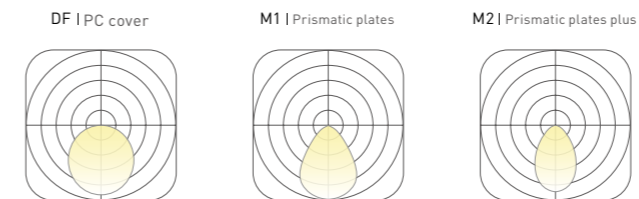

Capricon | Wrapped

COLOURS Choose from three color libraries

Acoustic Click to library: HL-04, HL-05, HL-06

Texture Click to library: TE-03, TE-04, TE-05

Profile Click to library: Silver, Black, White

BASIC PARAMETER

Lighting direction	Down
Installation	Pendant, Ceiling, Wall mounted
Beam angle	PC:105°, M1:72°, M2:70°
Light efficiency	100lm/W
Lamp height	60-200mm
Optic	DF, M1, M2
CCT	2400-6500K, RGB, RGBW
DIMMING	Non, Dali, Push, Triac, 0-10V, Remote, Tunable
Input voltage	200-240V, 100-277V
CRI	>80, >90, >95
Warranty	5 Years
Certification	CB CE ENEC RoHS DALI DIMMER FREE

LAMPS PARAMETER

Length(mm)	Width(mm)	Power (w)	Luminous (lm)
600	229	16	1600
737	290	25	2500
900	406	45	4500
1044	447	55	5500
1200	563	80	8000

*Not included texture shell size, Lumens @ 4000K, CRI>80, PC

Pisces | Wrapped

COLOURS Choose from three color libraries

Acoustic Click to library: HL-04, HL-05, HL-06

Texture Click to library: TE-03, TE-04, TE-05

Profile Click to library: Silver, Black, White

BASIC PARAMETER

Lighting direction	Down
Installation	Pendant, Ceiling, Wall mounted
Beam angle	PC:105°, M1:72°, M2:70°
Light efficiency	100lm/W
Lamp height	60-200mm
Optic	DF, M1, M2
CCT	2400-6500K, RGB, RGBW
DIMMING	Non, Dali, Push, Triac, 0-10V, Remote, Tunable
Input voltage	200-240V, 100-277V
CRI	>80, >90, >95
Warranty	5 Years
Certification	CB CE ENEC RoHS DALI DIMMER FREE

LAMPS PARAMETER

Length(mm)	Width(mm)	Power (w)	Luminous (lm)
600	333	18	1800
737	455	30	3000
900	794	80	8000
1044	753	80	8000
1196	640	50	5000

*Not included texture shell size, Lumens @ 4000K, CRI>80, PC