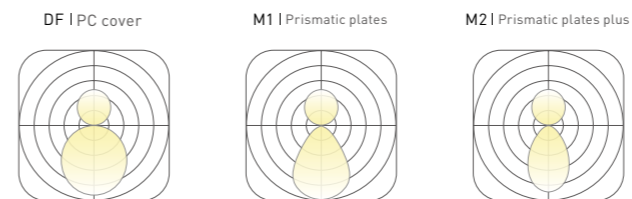

Indirect | L3760

COLOURS Choose from three color libraries

Acoustic Click to library: HL-04, HL-05, HL-06

Texture Click to library: TE-03, TE-04, TE-05

Profile Click to library: Silver, Black, White

BASIC PARAMETER

Lighting direction	Inner , Outer
Installation	Pendant , Ceiling , Wall mounted
Beam angle	PC:105° , M1:72° , M2:70°
Light efficiency	40-80lm/W
Power	20 W/m
Optic	DF , M1 , M2
CCT	2400-6500K , RGB , RGBW
DIMMING	Non , Dali , Push , Triac , 0-10V , Remote , Tunable
Input voltage	200-240V , 100-277V
CRI	>80 , >90 , >95
Warranty	5 Years
Certification	CB CE ENEC RoHS DALI DIMMER FREE

LAMPS PARAMETER

Model	Diameter(mm)	Power (w)	Luminous (lm)
L3760	480	38	1520
L3760	640	50	2000
L3760	800	63	2500
L3760	960	75	3000
L3760	1120	88	3500

*Lumens @ 4000K , CRI>80 , PC , Inner

Indirect | L3760 V2.0

COLOURS Choose from three color libraries

Acoustic Click to library: HL-04, HL-05, HL-06

Texture Click to library: TE-03, TE-04, TE-05

Profile Click to library: Silver, Black, White

BASIC PARAMETER

Lighting direction	Inner , Outer
Installation	Pendant , Ceiling , Wall mounted
Beam angle	PC:105° , M1:72° , M2:70°
Light efficiency	40-80lm/W
Power	20 W/m
Optic	DF , M1 , M2
CCT	2400-6500K , RGB , RGBW
DIMMING	Non , Dali , Push , Triac , 0-10V , Remote , Tunable
Input voltage	200-240V , 100-277V
CRI	>80 , >90 , >95
Warranty	5 Years
Certification	CB CE ENEC RoHS DALI DIMMER FREE

LAMPS PARAMETER

Model	Diameter(mm)	Power (w)	Luminous (lm)
L3760	480	38	1520
L3760	640	50	2000
L3760	800	63	2500
L3760	960	75	3000
L3760	1120	88	3500

*Lumens @ 4000K , CRI>80 , PC , Inner