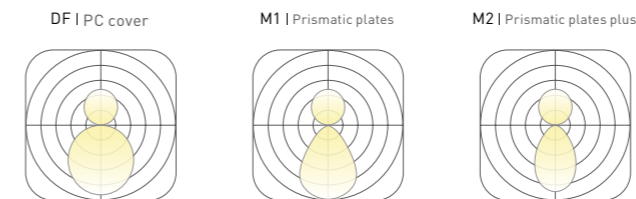

Lens | Oval

COLOURS Choose from three color libraries

Acoustic Click to library: HL-04, HL-05, HL-06

Texture Click to library: TE-03, TE-04, TE-05

Profile Click to library: Silver, Black, White

BASIC PARAMETER

Lighting direction	UP&Down , Down
Installation	Pendant , Ceiling , Recessed , Wall mounted
Beam angle	PC:105° , M1:72° , M2:70°
Light efficiency	100lm/W
Optic	DF , M1 , M2
CCT	2400~6500K , RGB , RGBW
DIMMING	Non , Dali , Push , Triac , 0-10V , Remote , Tunable
Input voltage	200-240V , 100-277V
CRI	>80 , >90 , >95
Warranty	5 Years
Certification	CB CE A RoHS DALI DIMMER FREE

LAMPS PARAMETER

a(mm)	Length(mm)	Width(mm)	Power (w)	Luminous (lm)
50	900	556	30	3000
50	1200	740	40	4000
50	1500	930	50	5000
50	1730	1070	70	7000
50	1940	1200	80	8000

*Lumens @ 4000K , CRI>80 , PC , Down Lighting

Lens | Eye

COLOURS Choose from three color libraries

Acoustic Click to library: HL-04, HL-05, HL-06

Texture Click to library: TE-03, TE-04, TE-05

Profile Click to library: Silver, Black, White

BASIC PARAMETER

Lighting direction	UP&Down , Down
Installation	Pendant , Ceiling , Recessed , Wall mounted
Beam angle	PC:105° , M1:72° , M2:70°
Light efficiency	100lm/W
Optic	DF , M1 , M2
CCT	2400~6500K , RGB , RGBW
DIMMING	Non , Dali , Push , Triac , 0-10V , Remote , Tunable
Input voltage	200-240V , 100-277V
CRI	>80 , >90 , >95
Warranty	5 Years
Certification	CB CE A RoHS DALI DIMMER FREE

LAMPS PARAMETER

a(mm)	Length(mm)	Width(mm)	Power (w)	Luminous (lm)
50	600	229	20	2000
50	900	406	30	3000
50	1200	563	40	4000
50	1500	648	50	5000
50	1800	783	60	6000
50	2000	744	70	7000
50	2400	897	80	8000

*Lumens @ 4000K , CRI>80 , PC , Down Lighting