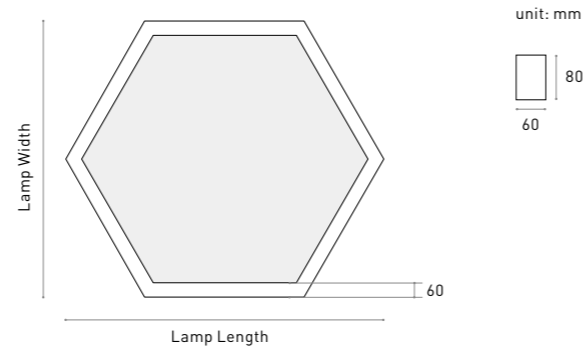

L6080 | Hexagon

COLOURS Choose from three color libraries

Acoustic Click to library: HL-04, HL-05, HL-06

Texture Click to library: TE-03, TE-04, TE-05

Profile Click to library: Silver, Black, White

BASIC PARAMETER

Lighting direction	Down&Inner , UP&Down
Installation	Pendant , Ceiling , Recessed , Wall mounted
Beam angle	PC:105° , M1:72° , M2:70°
Light efficiency	60-80lm/W
Profile	W60mm*H80mm
Power	20 W/m
Optic	DF , M1 , M2
CCT	2400-6500K , RGB , RGBW
DIMMING	Non , Dali , Push , Triac , 0-10V , Remote , Tunable
Input voltage	200-240V , 100-277V
CRI	>80 , >90 , >95
Warranty	5 Years
Certification	CB CE RoHS DALI FREE

LAMPS PARAMETER

Model	Length(mm)	Width(mm)	Power (w)	Luminous (lm)
L6080	600	519	25+6	1860
L6080	750	649	30+7.5	2250
L6080	900	779	30+7.5	2250
L6080	1050	909	45+11	3360
L6080	1200	1039	60+15	4500

*Lumens @ 4000K , CRI>80 , PC , Down&Inner