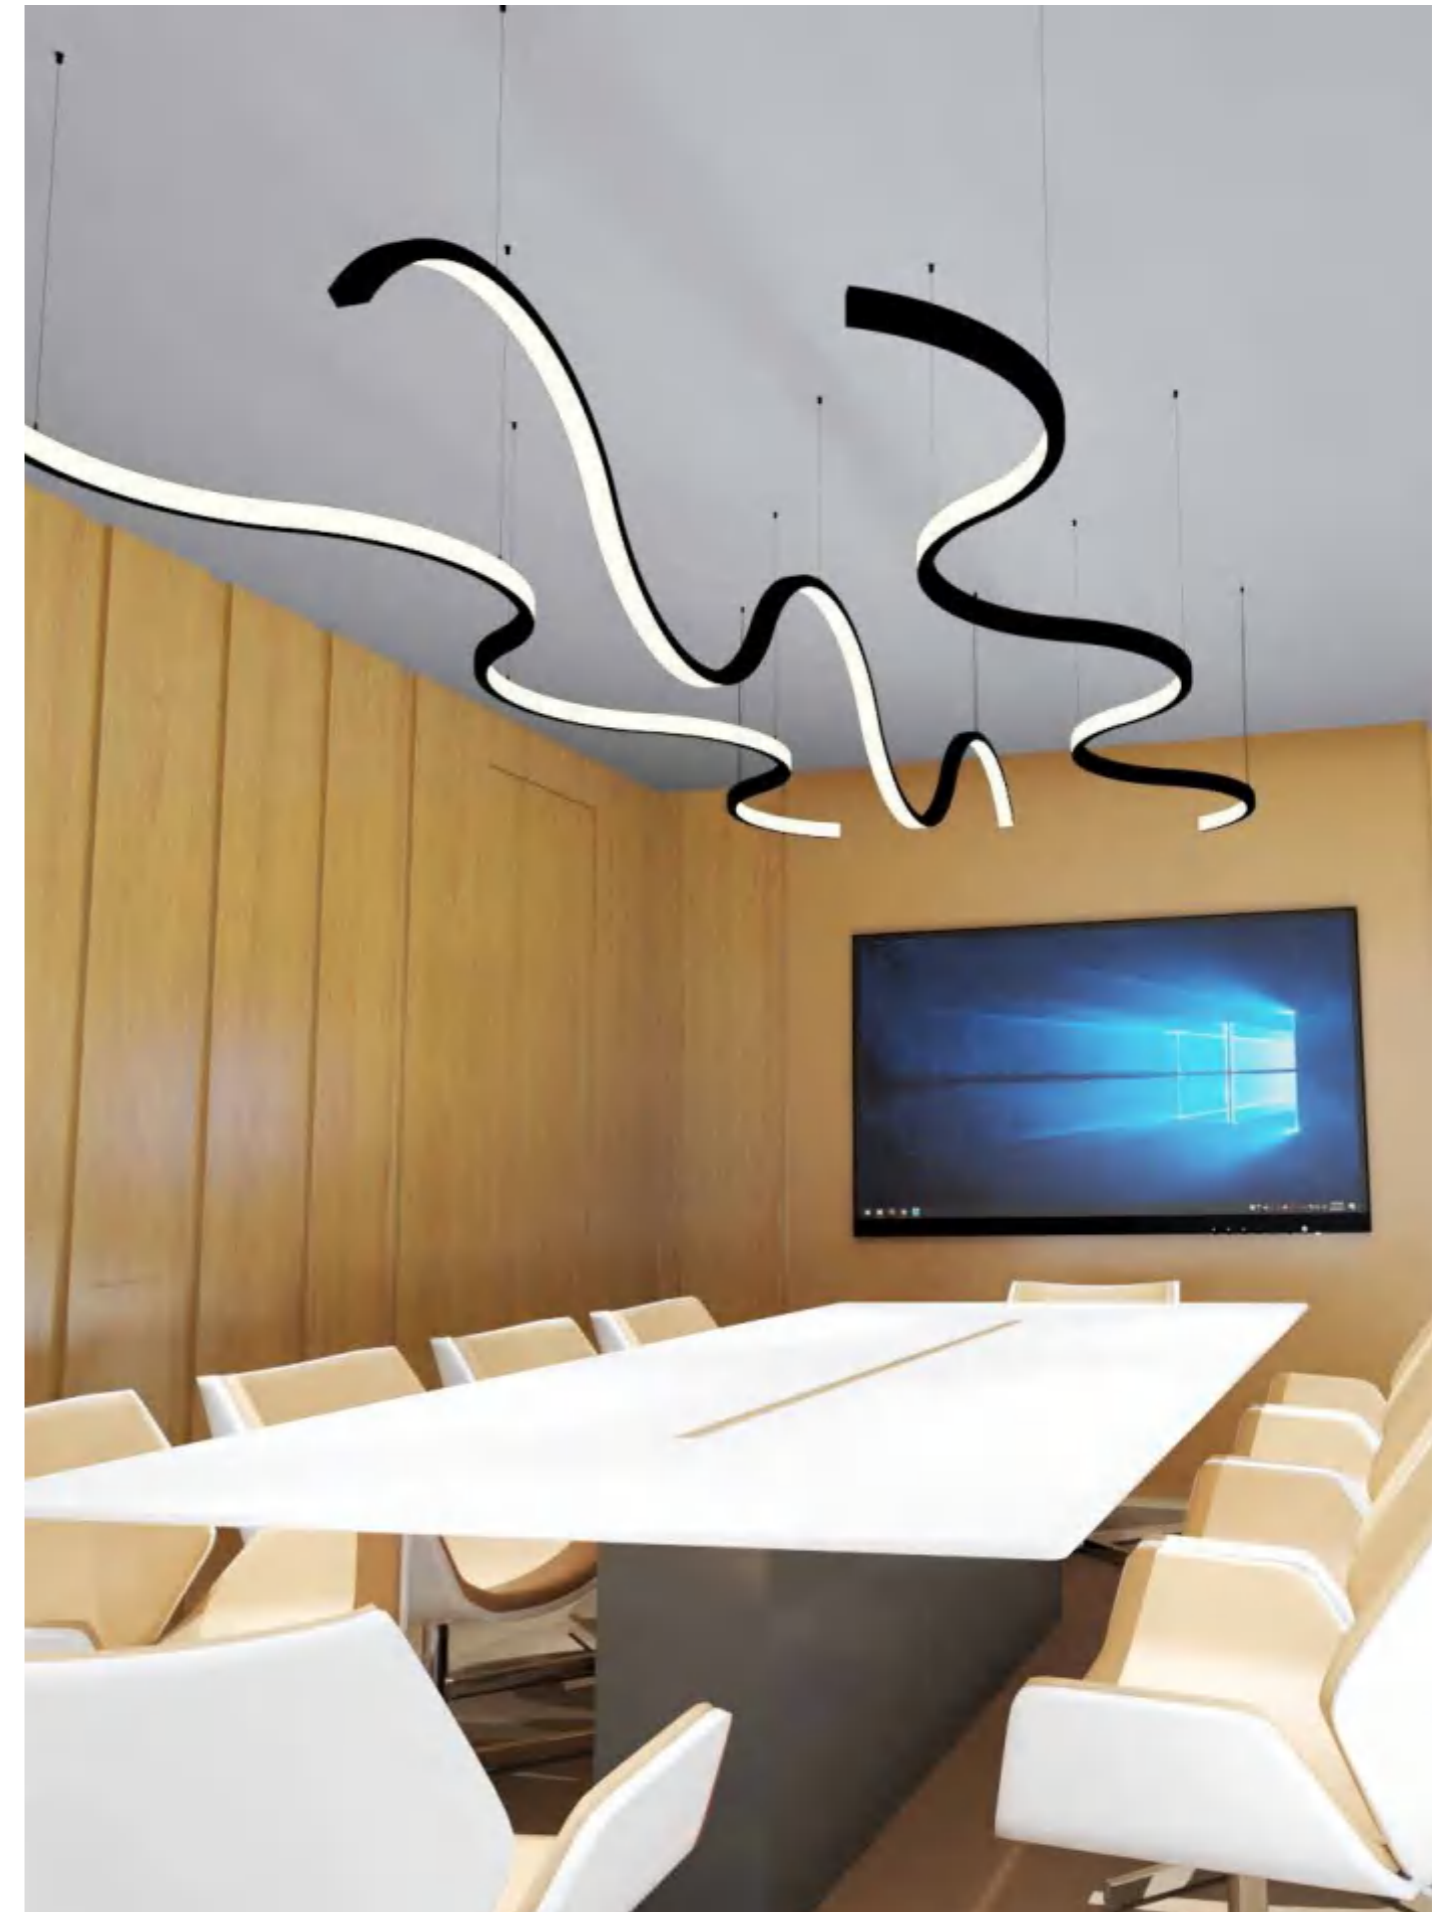

Geometric figure type

More concepts

ETERNITY

TIME

Eg:

Indirect | L2530

COLOURS Choose from three color libraries

Acoustic Click to library: HL-04, HL-05, HL-06