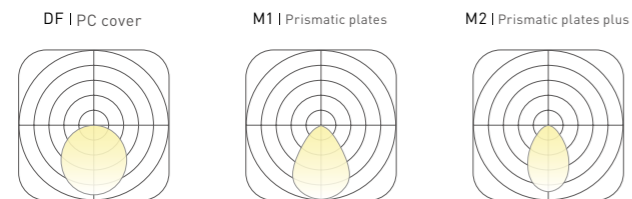

Galaxy | Hat

COLOURS Choose from three color libraries

Acoustic [Click to library](#)   **Profile** [Click to library](#)

HL-04   HL-05   HL-06   Silver   Black   White

BASIC PARAMETER

Lighting direction	Down
Installation	Pendant , Ceiling , Recessed , Wall mounted
Beam angle	PC:105° , M1:72° , M2:70°
Light efficiency	100lm/W
Lamp hight	60-200mm
Optic	DF , M1 , M2
CCT	2400-6500K , RGB , RGBW
DIMMING	Non , Dali , Push , Triac , 0-10V , Remote , Tunable
Input voltage	200-240V , 100-277V
CRI	>80 , >90 , >95
Warranty	5 Years
Certification	CB CE ENEC RoHS DALI DIMMER FREE

LAMPS PARAMETER

Length(mm)	Width(mm)	Power (w)	Luminous (lm)
600	559	30	3000
900	833	60	6000

*Not included texture shell size , Lumens @ 4000K , CRI>80 , PC

Libra | Hat

COLOURS Choose from three color libraries

Acoustic [Click to library](#)   **Profile** [Click to library](#)

HL-04   HL-05   HL-06   Silver   Black   White

BASIC PARAMETER

Lighting direction	Down
Installation	Pendant , Ceiling , Recessed , Wall mounted
Beam angle	PC:105° , M1:72° , M2:70°
Light efficiency	100lm/W
Lamp hight	60-200mm
Optic	DF , M1 , M2
CCT	2400-6500K , RGB , RGBW
DIMMING	Non , Dali , Push , Triac , 0-10V , Remote , Tunable
Input voltage	200-240V , 100-277V
CRI	>80 , >90 , >95
Warranty	5 Years
Certification	CB CE ENEC RoHS DALI DIMMER FREE

LAMPS PARAMETER

Length(mm)	Width(mm)	Power (w)	Luminous (lm)
330	165	8	800
370	185	10	1000
520	260	18	1800
540	270	20	2000
660	330	30	3000
780	390	40	4000
820	410	45	4500
940	470	60	6000

*Not included texture shell size , Lumens @ 4000K , CRI>80 , PC