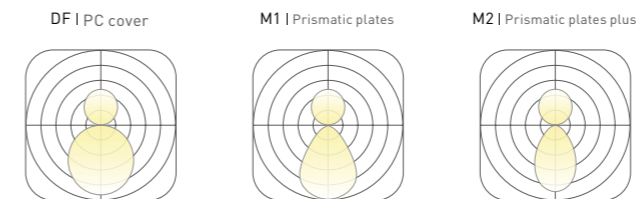

PROFILE

a(mm)	25	35	40	50	60	70	80	90	100	110	120
h(mm)	25	35	40	60	80	100	120	150	200