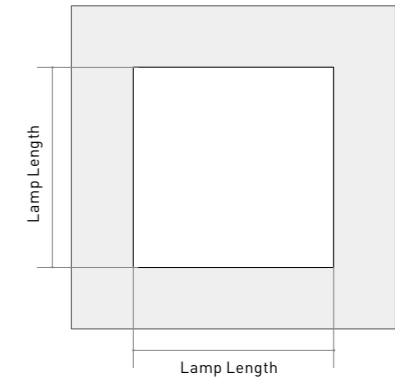

Vrigo | Hat

COLOURS Choose from three color libraries

Acoustic Click to library   **Profile** Click to library

HL-04   HL-05   HL-06   Silver   Black   White

BASIC PARAMETER

Lighting direction	Down
Installation	Pendant , Ceiling , Recessed , Wall mounted
Beam angle	PC:105° , M1:72° , M2:70°
Light efficiency	100lm/W
Lamp hight	60-200mm
Optic	DF , M1 , M2
CCT	2400-6500K , RGB , RGBW
DIMMING	Non , Dali , Push , Triac , 0-10V , Remote , Tunable
Input voltage	200-240V , 100-277V
CRI	>80 , >90 , >95
Warranty	5 Years
Certification	CB CE ENEC RoHS DALI DIMMER FREE

LAMPS PARAMETER

Length(mm)	Power (w)	Luminous (lm)
480	40	4000
520	50	5000
600	60	6000
900	140	14000

*Not included texture shell size , Lumens @ 4000K , CRI>80 , PC