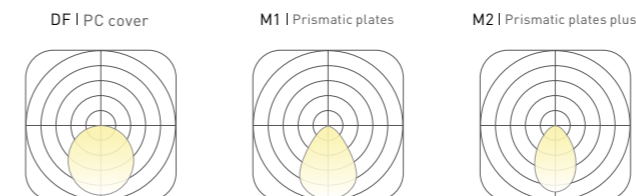

Decoration | Belief

COLOURS Choose from three color libraries

Acoustic Click to library: HL-04, HL-05, HL-06

Texture Click to library: TE-03, TE-04, TE-05

Profile Click to library: Silver, Black, White

BASIC PARAMETER

Lighting direction	Inner
Installation	Pendant, Ceiling, Recessed, Wall mounted
Beam angle	PC:105°, M1:72°, M2:70°
Light efficiency	40-80lm/W
Lamp height	40/50/55/60/100mm
Optic	DF, M1, M2
CCT	2400-6500K, RGB, RGBW
DIMMING	Non, Dali, Push, Triac, 0-10V, Remote, Tunable
Input voltage	200-240V, 100-277V
CRI	>80, >90, >95
Warranty	5 Years
Certification	CB CE ENEC RoHS DALI DIMMER FREE

LAMPS PARAMETER

a(mm)	b(mm)	Length(mm)	Power (w)	Luminous (lm)
25	40	911	30	1200
25	40	1200	40	1600
25	55	911	30	1200
25	55	1200	40	1600
31	50	911	45	1800
31	50	1200	60	2400
37	60	911	60	2400
37	60	1200	80	3200

*Lumens @ 4000K, CRI>80, PC

Decoration | Circle

COLOURS Choose from three color libraries

Acoustic Click to library: HL-04, HL-05, HL-06

Texture Click to library: TE-03, TE-04, TE-05

Profile Click to library: Silver, Black, White

BASIC PARAMETER

Lighting direction	Inner
Installation	Pendant, Ceiling, Recessed, Wall mounted
Beam angle	PC:105°, M1:72°, M2:70°
Light efficiency	40-80lm/W
Lamp height	40/50/55/60/100mm
Optic	DF, M1, M2
CCT	2400-6500K, RGB, RGBW
DIMMING	Non, Dali, Push, Triac, 0-10V, Remote, Tunable
Input voltage	200-240V, 100-277V
CRI	>80, >90, >95
Warranty	5 Years
Certification	CB CE ENEC RoHS DALI DIMMER FREE

LAMPS PARAMETER