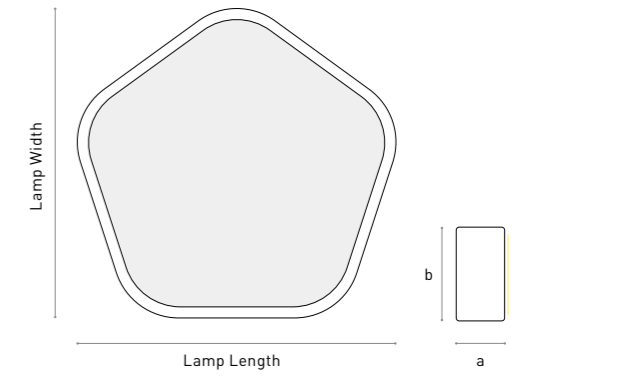

Decoration | Galaxy V3.0

COLOURS Choose from three color libraries

Acoustic Click to library: HL-04, HL-05, HL-06

Texture Click to library: TE-03, TE-04, TE-05

Profile Click to library: Silver, Black, White

BASIC PARAMETER

Lighting direction	Inner
Installation	Pendant, Ceiling, Recessed, Wall mounted
Beam angle	PC:105°, M1:72°, M2:70°
Light efficiency	40-80lm/W
Lamp height	40/50/55/60/100mm
Optic	DF, M1, M2
CCT	2400-6500K, RGB, RGBW
DIMMING	Non, Dali, Push, Triac, 0-10V, Remote, Tunable
Input voltage	200-240V, 100-277V
CRI	>80, >90, >95
Warranty	5 Years
Certification	CB CE ENEC RoHS DALI DIMMER FREE

LAMPS PARAMETER

a(mm)	b(mm)	Length(mm)	Width(mm)	Power (w)	Luminous (lm)
25	40	934	913	30	1200
25	40	1225	1190	38	1520
25	55	934	913	30	1200
25	55	1225	1190	38	1520
31	50	934	913	44	1760
31	50	1225	1190	58	2320
37	60	934	913	60	2400
37	60	1225	1190	76	3040

*Lumens @ 4000K, CRI>80, PC