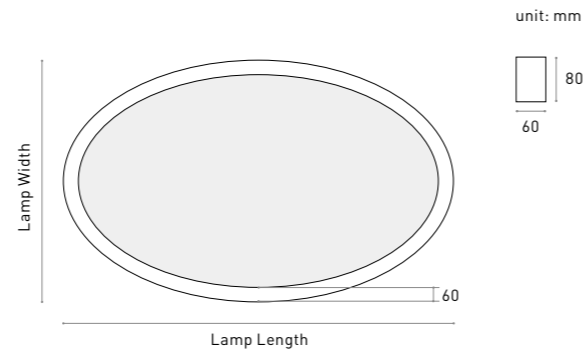

L6080 | Oval

COLOURS Choose from three color libraries

Acoustic Click to library: HL-04, HL-05, HL-06

Texture Click to library: TE-03, TE-04, TE-05

Profile Click to library: Silver, Black, White

BASIC PARAMETER

Lighting direction	Down&Inner , UP&Down
Installation	Pendant , Ceiling , Recessed , Wall mounted
Beam angle	PC:105° , M1:72° , M2:70°
Light efficiency	60-80lm/W
Profile	W60mm*H80mm
Power	20 W/m
Optic	DF , M1 , M2
CCT	2400-6500K , RGB , RGBW
DIMMING	Non , Dali , Push , Triac , 0-10V , Remote , Tunable
Input voltage	200-240V , 100-277V
CRI	>80 , >90 , >95
Warranty	5 Years
Certification	CB CE RoHS DALI FREE

LAMPS PARAMETER

Model	Length(mm)	Width(mm)	Power (w)	Luminous (lm)
L6080	900	556	30+7.5	2250
L6080	1200	740	40+10	3000

*Lumens @ 4000K , CRI>80 , PC , Down&Inner