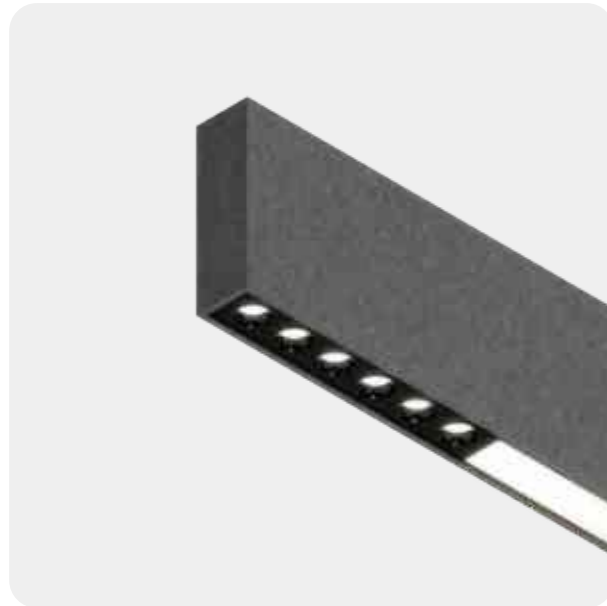

PROFILE

a(mm)	25	35	40	50	60	70	80	90	100	110	120
h(mm)	25	35	40	60	80	100	120	150	200		

Lens | Line

COLOURS Choose from three color libraries

Acoustic Click to library: HL-04, HL-05, HL-06

Texture Click to library: TE-03, TE-04, TE-05