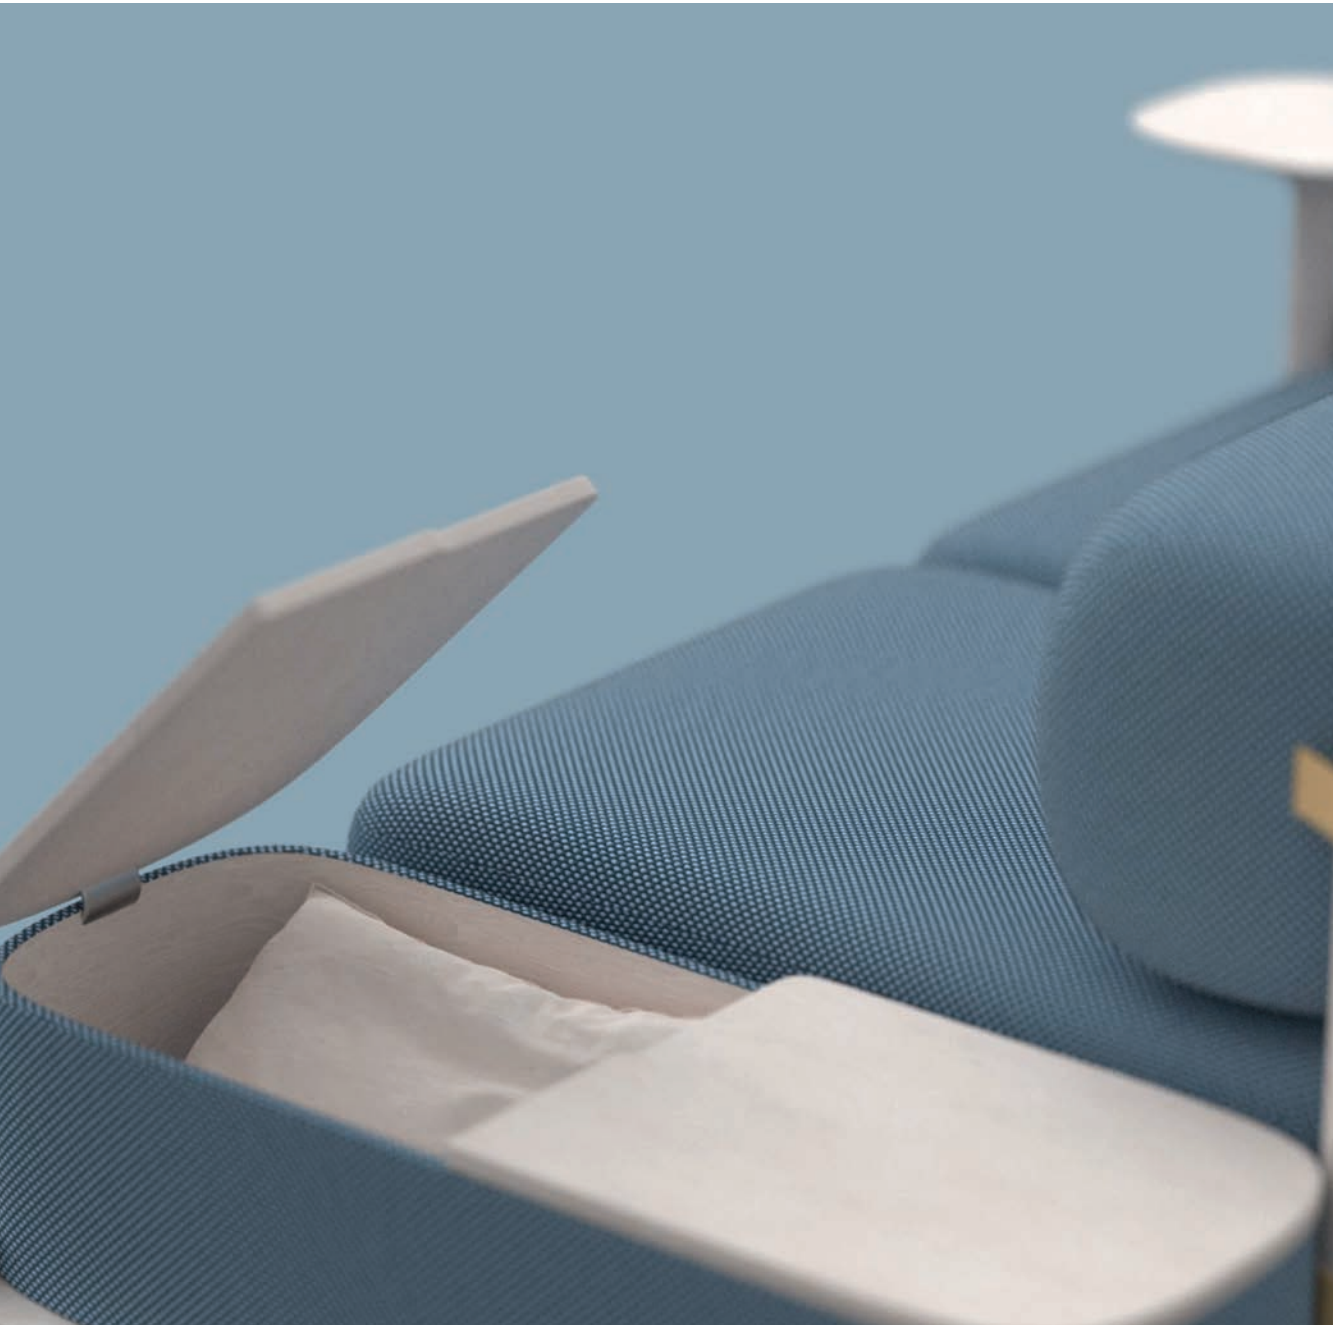

MATERIAL: Fabric with wooden frame

GISOOM

SOFA

Designer: Mehdi Ramezani, Mahan Shakeri, Ilyar Bashiri

DIMENSION: Length 192cm . Height 75cm

MATERIAL: Fabric with Oak Wood veneer, Oak Base

MARV

DINING TABLE