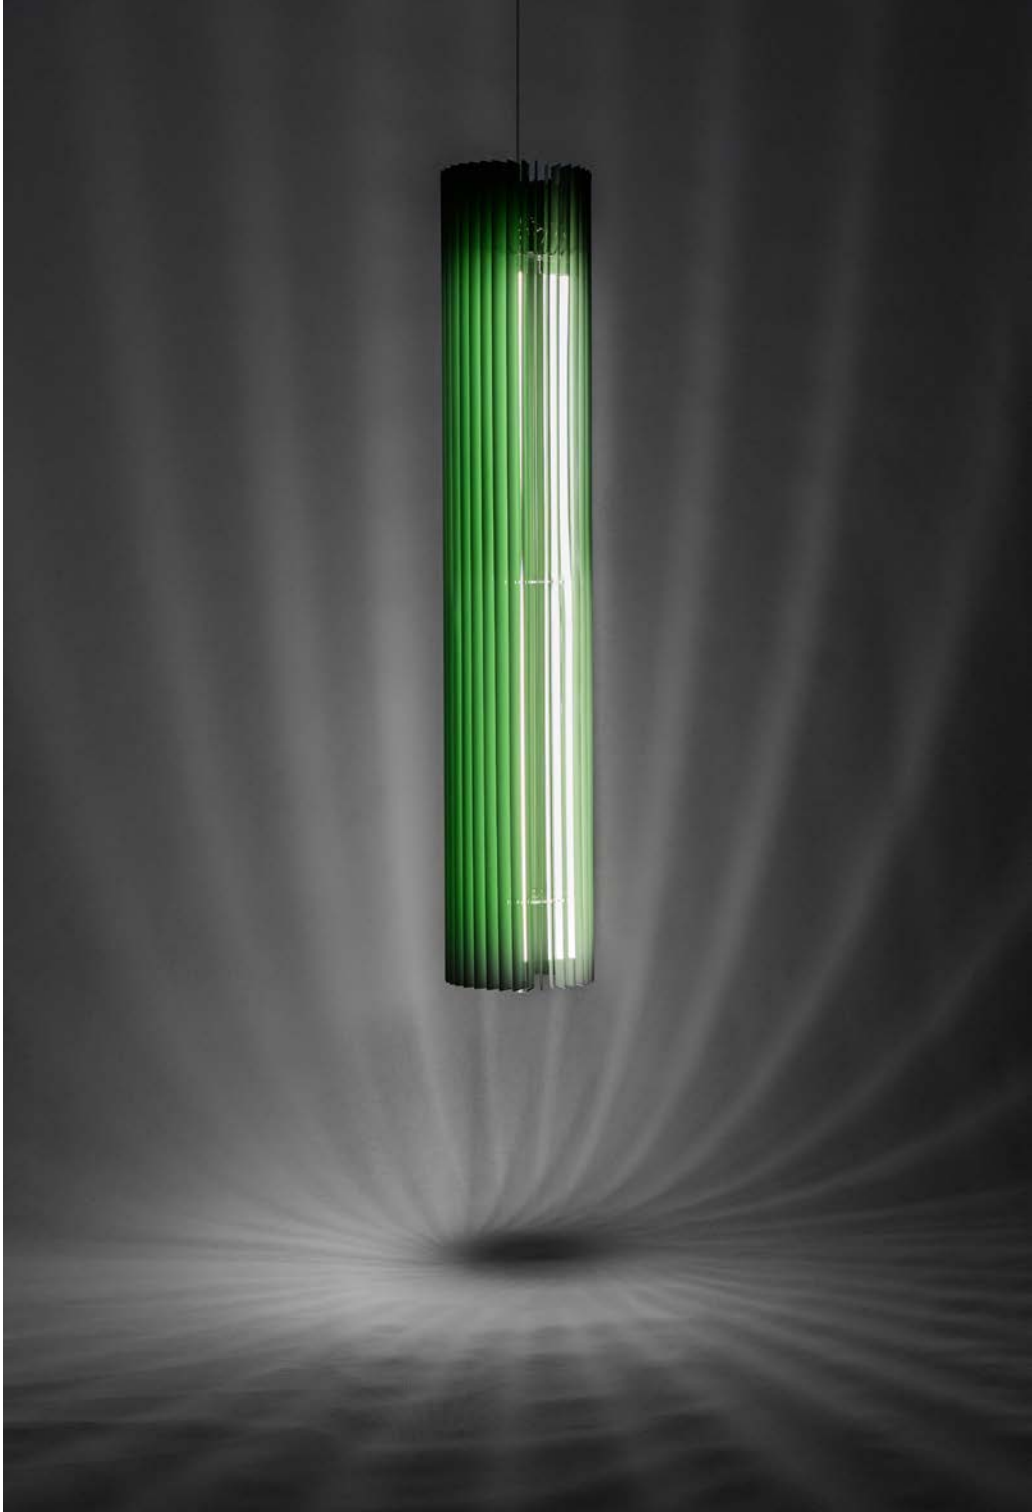

DIMENSION: Width 34cm . Height 43.5cm

MATERIAL: African Wenge or Beech Polyurethane Paint

AZOO

COFFEE TABLE

Designer: Armin Mousavi, Gole Maryam Naderian

DIMENSION: Width 55cm . Height 45cm . Length 110cm

MATERIAL: Plywood, Glass, Metal

NARVAN

MIRROR

Designer: Arash Bina

DIMENSION: Width 65 . Height 170cm

MATERIAL: Beech wood, Leather Lace

KEKER

LIGHTING

Designer: Reza Raeisifar